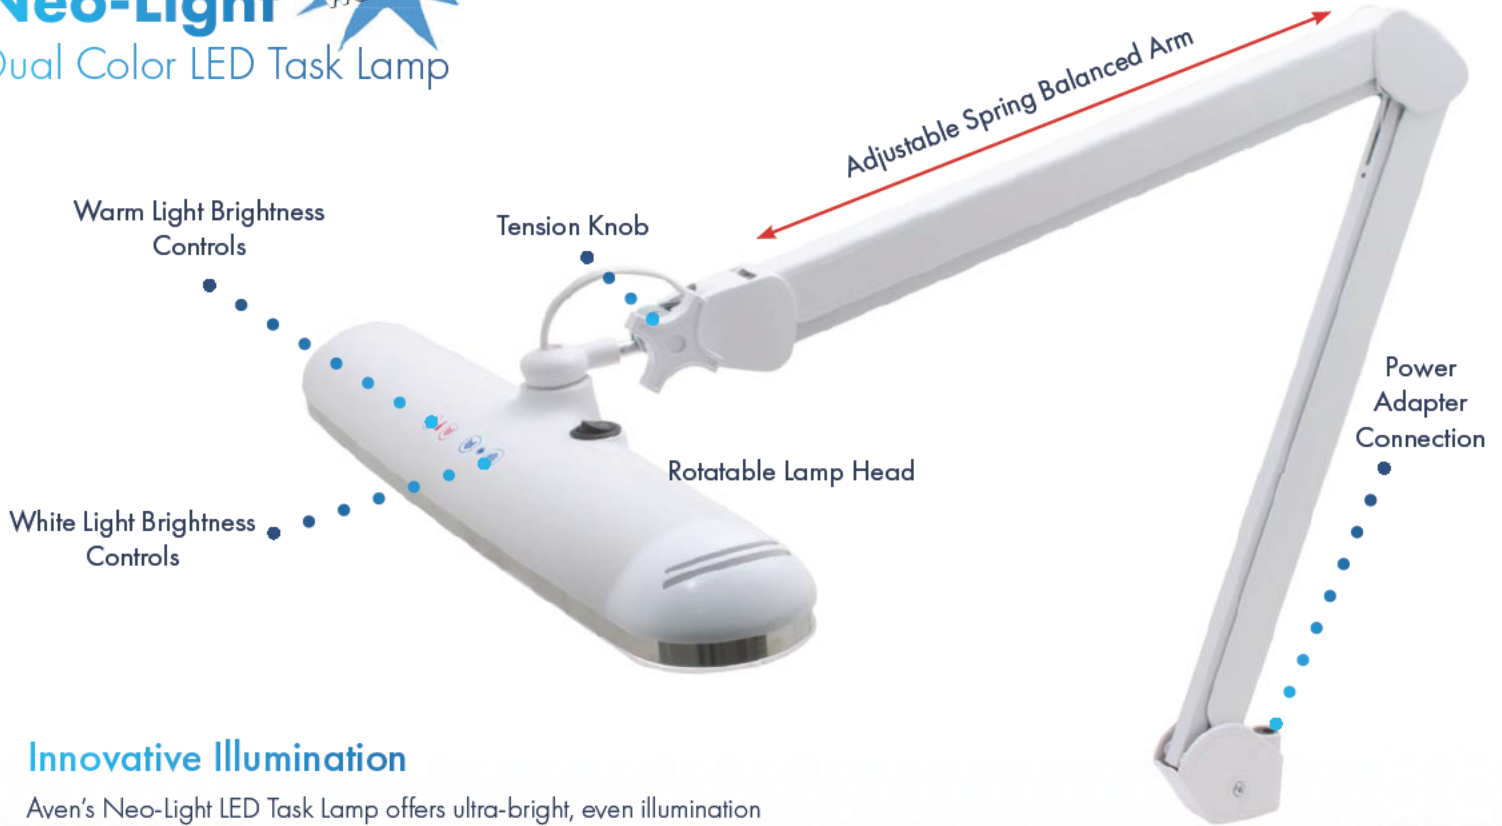

Neo-Light

Dual Color LED Task Lamp

60 Ultra-Bright LEDs	Brightness Adjustment	Rotatable Lamp Head
30 Warm, 30 White LEDs	Touch-Sensitive Buttons	Tilt & Rotate

Innovative Illumination

Aven's Neo-Light LED Task Lamp offers ultra-bright, even illumination for your work bench. This modern, innovative design features 60 energy efficient LEDs with touch-sensitive buttons to control brightness and color temperature. Illuminate using warm light, white light, or both!

- Use the 30 warm LEDs, 30 white LEDs, or both!
- Brightness adjustment via touch-sensitive buttons
- Sleek, modern design
- Arm length approximately 36-inches

Perfect for a wide range of tasks

NEO-LIGHT DUAL COLOR LED TASK LAMP

SKU	26535
BRIGHTNESS ADJUSTMENT	Via touch-sensitive buttons
LUMENS	Max 980lm
REACH	Approx. 36in
COLOR TEMPERATURE	3500K-6500K
ILLUMINATION	30 white and 30 warm LEDs
POWER SUPPLY	Input: 100-240V AC 50~60Hz Output: 20V
ACCESSORIES INCLUDED	Table clamp, power supply