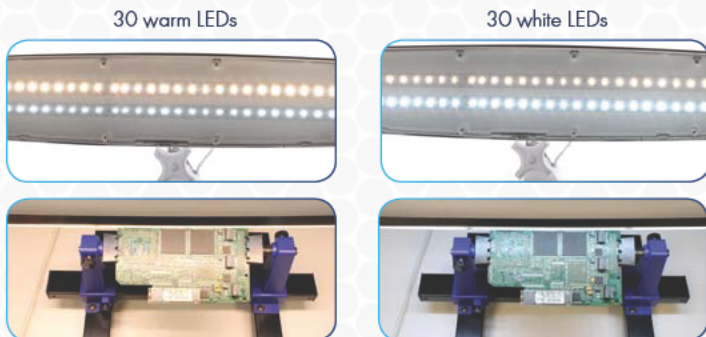

Neo-Light

Dual Color LED Task Lamp

60 Ultra-Bright LEDs	Brightness Adjustment	Rotatable Lamp Head
30 Warm, 30 White LEDs	Touch-Sensitive Buttons	Tilt & Rotate

Innovative Illumination

Aven's Neo-Light LED Task Lamp offers ultra-bright, even illumination for your work bench. This modern, innovative design features 60 energy efficient LEDs with touch-sensitive buttons to control brightness and color temperature. Illuminate using warm light, white light, or both!

- Use the 30 warm LEDs, 30 white LEDs, or both!
- Brightness adjustment via touch-sensitive buttons
- Sleek, modern design
- Arm length approximately 36-inches

Perfect for a wide range of tasks

NEO-LIGHT DUAL COLOR LED TASK LAMP

SKU	26535
BRIGHTNESS ADJUSTMENT	Via touch-sensitive buttons
LUMENS	Max 980lm
REACH	Approx. 36in
COLOR TEMPERATURE	3500K-6500K
ILLUMINATION	30 white and 30 warm LEDs
POWER SUPPLY	Input: 100-240V AC 50~60Hz Output: 20V
ACCESSORIES INCLUDED	Table clamp, power supply