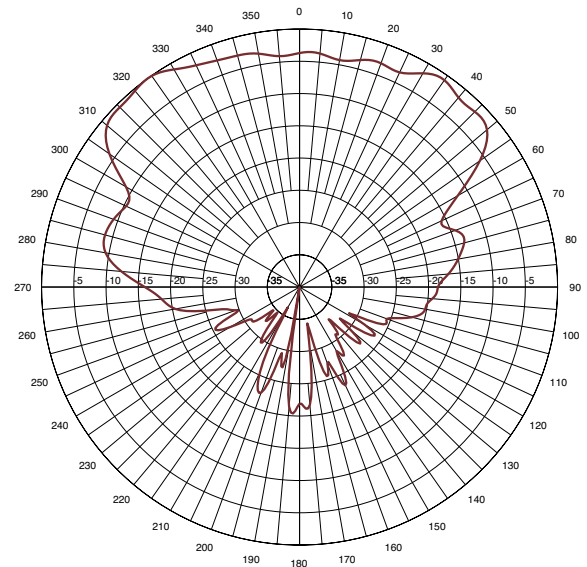

Azimuth Pattern

Elevation Pattern

Low Profile Vertical Antenna

LMR/TETRA/P25 – Low Profile Whipless

BMLPV5000

2800 MHz

Azimuth Pattern

Elevation Pattern

3300 MHz

Azimuth Pattern

Elevation Pattern

Low Profile Vertical Antenna

LMR/TETRA/P25 – Low Profile Whipless

BMLPV5000

4200 MHz

Azimuth Pattern

Elevation Pattern

5500 MHz

Azimuth Pattern

Elevation Pattern

CONTACT US

**For more information
about this product
contact your sales
representative or visit
> pctel.com/antenna-products**

Solving Complex Wireless Challenges