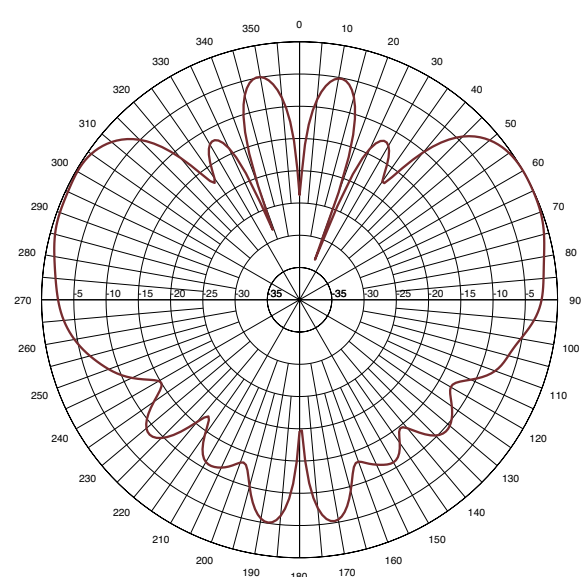

Elevation Pattern

Low Profile Vertical Antenna

LMR/TETRA/P25 – Low Profile Whipless

BMLPV5000

900 MHz

Azimuth Pattern

Elevation Pattern

1710 MHz

Azimuth Pattern

Elevation Pattern

Low Profile Vertical Antenna

LMR/TETRA/P25 – Low Profile Whipless

BMLPV5000

2800 MHz

Azimuth Pattern

Elevation Pattern