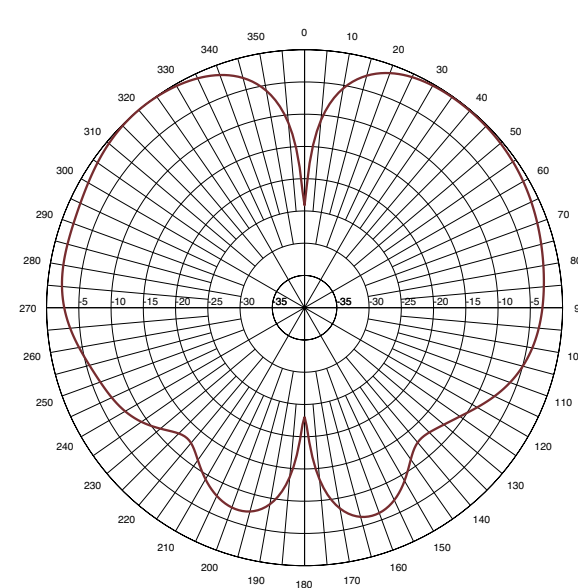

Low Profile Vertical Antenna

LMR/TETRA/P25 – Low Profile Whipless

BMLPV5000

600 MHz

Azimuth Pattern

Elevation Pattern

800 MHz

Azimuth Pattern

Elevation Pattern

Low Profile Vertical Antenna

LMR/TETRA/P25 – Low Profile Whipless

BMLPV5000

900 MHz

Azimuth Pattern

Elevation Pattern

1710 MHz

Azimuth Pattern

Elevation Pattern

Low Profile Vertical Antenna

LMR/TETRA/P25 – Low Profile Whipless

BMLPV5000

2800 MHz

Azimuth Pattern

Elevation Pattern