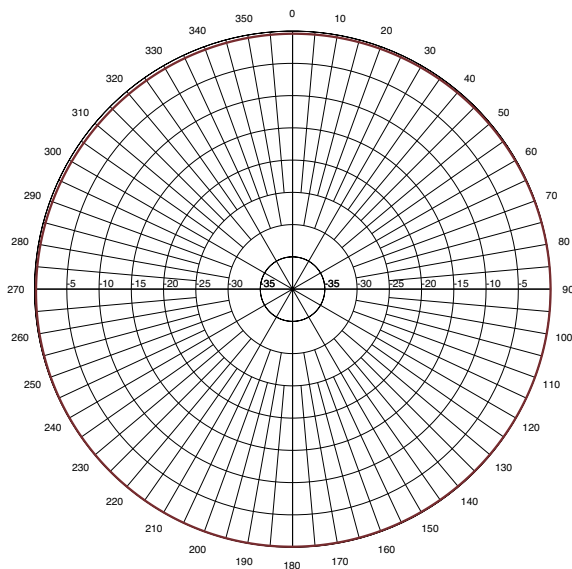

Elevation Pattern

Low Profile Vertical Antenna

LMR/TETRA/P25 – Low Profile Whipless

BMLPV5000

900 MHz

Azimuth Pattern

Elevation Pattern

1710 MHz

Azimuth Pattern

Elevation Pattern

Low Profile Vertical Antenna

LMR/TETRA/P25 – Low Profile Whipless

BMLPV5000

2800 MHz

Azimuth Pattern

Elevation Pattern

3300 MHz

Azimuth Pattern

Elevation Pattern

Low Profile Vertical Antenna

LMR/TETRA/P25 – Low Profile Whipless

BMLPV5000

4200 MHz

Azimuth Pattern