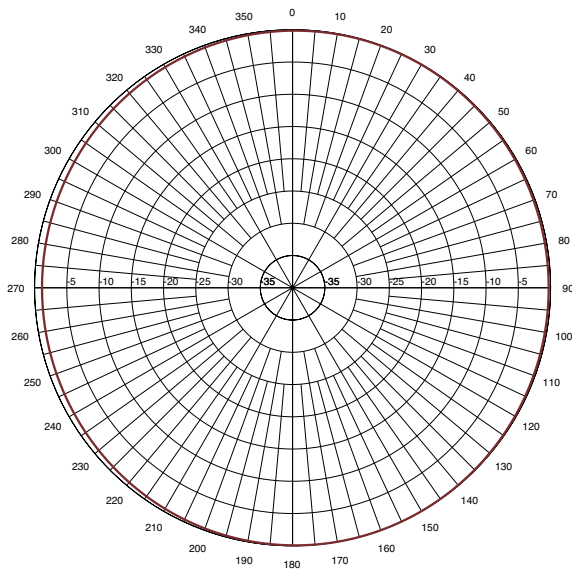

Elevation Pattern

Low Profile Vertical Antenna

LMR/TETRA/P25 – Low Profile Whipless

BMLPV5000

900 MHz

Azimuth Pattern

Elevation Pattern

1710 MHz

Azimuth Pattern

Elevation Pattern

Low Profile Vertical Antenna

LMR/TETRA/P25 – Low Profile Whipless

BMLPV5000

2800 MHz

Azimuth Pattern

Elevation Pattern