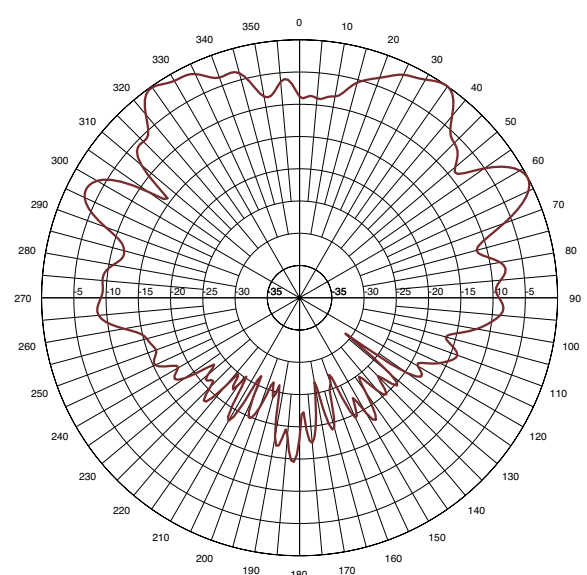

3300 MHz

Azimuth Pattern

Elevation Pattern

Low Profile Vertical Antenna

LMR/TETRA/P25 – Low Profile Whipless

BMLPV5000

4200 MHz

Azimuth Pattern

Elevation Pattern

5500 MHz

Azimuth Pattern

Elevation Pattern

CONTACT US

**For more information
about this product
contact your sales
representative or visit
> pctel.com/antenna-products**

Solving Complex Wireless Challenges