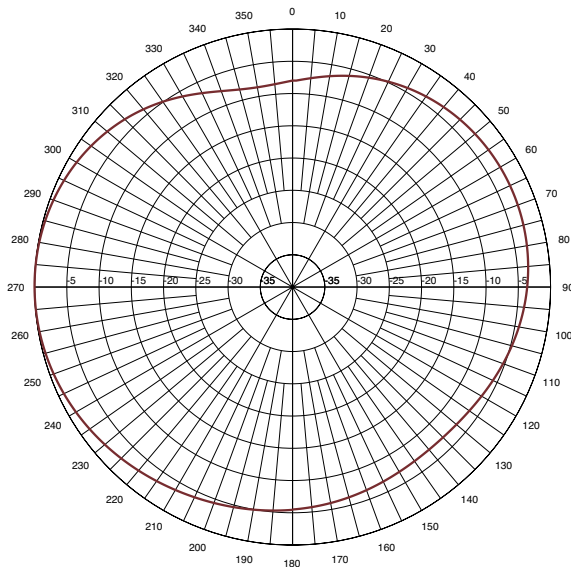

Azimuth Pattern

Elevation Pattern

Low Profile Vertical Antenna

LMR/TETRA/P25 – Low Profile Whipless

BMLPV5000

2800 MHz

Azimuth Pattern

Elevation Pattern

3300 MHz

Azimuth Pattern

Elevation Pattern

Low Profile Vertical Antenna

LMR/TETRA/P25 – Low Profile Whipless

BMLPV5000

4200 MHz

Azimuth Pattern

Elevation Pattern

5500 MHz

Azimuth Pattern

Elevation Pattern

CONTACT US

**For more information
about this product
contact your sales
representative or visit
> pctel.com/antenna-products**

Solving Complex Wireless Challenges