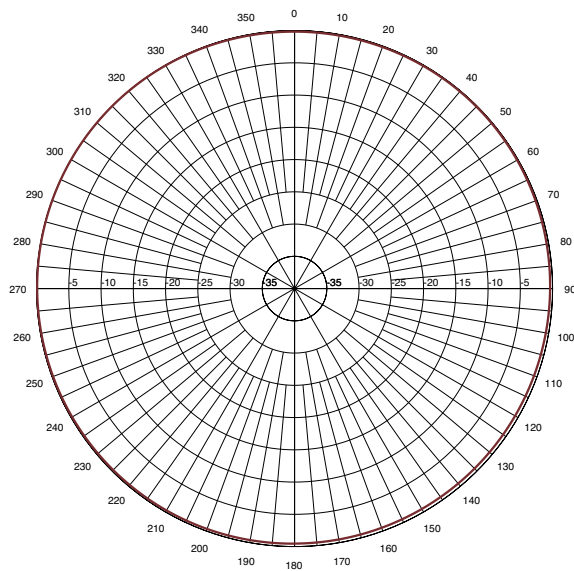

Low Profile Vertical Antenna

LMR/TETRA/P25 – Low Profile Whipless

BMLPV5000

600 MHz

Azimuth Pattern

Elevation Pattern

800 MHz

Azimuth Pattern

Elevation Pattern

Low Profile Vertical Antenna

LMR/TETRA/P25 – Low Profile Whipless

BMLPV5000

900 MHz

Azimuth Pattern

Elevation Pattern

1710 MHz