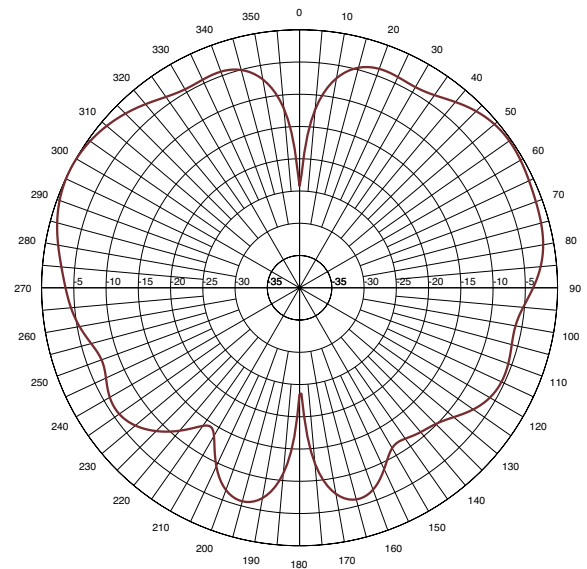

Elevation Pattern

Low Profile Vertical Antenna

LMR/TETRA/P25 – Low Profile Whipless

BMLPV5000

900 MHz

Azimuth Pattern

Elevation Pattern

1710 MHz

Azimuth Pattern

Elevation Pattern

Low Profile Vertical Antenna

LMR/TETRA/P25 – Low Profile Whipless

BMLPV5000

2800 MHz

Azimuth Pattern

Elevation Pattern