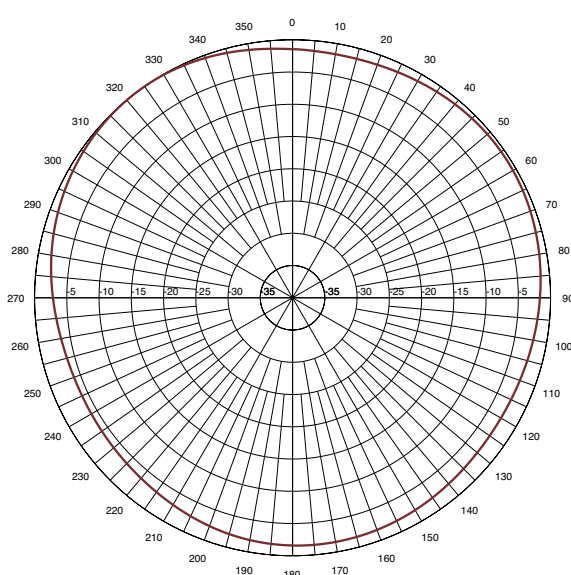

Azimuth Pattern

Elevation Pattern

Low Profile Vertical Antenna

LMR/TETRA/P25 – Low Profile Whipless

BMLPV5000

2800 MHz

Azimuth Pattern

Elevation Pattern

3300 MHz

Azimuth Pattern

Elevation Pattern

Low Profile Vertical Antenna

LMR/TETRA/P25 – Low Profile Whipless

BMLPV5000

4200 MHz

Azimuth Pattern

Elevation Pattern

5500 MHz

Azimuth Pattern

Elevation Pattern

CONTACT US

**For more information
about this product
contact your sales
representative or visit
> pctel.com/antenna-products**

Solving Complex Wireless Challenges