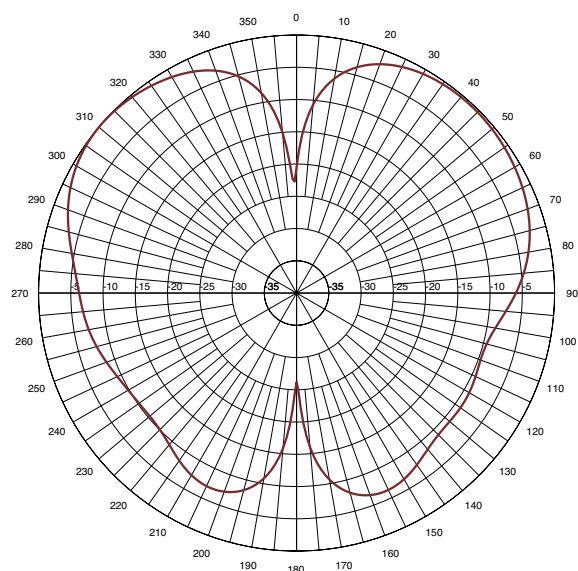

Low Profile Vertical Antenna

LMR/TETRA/P25 – Low Profile Whipless

BMLPV5000

600 MHz

Azimuth Pattern

Elevation Pattern

800 MHz

Azimuth Pattern

Elevation Pattern

Low Profile Vertical Antenna

LMR/TETRA/P25 – Low Profile Whipless

BMLPV5000

900 MHz

Azimuth Pattern

Elevation Pattern

1710 MHz