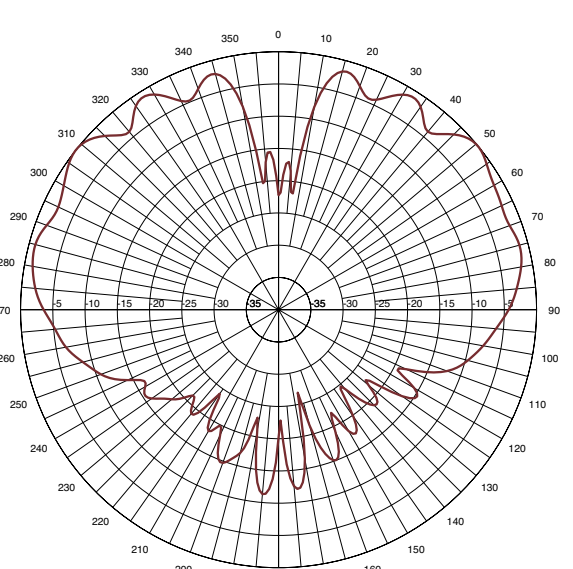

Elevation Pattern

Low Profile Vertical Antenna

LMR/TETRA/P25 – Low Profile Whipless

BMLPV5000

900 MHz

Azimuth Pattern

Elevation Pattern

1710 MHz

Azimuth Pattern

Elevation Pattern

Low Profile Vertical Antenna

LMR/TETRA/P25 – Low Profile Whipless

BMLPV5000

2800 MHz

Azimuth Pattern

Elevation Pattern

3300 MHz

Azimuth Pattern

Elevation Pattern

Low Profile Vertical Antenna

LMR/TETRA/P25 – Low Profile Whipless

BMLPV5000

4200 MHz

Azimuth Pattern