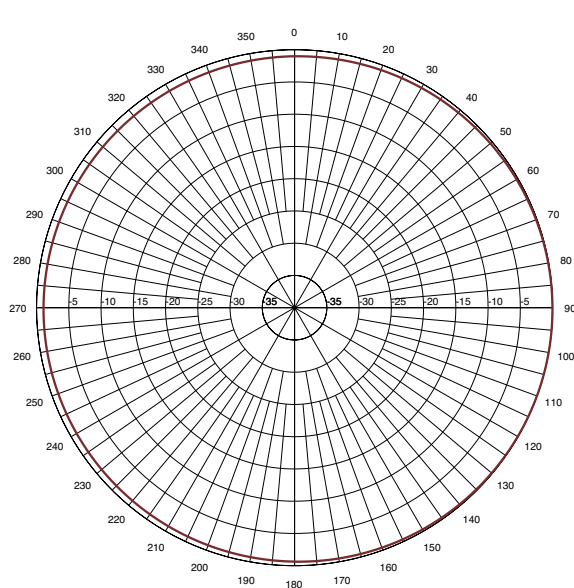

Low Profile Vertical Antenna

LMR/TETRA/P25 – Low Profile Whipless

BMLPV5000

600 MHz

Azimuth Pattern

Elevation Pattern

800 MHz

Azimuth Pattern

Elevation Pattern

Low Profile Vertical Antenna

LMR/TETRA/P25 – Low Profile Whipless

BMLPV5000

900 MHz

Azimuth Pattern

Elevation Pattern

1710 MHz