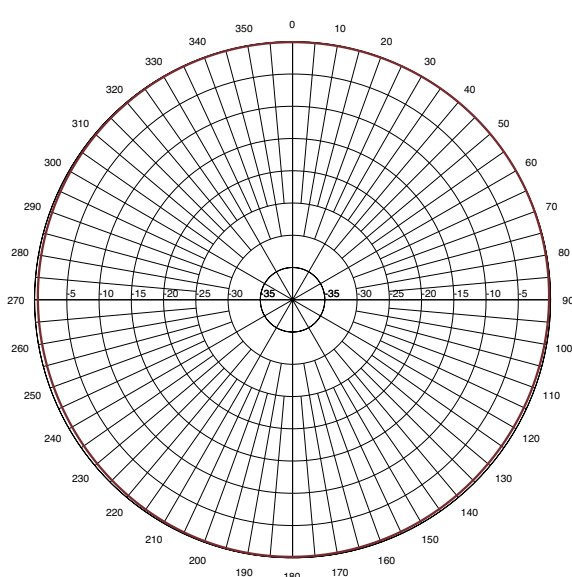

Elevation Pattern

Low Profile Vertical Antenna

LMR/TETRA/P25 – Low Profile Whipless

BMLPV5000

900 MHz

Azimuth Pattern

Elevation Pattern

1710 MHz

Azimuth Pattern

Elevation Pattern

Low Profile Vertical Antenna

LMR/TETRA/P25 – Low Profile Whipless

BMLPV5000

2800 MHz

Azimuth Pattern

Elevation Pattern