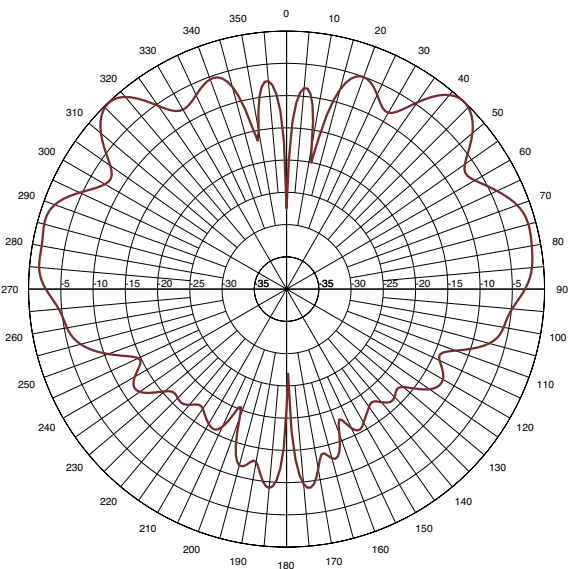

Azimuth Pattern

Elevation Pattern

Low Profile Vertical Antenna

LMR/TETRA/P25 – Low Profile Whipless

BMLPV5000

2800 MHz

Azimuth Pattern

Elevation Pattern

3300 MHz

Azimuth Pattern

Elevation Pattern

Low Profile Vertical Antenna

LMR/TETRA/P25 – Low Profile Whipless

BMLPV5000

4200 MHz

Azimuth Pattern