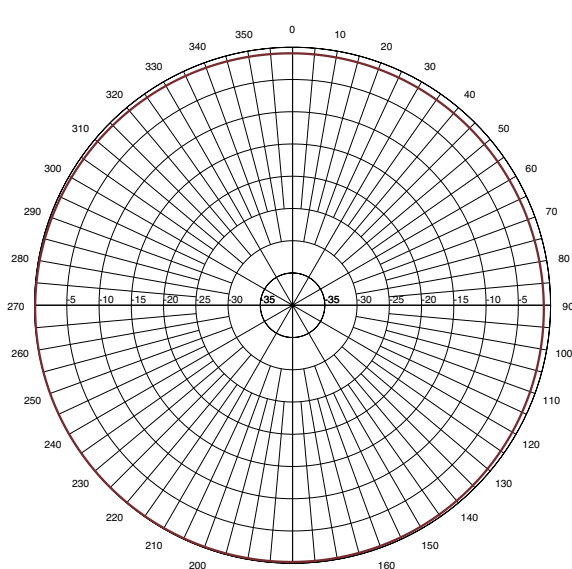

Elevation Pattern

Low Profile Vertical Antenna

LMR/TETRA/P25 – Low Profile Whipless

BMLPV5000

900 MHz

Azimuth Pattern

Elevation Pattern

1710 MHz

Azimuth Pattern

Elevation Pattern

Low Profile Vertical Antenna

LMR/TETRA/P25 – Low Profile Whipless

BMLPV5000

2800 MHz

Azimuth Pattern

Elevation Pattern

3300 MHz

Azimuth Pattern

Elevation Pattern

Low Profile Vertical Antenna

LMR/TETRA/P25 – Low Profile Whipless

BMLPV5000

4200 MHz

Azimuth Pattern