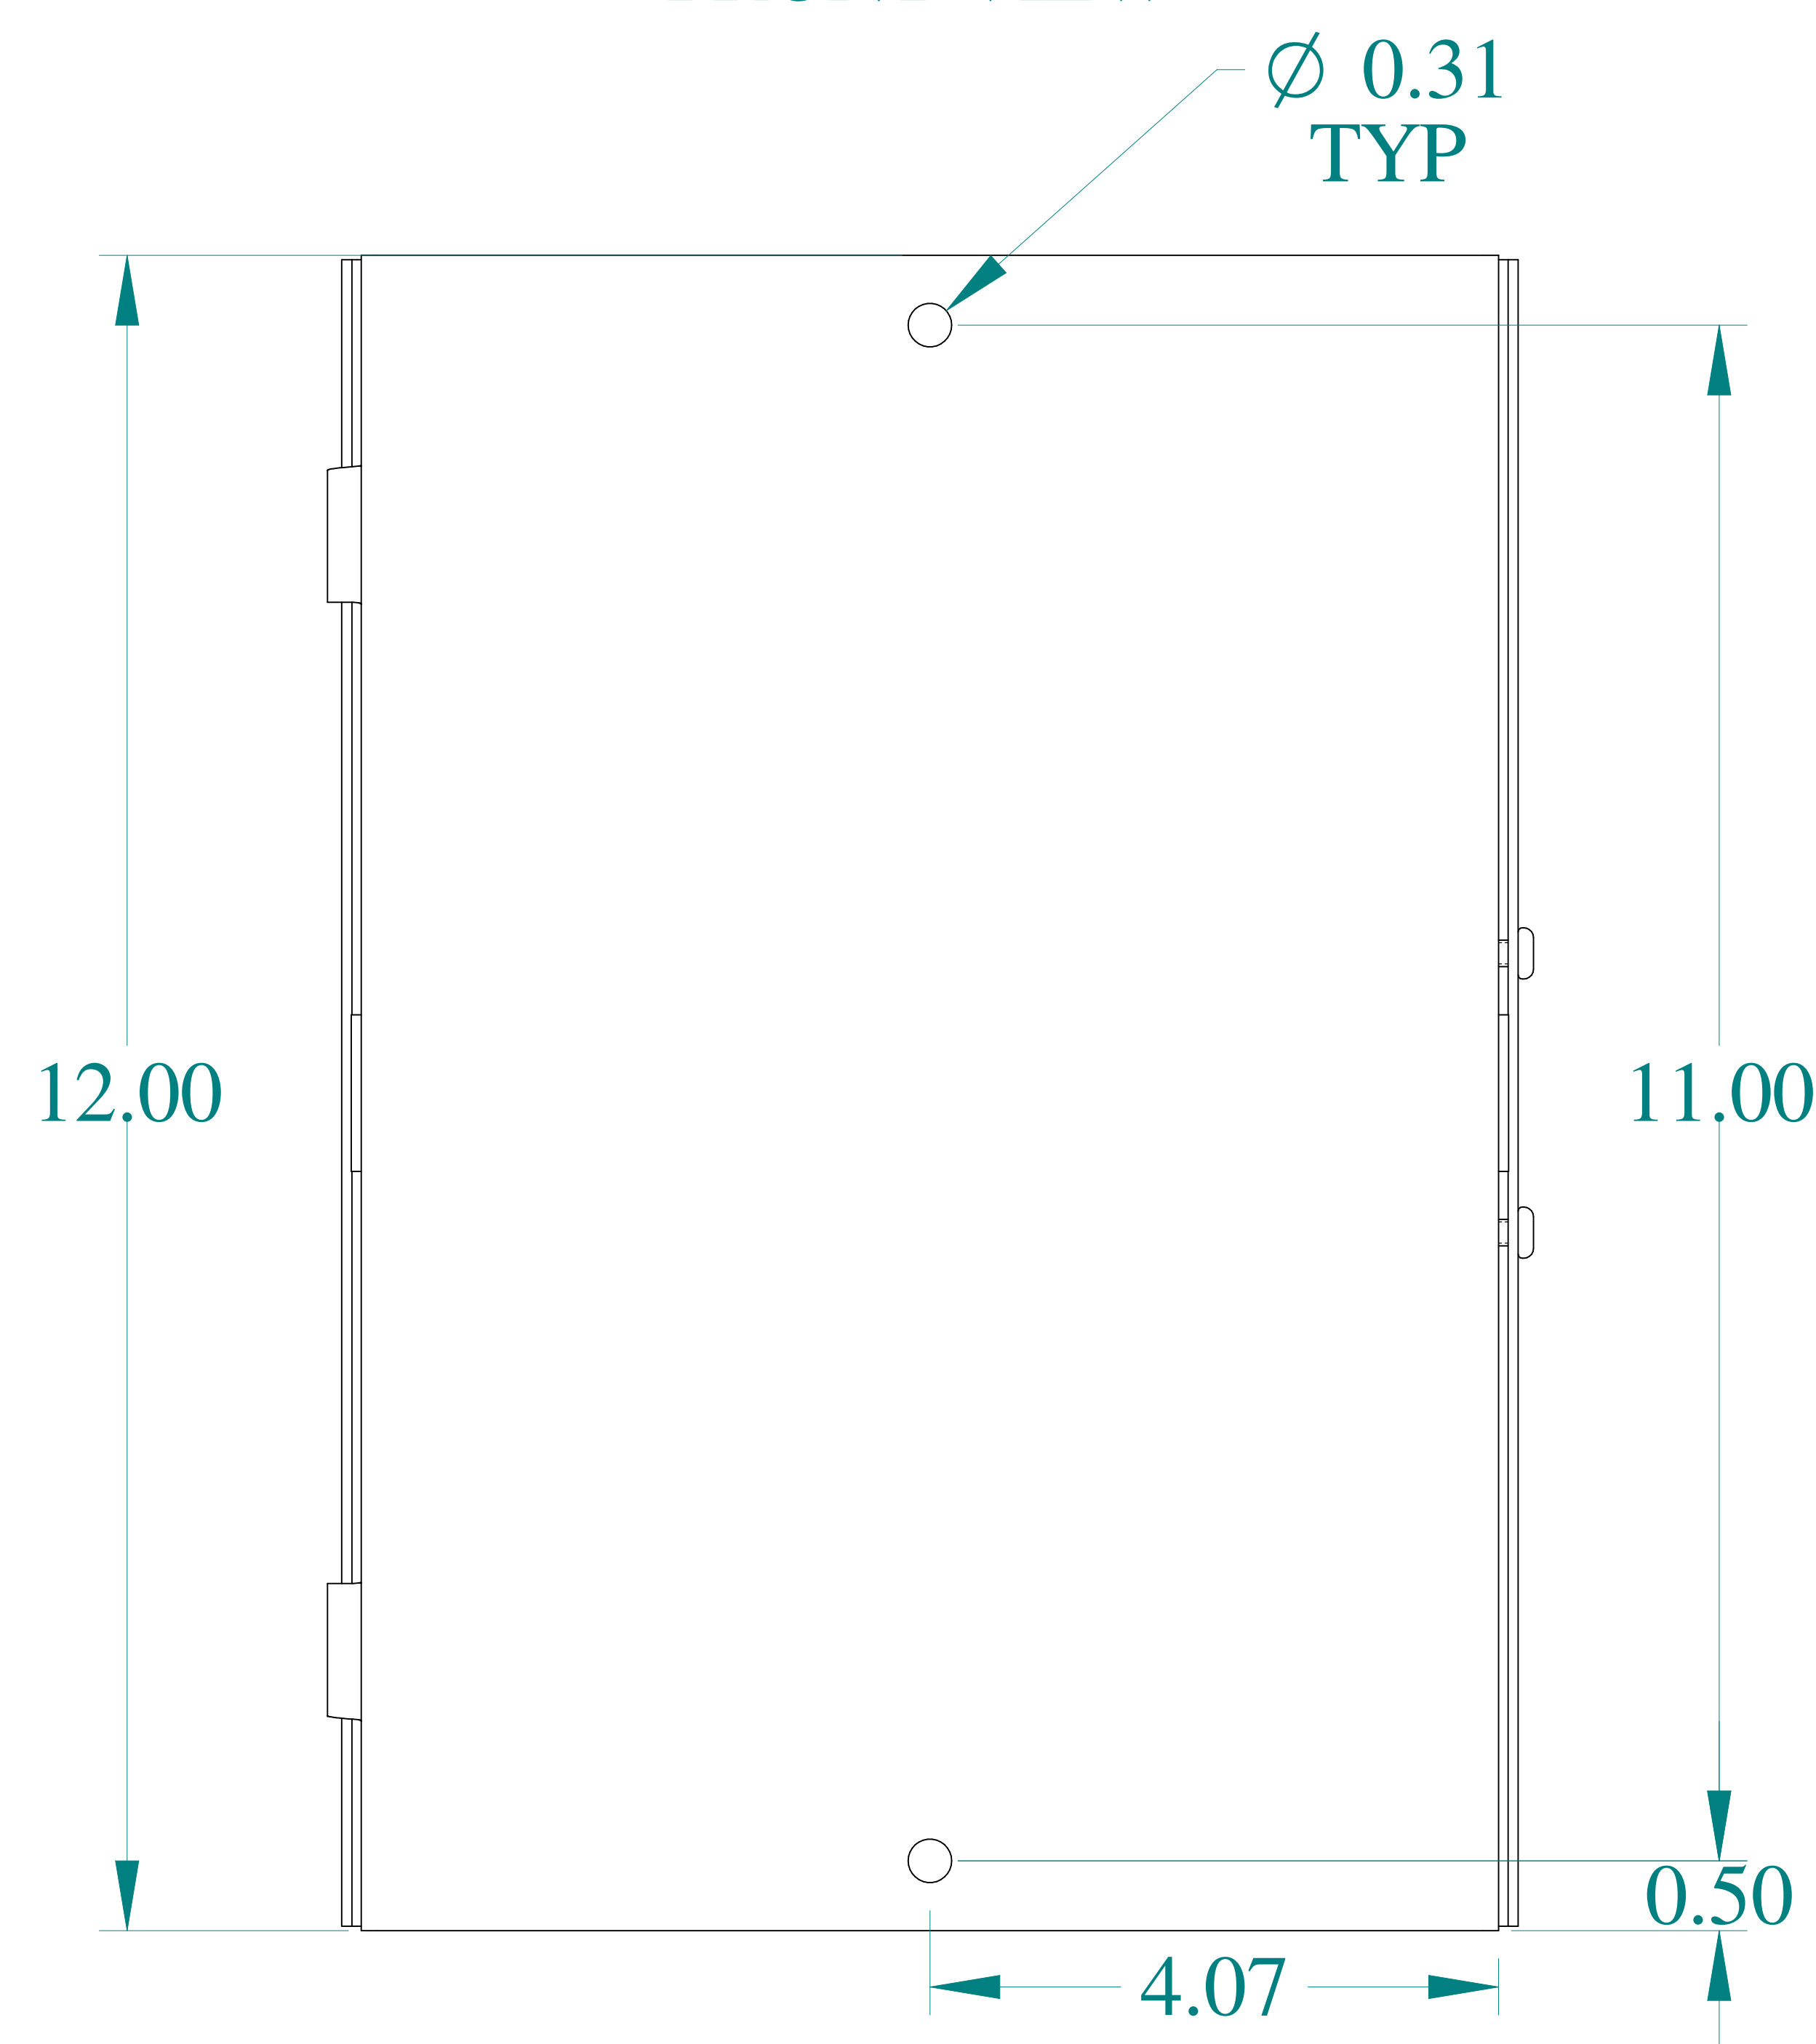

DETAIL Z
TYP

TOP VIEW

ISOMETRIC VIEWS

SIDE VIEW

FRONT VIEW

SIDE VIEW

BACK VIEW

BOTTOM VIEW

Data subject to change without notice.

Part #: CWST812

Date: Mar. 24, 2019

Link: www.hammg.com/CWST812