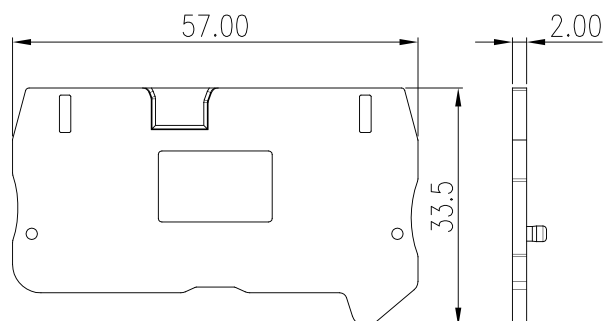

# DP4C-TFU

DIN Rail Terminal Blocks > Accessories

## Specification

Product description	END COVER
Color	Grey
Material	PA66
Inflammability class	UL94-V0
Compatible products	DP4-TFU / DP4-TFU(5x20)
Package	50 pcs / box