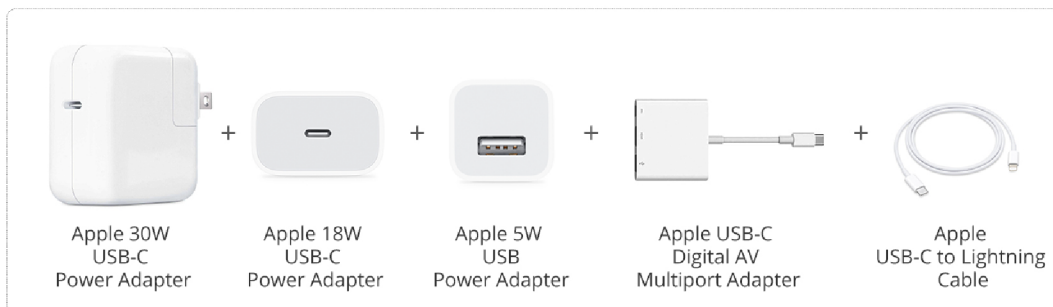

### SuperHub

Card-Sized Charging, Data & Video Hub with Dual PD

### Power Adapter & Hub 2 in 1 Design

SuperHub is a credit-card-sized 4-port adapter & hub, an integration charging, data & video transfer solution for meeting, work, travel, entertainment and more usage scenarios.

### | Card-Sized with GaN

Thanks to the application of GaN, SuperHub packs a host of features and tons of power into a smaller space than an all-silicon design would allow. A credit card size fits in your bag, easy to pack and use anywhere. Perfect for people who work on-the-go.

## Specifications

Product	SuperHub
Mode 1 Input: AC 100-240V, 50-60Hz (When connected to an AC outlet)	Power Output USB-C 1: 30W PD Max USB-C 2: 18W PD Max USB-A: 5V/1.5A Max Total Output: 48W
	USB Hub USB-C1: USB 3.1, 5Gbps USB-A: USB 3.1, 5Gbps HDMI: HDMI 2.0, 4K@60Hz, 1080p@60Hz
Mode 2 Input: USB-C 1 5V1.5A (When not connected to an AC outlet)	Power Output USB-A: 4.5W Max
	USB Hub USB-A: USB 3.1, 5Gbps HDMI: HDMI 2.0, 4K@60Hz, 1080p@60Hz
Dimensions	83 x 58 x 30mm / 3.3" x 2.3" x 1.2"
Weight	131.7g / 4.6oz
Color	White / Black
Accessories	1.5m AC cable, 1m USB-C to USB-C 3.1 Gen 1 cable