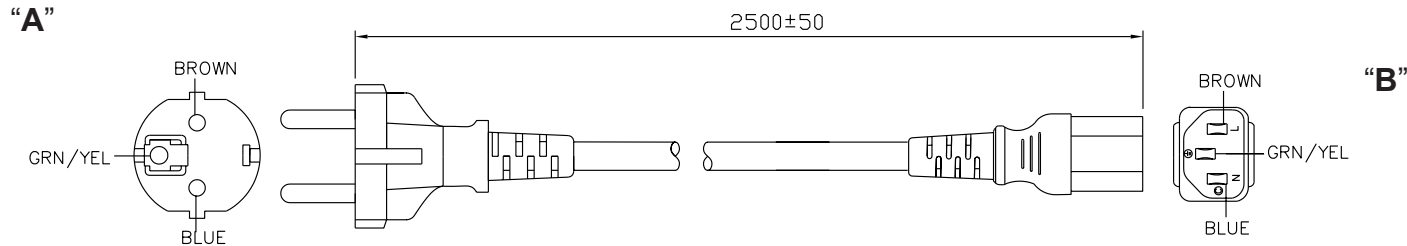

GENERAL SPECIFICATIONS:

RATING: 10A / 250V AC
 CABLE TYPE / SIZE: H05RN-F, 3 x 1.0 mm²
 TEMPERATURE RATING: 75° C
 CONDUCTOR COLORS: BROWN / BLUE/ GREEN-YELLOW
 CABLE JACKET COLOR: BLACK
 OVERALL LENGTH (L): 2500 ± 50 mm
 CABLE OUTER DIAMETER: 7.1 ± 0.2 mm
 END 'A' PLUG; CEE 7/7, BLACK
 END 'B' IEC 320 / C15, HOT CONDITION
 APPROVALS PLUG: VDE, N, S, D, FI, KEMA, CEBC, OVE,
 APPROVALS CABLE: VDE, N, S, D, FI, KEMA, CEBC, OVE
 APPROVALS CONNECTOR: VDE, N, S, D, FI, KEMA, CEBC, OVE