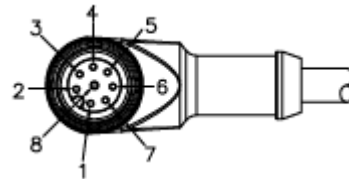

BU-22731031

(8-Position Right Angle Female Receptacle to Wire Leads, 4.92')

Pin Out

J1	COLOR	J2
1	BROWN	OPEN
2	WHITE	
3	BLUE	
4	BLACK	
5	GRAY	
6	PINK	
7	VIOLET	
8	ORANGE	
SHELL	BRAID	

- Mueller's BU-22731031 is a shielded cable assembly with an 8-position right angle female receptacle with exposed wire ends.
- Shell Size: M12 (A Coding)
- Standard: IEC 61076-2-101
- Connector Locking System: Screw-locking
- Waterproof Rating: IP67
- Cable Material: Polyurethane
 - Overall length = 4.92' (1.5m)
- Coupling Nut: Anodized Aluminum
- Ratings:
 - Current: 2A
 - Voltage: 30V AC/DC
 - Temperature: -40°C to 105°C
- RoHS 3 Compliant