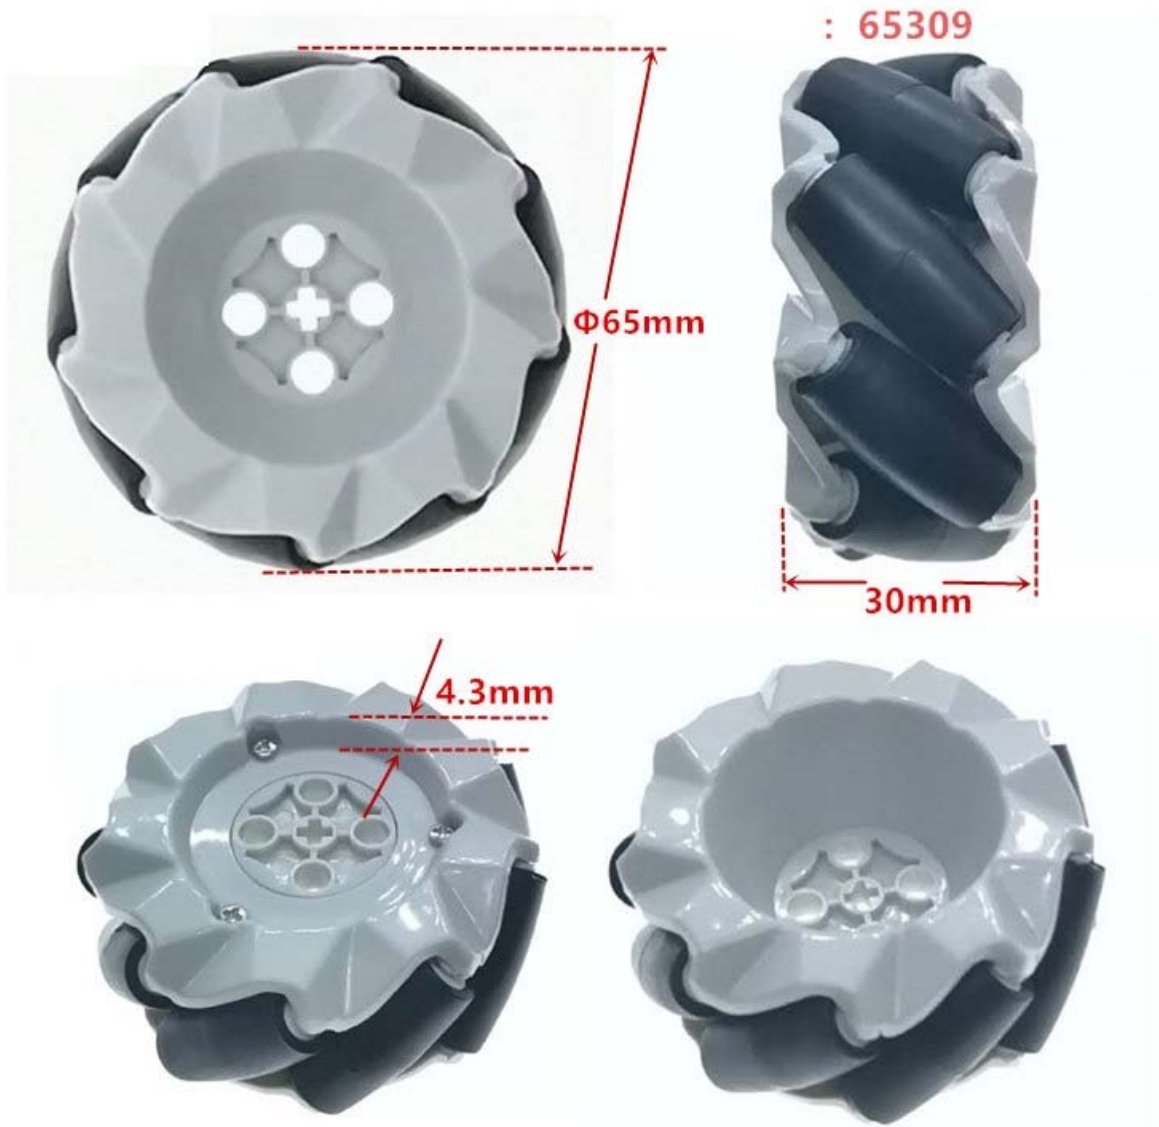

# 65 mm Mecanum Wheel Kit

SKU 110090301

The 65mm Mecanum wheelset consists of two revolvers, two right wheels and four couplings for the JGA25 motor. We can use this kit to modify your car. With the Mecanum wheel, the car can move in all directions.

- weight : 48.5g/pcs
- Recommended load : <5kg/pcs

**Part List :**

2 x L 65mm Wheels

2 x R 65mm Wheels

4 x couplings (for JGA25 motor)

4 x M3\*5

4 x M3\*14

4 x Brass coupling