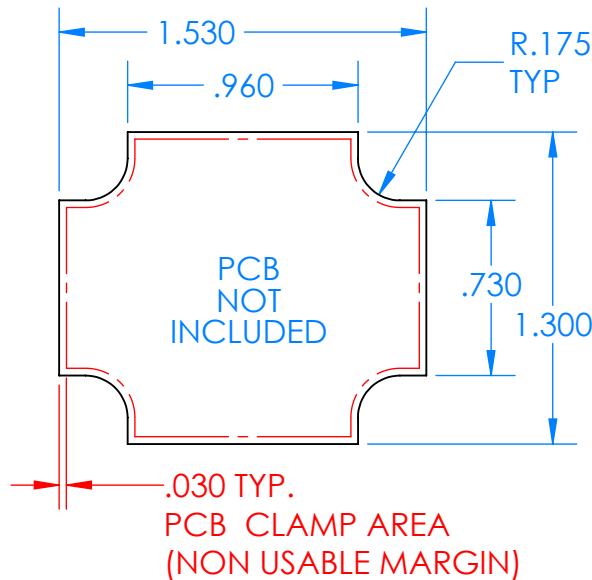

# SERPAC CX20A-YY-A-ZZ

Electronic Enclosures

**Enclosure color (YY)**  
 Top-Bottom combinations available  
 BK=black  
 CL=clear  
 TRGY=translucent gray  
 TRRD=translucent red

**Seal color (ZZ)**  
 BK=black  
 BL=blue  
 GM=gunmetal  
 NG=neon green  
 NO=neon orange  
 OR=orange  
 YL=yellow  
 WH=white

PN	Description
5510A.YY	(1) BW 2A Top,YY
5511A.YY	(1) BW 2A Bottom,YY
5521A.ZZ	(1) CX2 Perimeter Seal, ZZ
6002	(4) #2 X 3/8" PH HD screw TORQUE 35-60 in-oz

Watertight enclosure meets or exceeds:  
 IP67  
 NEMA 4X, 12, 13