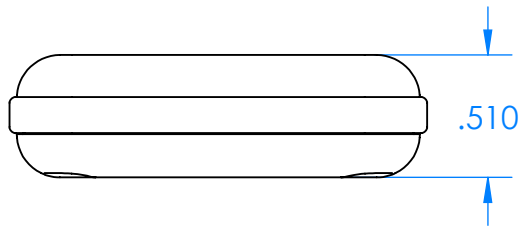

# SERPAC CX20A-YY-A-ZZ

Electronic Enclosures

**Enclosure color (YY)**  
 Top-Bottom combinations available  
 BK=black  
 CL=clear  
 TRGY=translucent gray  
 TRRD=translucent red

**Seal color (ZZ)**  
 BK=black  
 BL=blue  
 GM=gunmetal  
 NG=neon green  
 NO=neon orange  
 OR=orange  
 YL=yellow  
 WH=white

PN	Description
5510A.YY	(1) BW 2A Top,YY
5511A.YY	(1) BW 2A Bottom,YY
5521A.ZZ	(1) CX2 Perimeter Seal, ZZ
6002	(4) #2 X 3/8" PH HD screw TORQUE 35-60 in-oz

Watertight enclosure meets or exceeds:  
 IP67  
 NEMA 4X, 12, 13