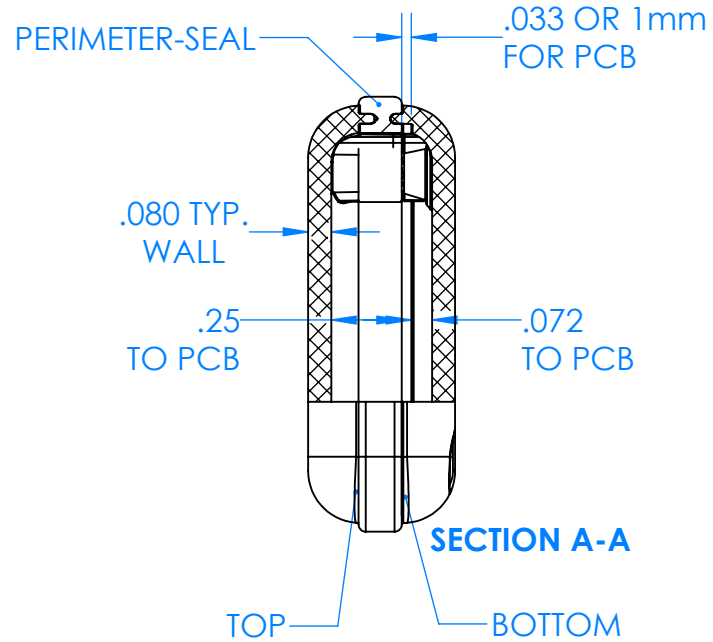

# SERPAC CX20A-YY-A-ZZ

Electronic Enclosures

**Enclosure color (YY)**  
 Top-Bottom combinations available  
 BK=black  
 CL=clear  
 TRGY=translucent gray  
 TRRD=translucent red

**Seal color (ZZ)**  
 BK=black  
 BL=blue  
 GM=gunmetal  
 NG=neon green  
 NO=neon orange  
 OR=orange  
 YL=yellow  
 WH=white

PN	Description
5510A.YY	(1) BW 2A Top,YY
5511A.YY	(1) BW 2A Bottom,YY
5521A.ZZ	(1) CX2 Perimeter Seal, ZZ
6002	(4) #2 X 3/8" PH HD screw TORQUE 35-60 in-oz

Watertight enclosure meets or exceeds:  
 IP67  
 NEMA 4X, 12, 13