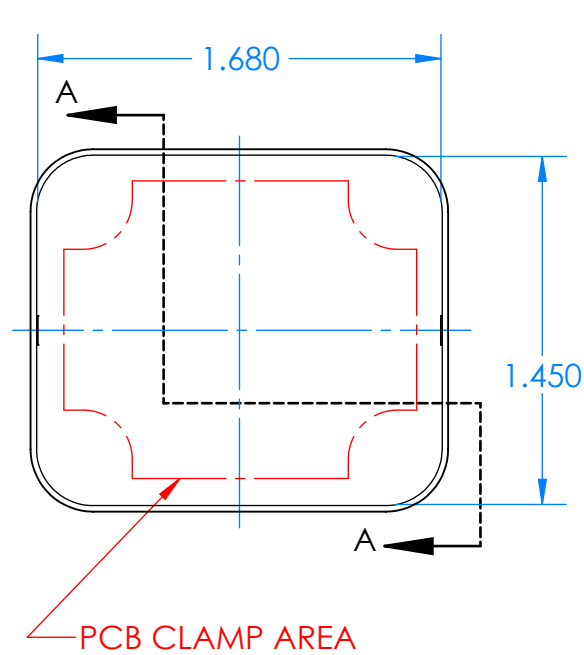

# SERPAC CX20A-YY-A-ZZ

Electronic Enclosures

**Enclosure color (YY)**  
 Top-Bottom combinations available  
 BK=black  
 CL=clear  
 TRGY=translucent gray  
 TRRD=translucent red

**Seal color (ZZ)**  
 BK=black  
 BL=blue  
 GM=gunmetal  
 NG=neon green  
 NO=neon orange  
 OR=orange  
 YL=yellow  
 WH=white

PN	Description
5510A.YY	(1) BW 2A Top,YY
5511A.YY	(1) BW 2A Bottom,YY
5521A.ZZ	(1) CX2 Perimeter Seal, ZZ
6002	(4) #2 X 3/8" PH HD screw TORQUE 35-60 in-oz

Watertight enclosure meets or exceeds:  
 IP67  
 NEMA 4X, 12, 13