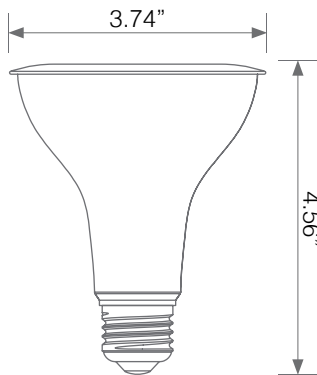

LED PAR30 LAMP

Model No. EP30-10W5000cec-2

LED **EP30-10W5000cec-2** delivers superior brightness, valuable energy savings, long lasting performance and true color perception. These long neck PAR30 LED spot bulbs are ideal for task lighting due to its uniform *soft white light (3000K) and replace conventional 75 Watt incandescent light bulbs. Enjoy features such as: Instant on, dimming options, energy efficient, 90+CRI, and damp rated.

90+
True COLOR

90+ CRI

Dimmable

Damp Rated

Electrical Specifications

Model No.	Input Power	Input Voltage	Lumen Output	Beam Angle	Center Beam	CCT
EP30-10W5000cec-2	10 W	120V	900 lm	40°	N/A	3000 K

CRI	Luminous Efficacy	Power Factor	Input Current	Base	Lamp Lifespan	Estimated Yearly Cost
90+	90 lm/W	0.9	0.09 A	E26	25,000 Hrs.	\$ 1.20

Mechanical Specifications

Rating	Operational Temperature	Inner Box QTY.	Master Box QTY.	Dimensions(in.)	UPC Code
Wet Rated	N/A	2 pcs	20 pcs	3.74"(Ø) x 4.56"(H)	811174034483

Product Dimensions

Product Photometric Data