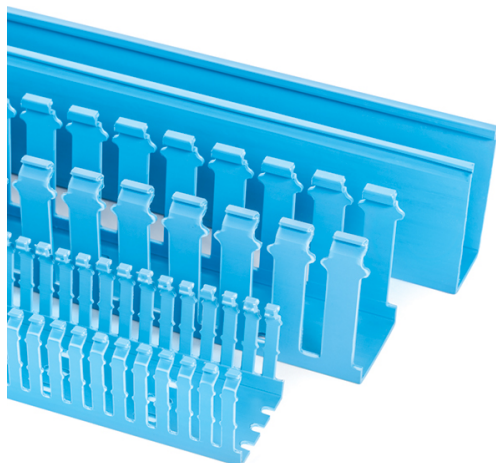

## Specification Sheet

Part Number: 181-13004

Slotted Wall Wiring Duct, 1" x 3", Non-Adhesive, PVC, Intrinsic Blue, 120ft/Carton

<b>Article Number</b>	181-13004
<b>Type</b>	SL1X3
<b>Color</b>	Intrinsic Blue (IBU)
<b>Features &amp; Benefits</b>	<ul style="list-style-type: none"><li>•Strong fingers prevent unwanted breaking.</li><li>•Fingers are easily deflected outward, allowing ready positioning of the wires within the slotted wall duct.</li><li>•Restricted opening design in the finger of the duct helps keep wires in place.</li><li>•Restricted opening prevents unintended removal of wires and permits any individual wire to be traced without disconnection.</li><li>•Supplied with mounting holes to streamline installation.</li><li>•Optional covers enhance protection and appearance.</li></ul>
<b>Quantity Per</b>	carton

**Product Description**

Pro-Duct slotted wall wiring duct features break-away fingers which provide additional access for wire leads. Each section of the duct is provided with two score lines. The upper score line is used to break away fingers when a greater opening is required. The lower score line allows the sidewall to be smoothly cut for joints and Ts.

**Short Description**

Slotted Wall Wiring Duct, 1" x 3", Non-Adhesive, PVC, Intrinsic Blue, 120ft/Carton

**Global Part Name**

SL1X3-PVC-BU

**Technical Description**

Non-Adhesive

**Length L (Imperial)**

6.0

**Height H (Metric)**

77.90

**Mounting Hole Centers (Imperial)**

4.0

**Material**

Polyvinylchloride (PVC)

**Material Shortcut**

PVC