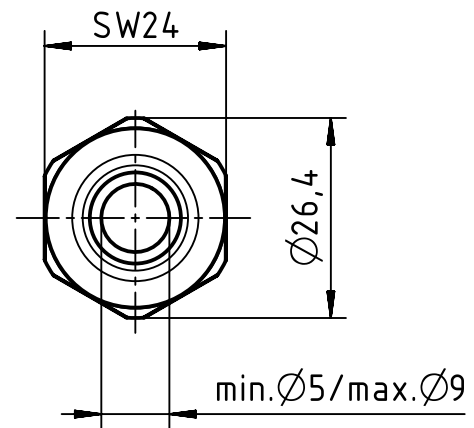

1 2 3 4 5 6

A

B

C

D

O-Ring included

	All Dimensions in mm Original Size DIN A4	Scale 1:1		Free size tol.		Ref.		
		Created by ILJIN		Inspected by RIEPE		Standardisation TIEMANNA		Date 2016-03-16
	All rights reserved		Department EL PD - DE		State Final Release		Doc-Key / ECM-Nr. 100663034/UGD/001/A 500000101502	
	HARTING Electric GmbH & Co. KG D-32339 Espelkamp		Title Han CGM-P-EXi M20 D 5...9mm		Type TB		Number 19 00 000 7101	
							Rev. A	Page 1/1