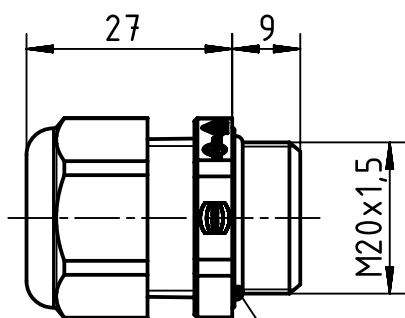

1 2 3 4 5 6

A

B

C

D

O-Ring included

	All Dimensions in mm Original Size DIN A4	Scale 1:1		Free size tol.		Ref.		
		Created by ILJIN		Inspected by RIEPE		Standardisation TIEMANNA		Date 2016-03-16
	All rights reserved		Department EL PD - DE		State Final Release		Doc-Key / ECM-Nr. 100663034/UGD/001/A 500000101502	
	HARTING Electric GmbH & Co. KG D-32339 Espelkamp		Title Han CGM-P-EXi M20 D 5...9mm		Type TB		Number 19 00 000 7101	
							Rev. A	Page 1/1