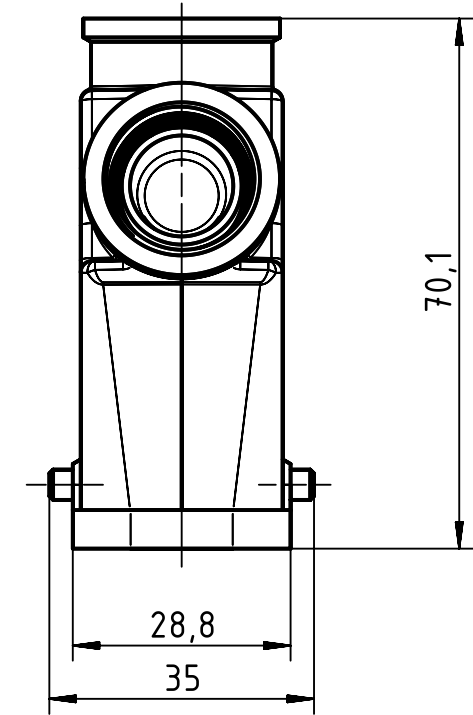

1 2 3 4 5 6

A
B
C
D

	All Dimensions in mm Original Size DIN A4	Scale 1:1			Free size tol.		Ref.	
		Created by MOELLERLI		Inspected by RUETERA	Standardisation TIEMANNA	Date 2014-02-11	State Final Release	
	All rights reserved Department EL PD - DE	Title Han-Compact hood TE/SE M20			Doc-Key / ECM-Nr. 100542168/UGD/001/A 5000000714.84		Rev. A	Page 1/1
		HARTING Electric GmbH & Co. KG D-32339 Espelkamp		Type TB	Number 19 12 008 0425			