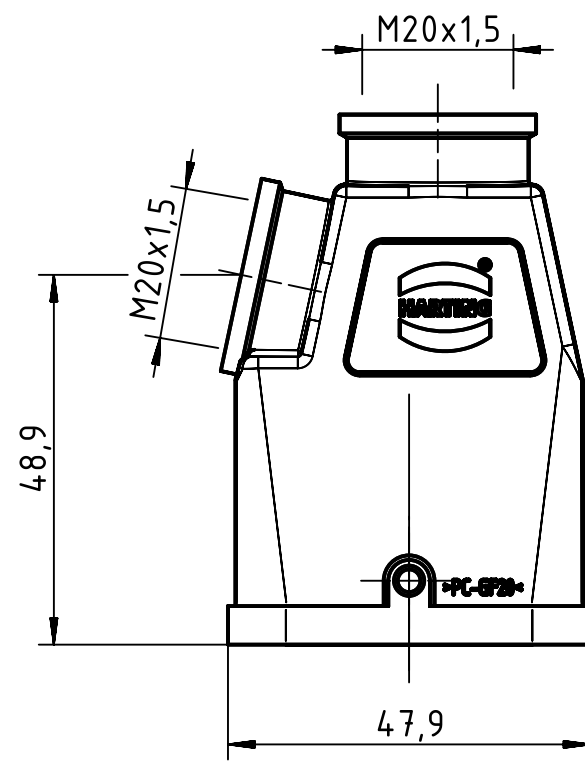

1 2 3 4 5 6

A
B
C
D

	All Dimensions in mm Original Size DIN A4	Scale 1:1			Free size tol.		Ref.	
		Created by MOELLERLI		Inspected by RUETERA	Standardisation TIEMANNA	Date 2014-02-11	State Final Release	
	All rights reserved Department EL PD - DE	Title Han-Compact hood TE/SE M20			Doc-Key / ECM-Nr. 100542168/UGD/001/A 5000000714.84		Rev. A	Page 1/1
		HARTING Electric GmbH & Co. KG D-32339 Espelkamp		Type TB	Number 19 12 008 0425			