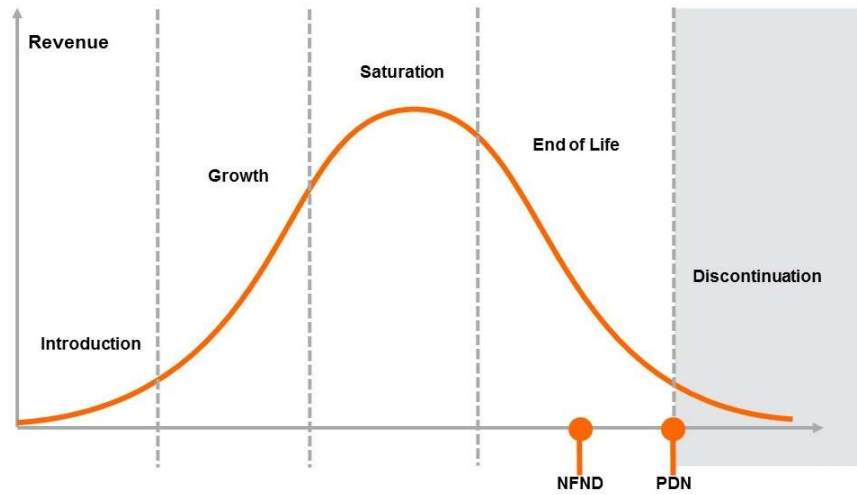

Light is OSRAM

Product Or Individual Q-Code Discontinuation (acc. JEDEC J-STD-048)  
OS-PDN-2019-068

1-Oct-2019

Last order: 01 October 2019

Last delivery: 01 October 2019

Please direct your feedback to your local Sales office.