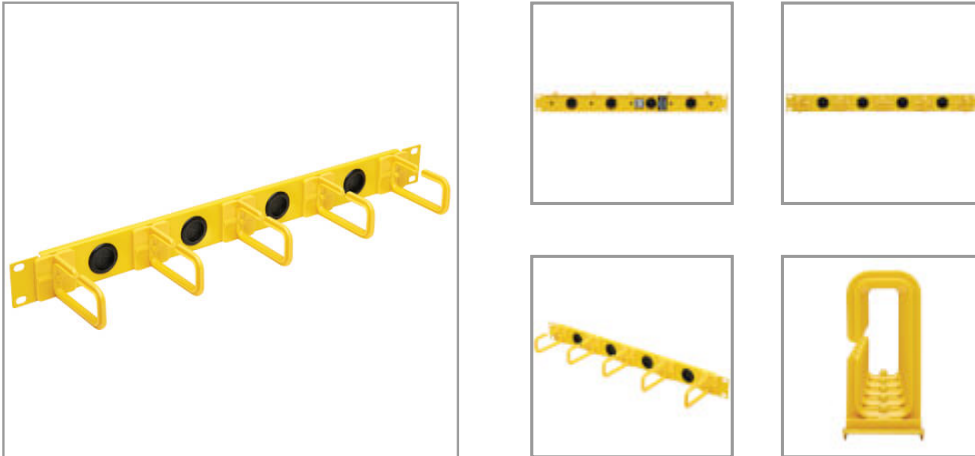

Horizontal Cable Manager - Flexible Rings, Yellow, 1U

MODEL NUMBER: SRCABLERING1UFC

Horizontal fiber cable manager routes and organizes network cabling through your 19 in. rack while maintaining proper bend radius.

Features

1U Horizontal Cable Manager Keeps Your Rack Looking Neat and Organized

Easy to mount on either the front or rear of your rack cabinet or open frame rack, the SmartRack® SRCABLERING1UFC neatly organizes fiber optic, copper and coax cable bundles. This 1U horizontal manager maintains proper bend radius to eliminate stress on the cables connecting your network devices. Open rings and rear grommets allow convenient access to cabling for routing and separation of bundles. The cable manager is made from high-visibility yellow steel to help you identify its contents in a crowded rack. All hardware is included for installation on an EIA-standard 19-inch rack.

Highlights

- Neatly organizes fiber, copper and coaxial cables in your enclosure or open frame rack
- Sturdy flexible rings help maintain proper bend radius to eliminate cable stress
- High-visibility yellow steel helps your bundle stand out in a crowded rack
- Includes all necessary hardware for mounting in an EIA-standard 19 in. rack

Applications

Keep fiber, copper and coax cable organized and tidy within a rack enclosure or open frame rack in your network closet, computer room or server room

Package Includes

- Horizontal Fiber Cable Manager, Yellow, 1U
- Mounting hardware