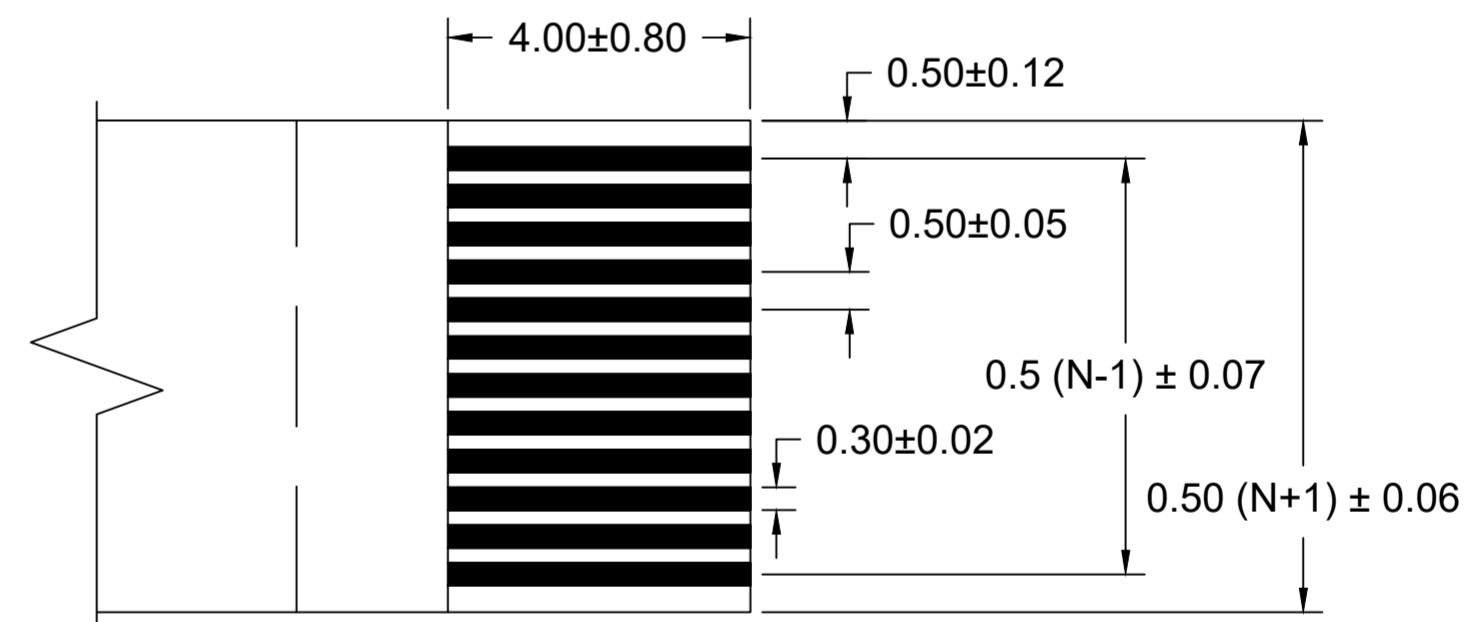

"L" DIM. →	30 ± 2 MM		51 ± 2 MM		76 ± 3 MM		102 ± 3 MM		127 ± 4 MM		152 ± 4 MM		178 ± 4 MM		203 ± 4 MM		229 ± 5 MM		254 ± 5 MM		305 ± 5 MM	
REF DIM →	(1.18 INCH)		(2 INCHES)		(3 INCHES)		(4 INCHES)		(5 INCHES)		(6 INCHES)		(7 INCHES)		(8 INCHES)		(9 INCHES)		(10 INCHES)		(12 INCHES)	
CABLE TYPE →	A	D	A	D	A	D	A	D	A	D	A	D	A	D	A	D	A	D	A	D	A	D
CIRCUITS ↓																						
7	152660745	152660744	152660747	152660746	152660749	152660748	152660751	152660750	152660753	152660752	152660755	152660754	152660757	152660756	152660759	152660758	152660761	152660760	152660763	152660762	152660765	152660764
9	152660767	152660766	152660769	152660768	152660771	152660770	152660773	152660772	152660775	152660774	152660777	152660776	152660779	152660778	152660781	152660780	152660783	152660782	152660785	152660784	152660787	152660786
11	152660789	152660788	152660791	152660790	152660793	152660792	152660795	152660794	152660797	152660796	152660799	152660798	152660801	152660800	152660803	152660802	152660805	152660804	152660807	152660806	152660809	152660808
13	152660811	152660810	152660813	152660812	152660815	152660814	152660817	152660816	152660819	152660818	152660821	152660820	152660823	152660822	152660825	152660824	152660827	152660826	152660829	152660828	152660831	152660830
15	152660833	152660832	152660835	152660834	152660837	152660836	152660839	152660838	152660841	152660840	152660843	152660842	152660845	152660844	152660847	152660846	152660849	152660848	152660851	152660850	152660853	152660852
17	152660855	152660854	152660857	152660856	152660859	152660858	152660861	152660860	152660863	152660862	152660865	152660864	152660867	152660866	152660869	152660868	152660871	152660870	152660873	152660872	152660875	152660874
19	152660877	152660876	152660879	152660878	152660881	152660880	152660883	152660882	152660885	152660884	152660887	152660886	152660889	152660888	152660891	152660890	152660893	152660892	152660895	152660894	152660897	152660896
21	152660899	152660898	152660901	152660900	152660903	152660902	152660905	152660904	152660907	152660906	152660909	152660908	152660911	152660910	152660913	152660912	152660915	152660914	152660917	152660916	152660919	152660918
23	152660921	152660920	152660923	152660922	152660925	152660924	152660927	152660926	152660929	152660928	152660931	152660930	152660933	152660932	152660935	152660934	152660937	152660936	152660939	152660938	152660941	152660940
25	152660943	152660942	152660945	152660944	152660947	152660946	152660949	152660948	152660951	152660950	152660953	152660952	152660955	152660954	152660957	152660956	152660959	152660958	152660961	152660960	152660963	152660962
27	152660965	152660964	152660967	152660966	152660969	152660968	152660971	152660970	152660973	152660972	152660975	152660974	152660977	152660976	152660979	152660978	152660981	152660980	152660983	152660982	152660985	152660984
29	152660987	152660986	152660989	152660988	152660991	152660990	152660993	152660992	152660995	152660994	152660997	152660996	152660999	152660998	152661001	152661000	152661003	152661002	152661005	152661004	152661007	152661006
31	152661009	152661008	152661011	152661010	152661013	152661012	152661015	152661014	152661017	152661016	152661019	152661018	152661021	152661020	152661023	152661022	152661025	152661024	152661027	152661026	152661029	152661028
33	152661031	152661030	152661033	152661032	152661035	152661034	152661037	152661036	152661039	152661038	152661041	152661040	152661043	152661042	152661045	152661044	152661047	152661046	152661049	152661048	152661051	152661050
35	152661053	152661052	152661055	152661054	152661057	152661056	152661059	152661058	152661061	152661060	152661063	152661062	152661065	152661064	152661067	152661066	152661069	152661068	152661071	152661070	152661073	152661072
37	152661075	152661074	152661077	152661076	152661079	152661078	152661081	152661080	152661083	152661082	152661085	152661084	152661087	152661086	152661089	152661088	152661091	152661090	152661093	152661092	152661095	152661094
39	152661097	152661096	152661099	152661098	152661101	152661100	152661103	152661102	152661105	152661104	152661107	152661106	152661109	152661108	152661111	152661110	152661113	152661112	152661115	152661114	152661117	152661116
41	152661119	152661118	152661121	152661120	152661123	152661122	152661125	152661124	152661127	152661126	152661129	152661128	152661131	152661130	152661133	152661132	152661135	152661134	152661137	152661136	152661139	152661138
43	152661141	152661140	152661143	152661142	152661145	152661144	152661147	152661146	152661149	152661148	152661151	152661150	152661153	152661152	152661155	152661154	152661157	152661156	152661159	152661158	152661161	152661160

NOTES:
1. NO PRINTING ON JUMPER CABLE UNLESS OTHERWISE SPECIFIED. IF PRINTING IS REQUIRED, THEN IT WOULD BE CONSIDERED A SPECIAL JUMPER CABLE.

THIS DRAWING CONTAINS INFORMATION THAT IS PROPRIETARY TO MOLEX ELECTRONIC TECHNOLOGIES, LLC AND SHOULD NOT BE USED WITHOUT WRITTEN PERMISSION													
DIMENSION UNITS		SCALE		CURRENT REV DESC: STIFFENER LENGTH & SPAN TOLERANCE UPDATED									
MM		NA		molex 0.50MM CENTER FLAT FLEX CABLE (FFC) (105°C, SN PLATED) SALES DRAWING PRODUCT CUSTOMER DRAWING									
GENERAL TOLERANCES (UNLESS SPECIFIED)										EC NO: 735490		2023/01/18	
		mm	INCH							DRWN: DIEGOG7		2023/01/26	
4 PLACES		±----	±----							CHK'D: JSMITH11		2023/01/26	
3 PLACES		±----	±----							APPR: JSMITH11		2023/01/26	
2 PLACES		±----	±----	INITIAL REVISION:									
1 PLACE		±----	±----	DRWN: JLWOLFSB		2010/09/24							
0 PLACES		±----	±----	APPR: DRASMUSS		2010/11/17							
ANGULAR TOL ± 0.5 °				THIRD ANGLE PROJECTION		DRAWING		SERIES					
DRAFT WHERE APPLICABLE MUST REMAIN WITHIN DIMENSIONS						C-SIZE		15266					
DOCUMENT NUMBER		CUSTOMER		SHEET NUMBER		DOC TYPE		DOC PART		REVISION			
SD-15266-001		GENERAL MARKET		2 OF 2		PSD		001		D