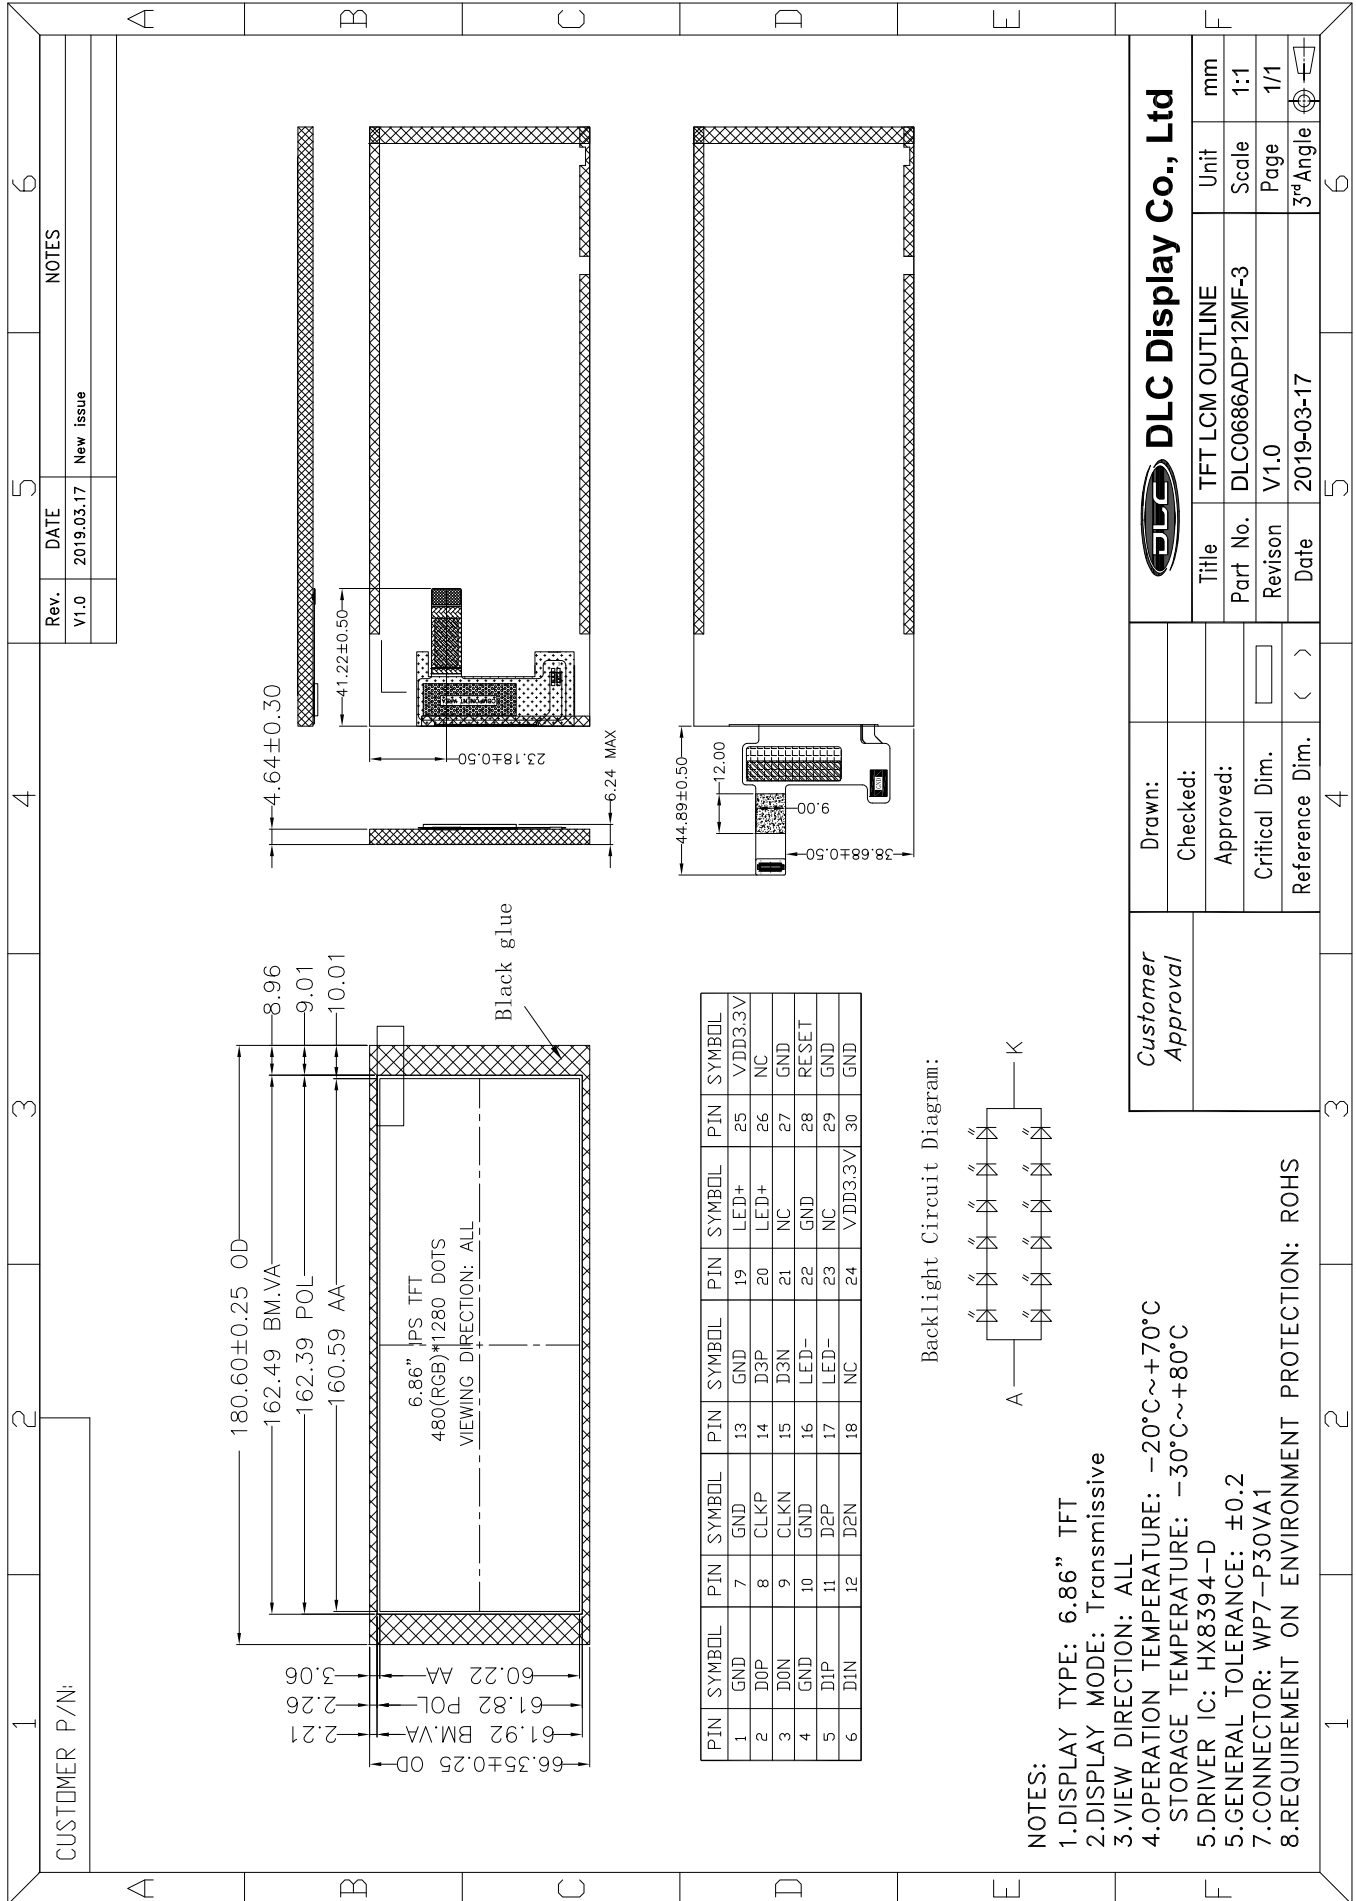

Outline Drawing

Customer Approval		DLC Display Co., Ltd	
Drawn:		Title	TFT LCM OUTLINE
Checked:		Part No.	DLC0686ADP12MF-3
Approved:		Revision	V1.0
Critical Dim.		Date	2019-03-17
Reference Dim.		Unit	mm
		Scale	1:1
		Page	1/1
		3rd Angle	