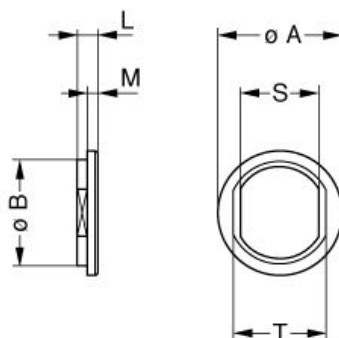

SUMMARY

Wires

Image is for illustrative purpose only

Series	2S
Termination type	No contacts / Accessory
IP rating	0
AWG wire size	0.00 - 0.00
Cable Ø	0.00 - 0.00 mm
Status	active

Download

[Request a quote](#)

[Catalog](#)

TECHNICAL DETAILS

Mechanics

Shell Style/Model	GRA*: Insulating washer
Keying	No keying
Housing Material	Polyamide, blue
Weight	.32 g

Performance

Configuration
Insulator
Rated Current

Others

Temp (min / max):	-50° C / +90° C
Humidity (max):	<=95% [at 60 deg C / 140 F]
Vibration:	15 g [10 Hz - 2000 Hz]
Shock Resistance:	100 g [6 ms]
Climatical Category:	50/175/21

Shielding (min): 75 dB (10 MHz)
Shielding (min): 40 dB (1 GHz)

DRAWINGS

No keying

Dimensions

	A	B	L	M	S	T
mm.	21.1	17.9	2.3	1.3	13.6	16.2
in.	0,83	0,70	0,09	0,05	0,54	0,64

RECOMMENDED BY LEMO

Tools

Cables