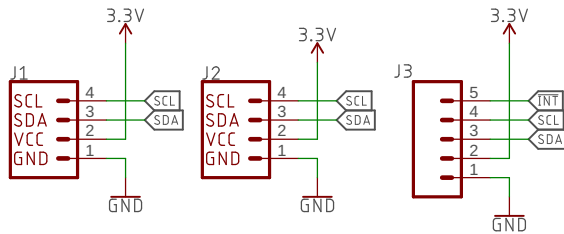

VEML6030 Ambient Light Sensor

Jumpers

Qwiic Connectors and Header

Released under the Creative Commons Attribution Share-Alike 4.0 License
<https://creativecommons.org/licenses/by-sa/4.0/>

TITLE: SparkFun_Ambient_Light_Sensor_VEML6030