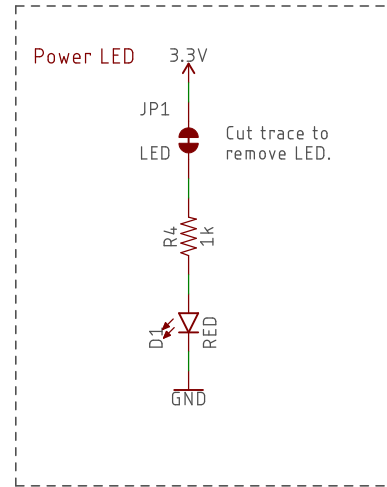

VEML6030 Ambient Light Sensor

Jumpers

Qwiic Connectors and Header

Released under the Creative Commons Attribution Share-Alike 4.0 License
<https://creativecommons.org/licenses/by-sa/4.0/>

TITLE: SparkFun_Ambient_Light_Sensor_VEML6030