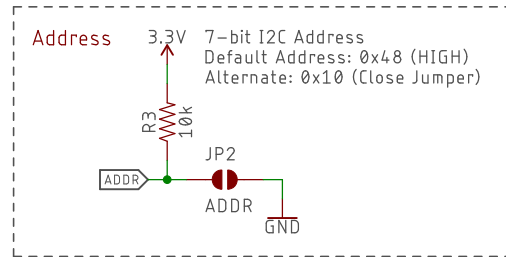

VEML6030 Ambient Light Sensor

Jumpers

Qwiic Connectors and Header

Released under the Creative Commons Attribution Share-Alike 4.0 License
<https://creativecommons.org/licenses/by-sa/4.0/>

TITLE: SparkFun_Ambient_Light_Sensor_VEML6030