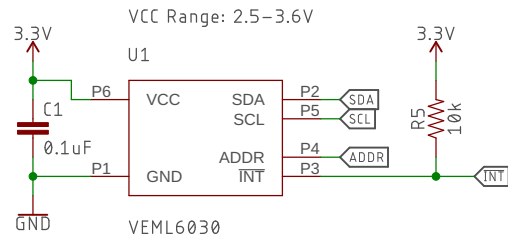

VEML6030 Ambient Light Sensor

Jumpers

Qwiic Connectors and Header

Released under the Creative Commons Attribution Share-Alike 4.0 License
<https://creativecommons.org/licenses/by-sa/4.0/>

TITLE: SparkFun_Ambient_Light_Sensor_VEML6030