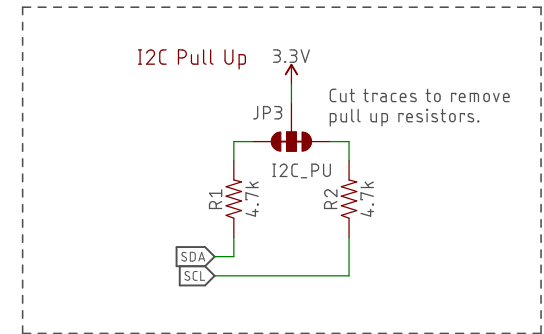

VEML6030 Ambient Light Sensor

Jumpers

Qwiic Connectors and Header

Released under the Creative Commons Attribution Share-Alike 4.0 License
<https://creativecommons.org/licenses/by-sa/4.0/>

TITLE: SparkFun_Ambient_Light_Sensor_VEML6030