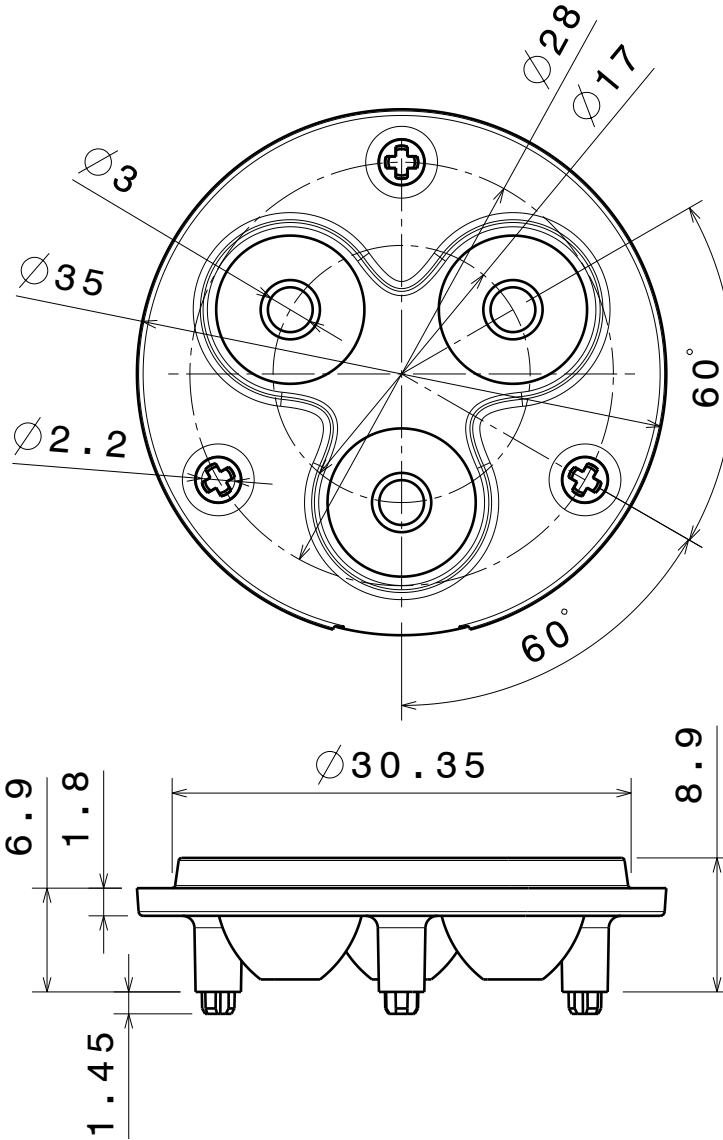

Isometric view
Scale: 1:1

Material: PMMA

Part no.s:

- C10891_GT3-XP-S
- C10891_GT3-XP-G-S
- C10891_GT3-OSL-S
- C10891_GT3-DD-S
- C10891_GT3-RE-ES-M
- C10891_GT3-Z5-S
- C10892_GT3-XP-M
- C10892_GT3-XP-G-M
- C10892_GT3-OSL-M
- C10892_GT3-DD-M
- C10892_GT3-XP-M
- C10892_GT3-Z5-M
- C10893_GT3-XP-W
- C10893_GT3-XP-G-W
- C10893_GT3-OSL-W
- C10893_GT3-DD-W
- C10893_GT3-RE-ES-W
- C11623_GT3-RE-VW
- C11623_GT3-N19-VW
- C11624_GT3-XP-VW
- C11624_GT3-XP-G-VW
- C11624_GT3-OSL-VW
- C11624_GT3-DD-VW
- C11624_GT3-Z5-VW

Bottom view

Front view

This drawing is our property.
It can't be reproduced
or communicated without
our written agreement.

L
T
F
F

e
e
i
i
N
n

DRAWING TITLE

Datasheet GT3-Series Lens

DRAWN BY p		DATE 08.01.2010		DRAWING TITLE Datasheet GT3-Series Lens			
CHECKED BY t k		DATE 07.01.2010		SIZE A4	DRAWING NUMBER -	REV 1	
DESIGNED BY hh		DATE 07.01.2010		SCALE 2:1	WEIGHT (g)	SHEET 1/1	