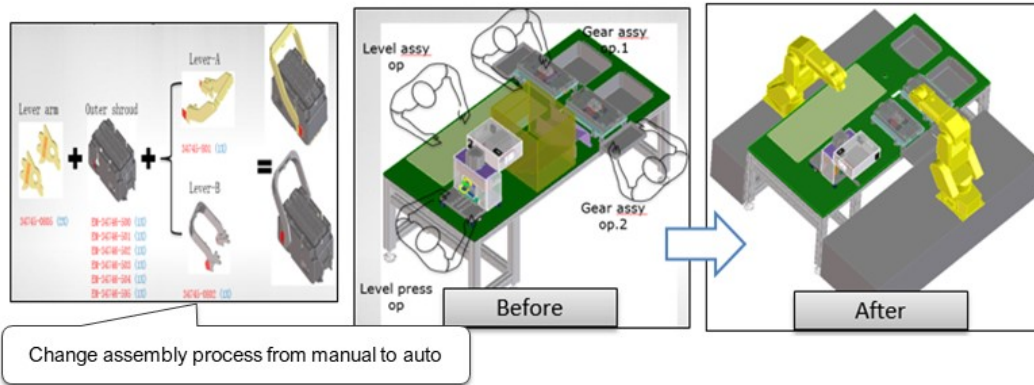

Product Change Notification

Date Issued :	April 06, 2022	PCN Number :	511801
Reason for Change :	Manufacturing Process Change (Molex)		
Description of Change :	This notification is to inform you about manufacturing process change for the part/s listed in this notice is changing. No changes will be made to product as part of this change.		
Reason for Short Notice :	Capacity Increase		
Assessment of Change :	First Article Inspection		
Planned Implementation Date :	June 15, 2022		
Sample Availability Date:	June 10, 2022		
Internal Molex Qualification Date :	May 27, 2022		
Last date to request Samples by Customer :	April 29, 2022		
Traceability Code Markings / Date :	Factory order number		

Before Picture

■ Product assembly review

Molex Confidential Information
 © 2016 Molex – All Rights Reserved. Unauthorized Reproduction/Distribution is Prohibited.

1

After Picture

Overview

- Refer to the orders, the capacity right now can't meet the requirement, to avoid customer line down, Robotics assembling gear and lever will be implemented on GPCM&GPEC4 to replace current manual assemble process to solve this issues, and quality will be improved at same time.
- Product Impact
 - no impact to fit, form or function
- Part Number Impact
 - see attached impacted parts list
- Level3 PPAP will be available upon request beginning Jun 8th,2022. Request for PPAP must occur by Jun 8th,2022 . Submissions must will not occur without request.
 - If PPAP requested, disposition response required within 5 days of submit date or it will be considered approved.
 - If no PPAP requested by Jun 8th,2022, the PPAP will be considered approved.