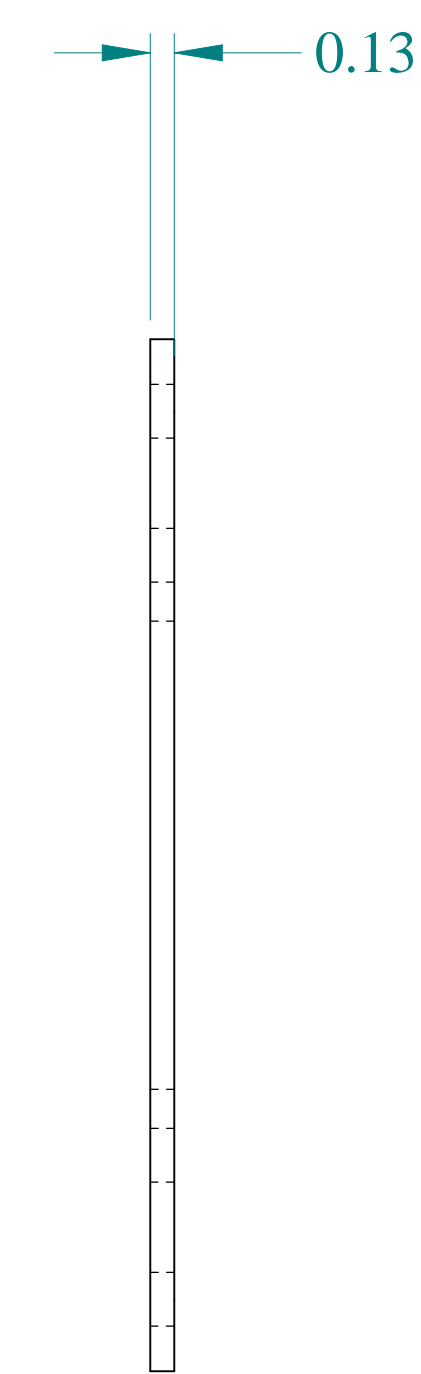

TOP VIEW

ISOMETRIC VIEWS

BACK VIEW

SIDE VIEW

FRONT VIEW

SIDE VIEW

BOTTOM VIEW

Data subject to change without notice.

Part #: 1487CRC

Date: Mar. 13, 2023

Link: www.hamdfg.com/1487CRC