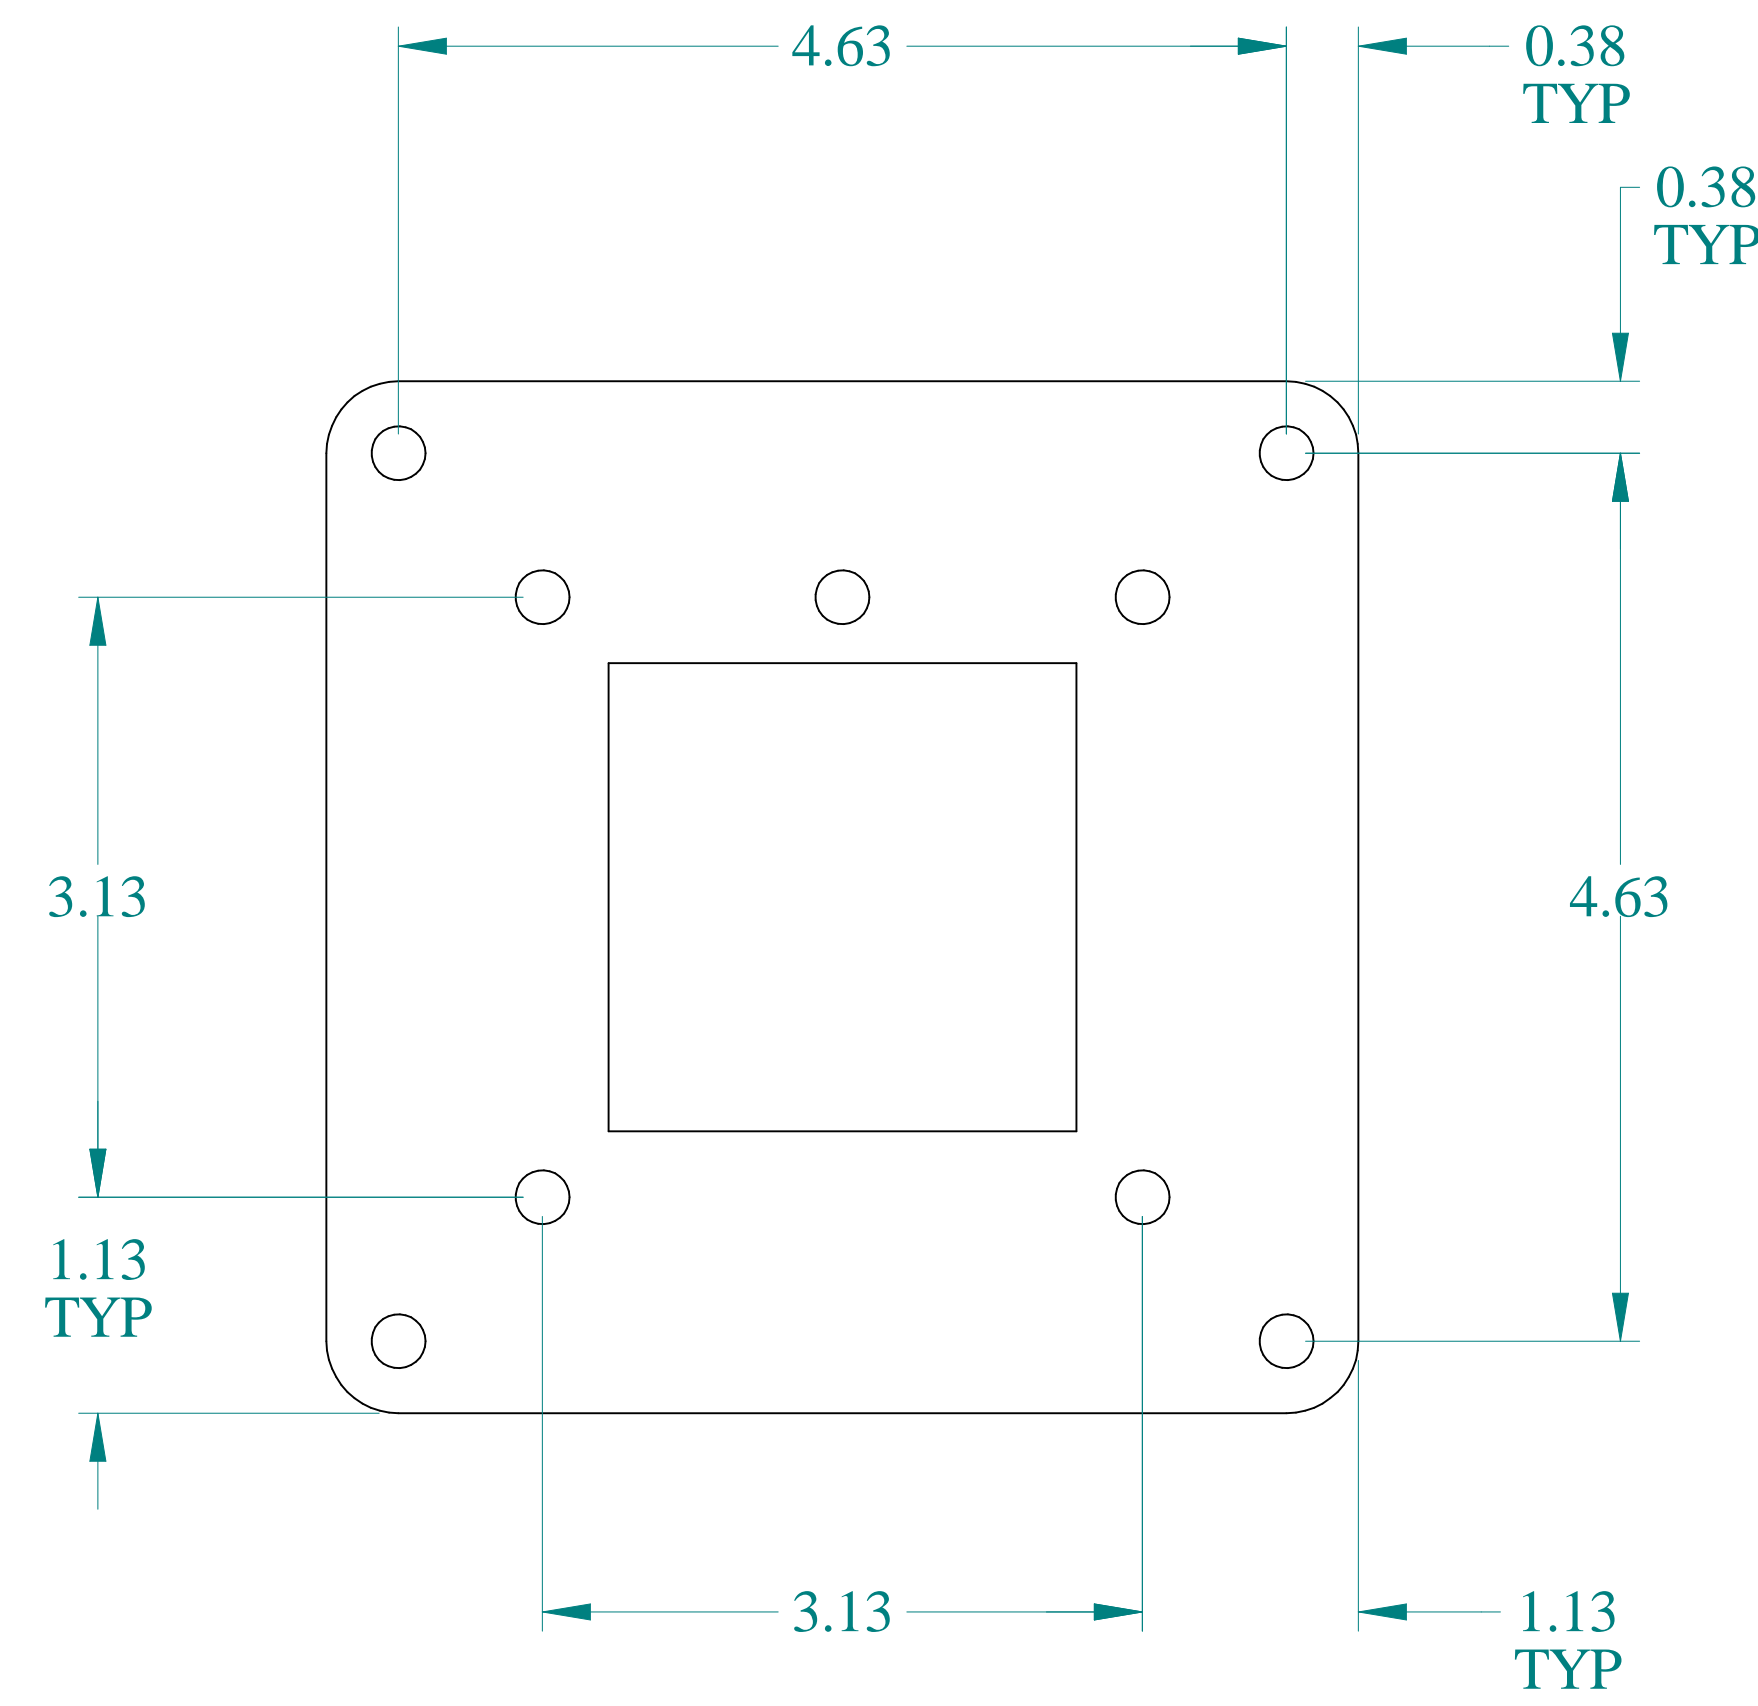

TOP VIEW

ISOMETRIC VIEWS

BACK VIEW

SIDE VIEW

FRONT VIEW

SIDE VIEW

BOTTOM VIEW

Data subject to change without notice.

Part #: 1487CRC

Date: Mar. 13, 2023

Link: www.hamdfg.com/1487CRC