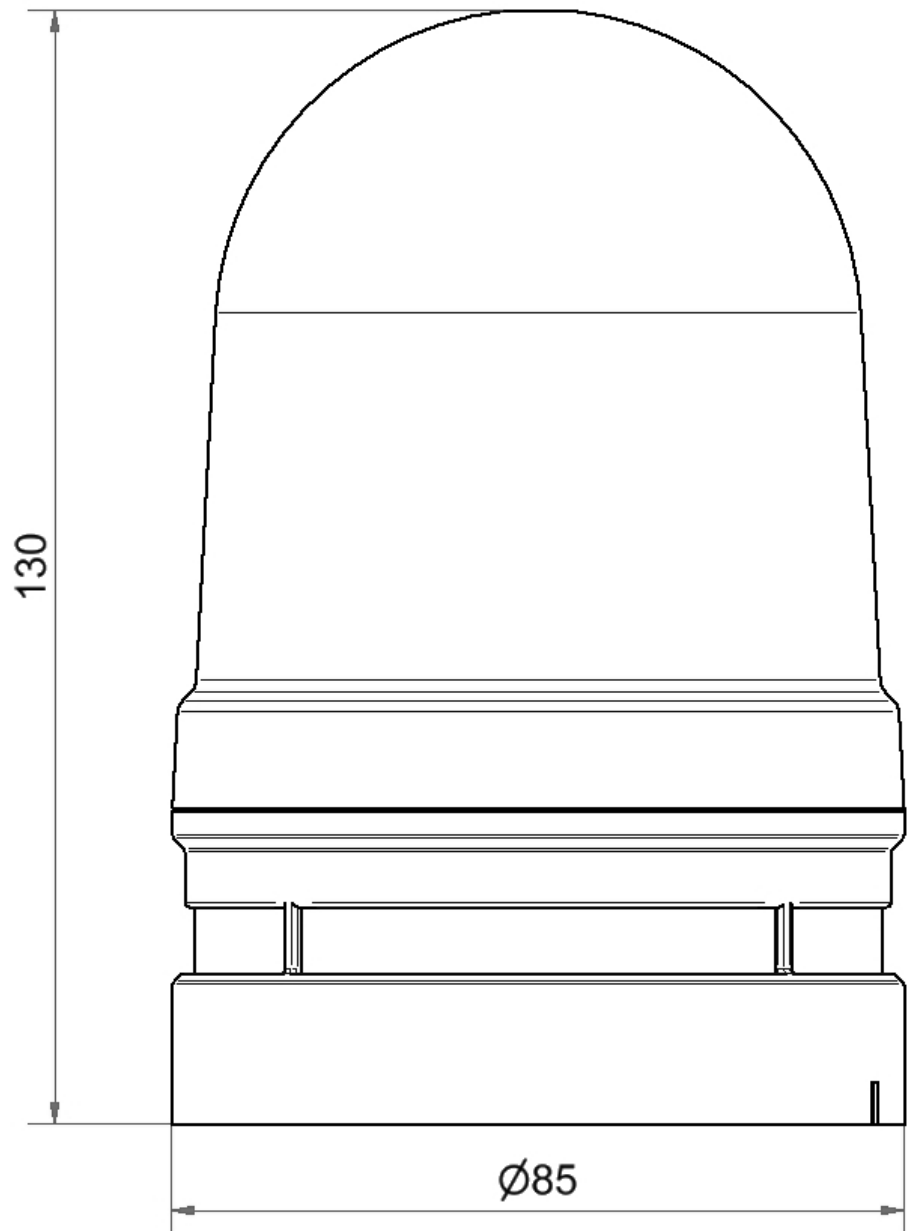

Midi / EvoSIGNAL

Midi TwinFLASH Combi 12/24VAC/DC YE

DRAWING

! For additional installation and mounting information, refer to the appropriate user guide at www.werma.com. This printed copy is for information only and is subject to alteration.