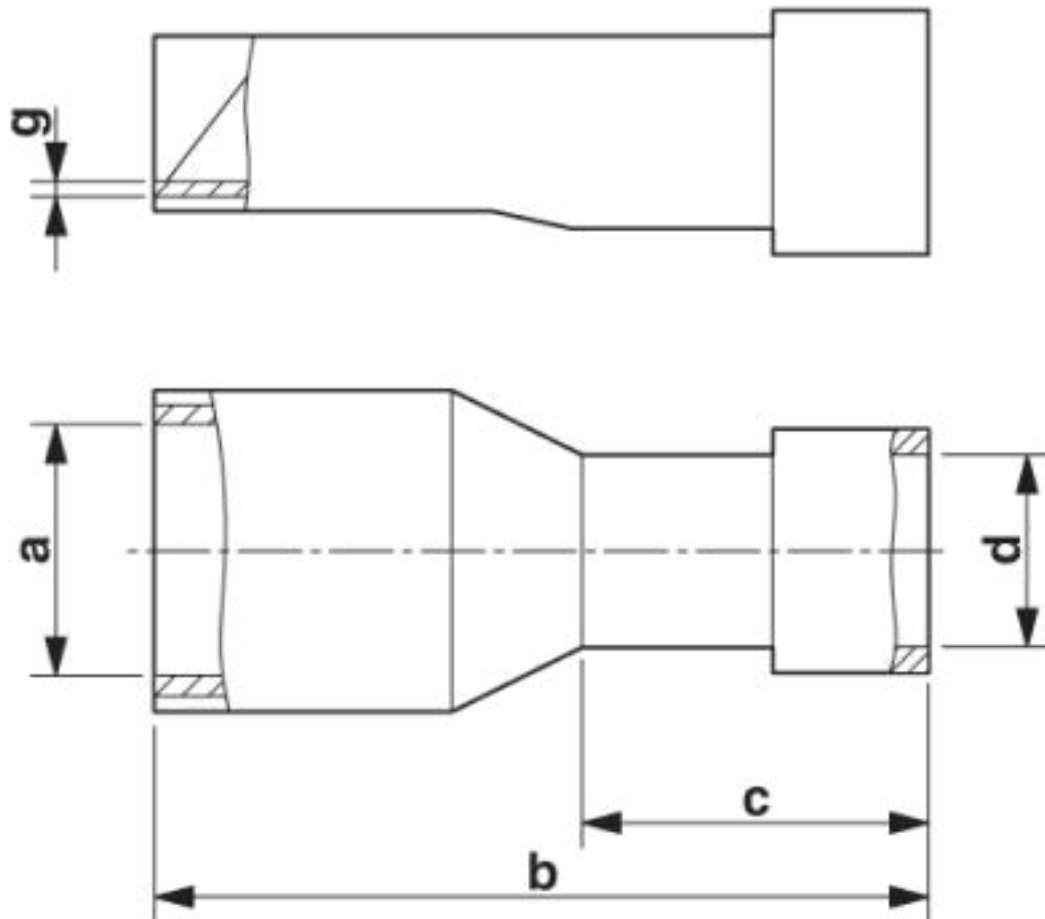

Connector - C-SCFFI 1,5/2,8X0,5 - 3240534

Dimensional drawing

Approvals

Approvals

Approvals

EAC / EAC

Ex Approvals

Approval details

EAC		7500651.22.01.00246