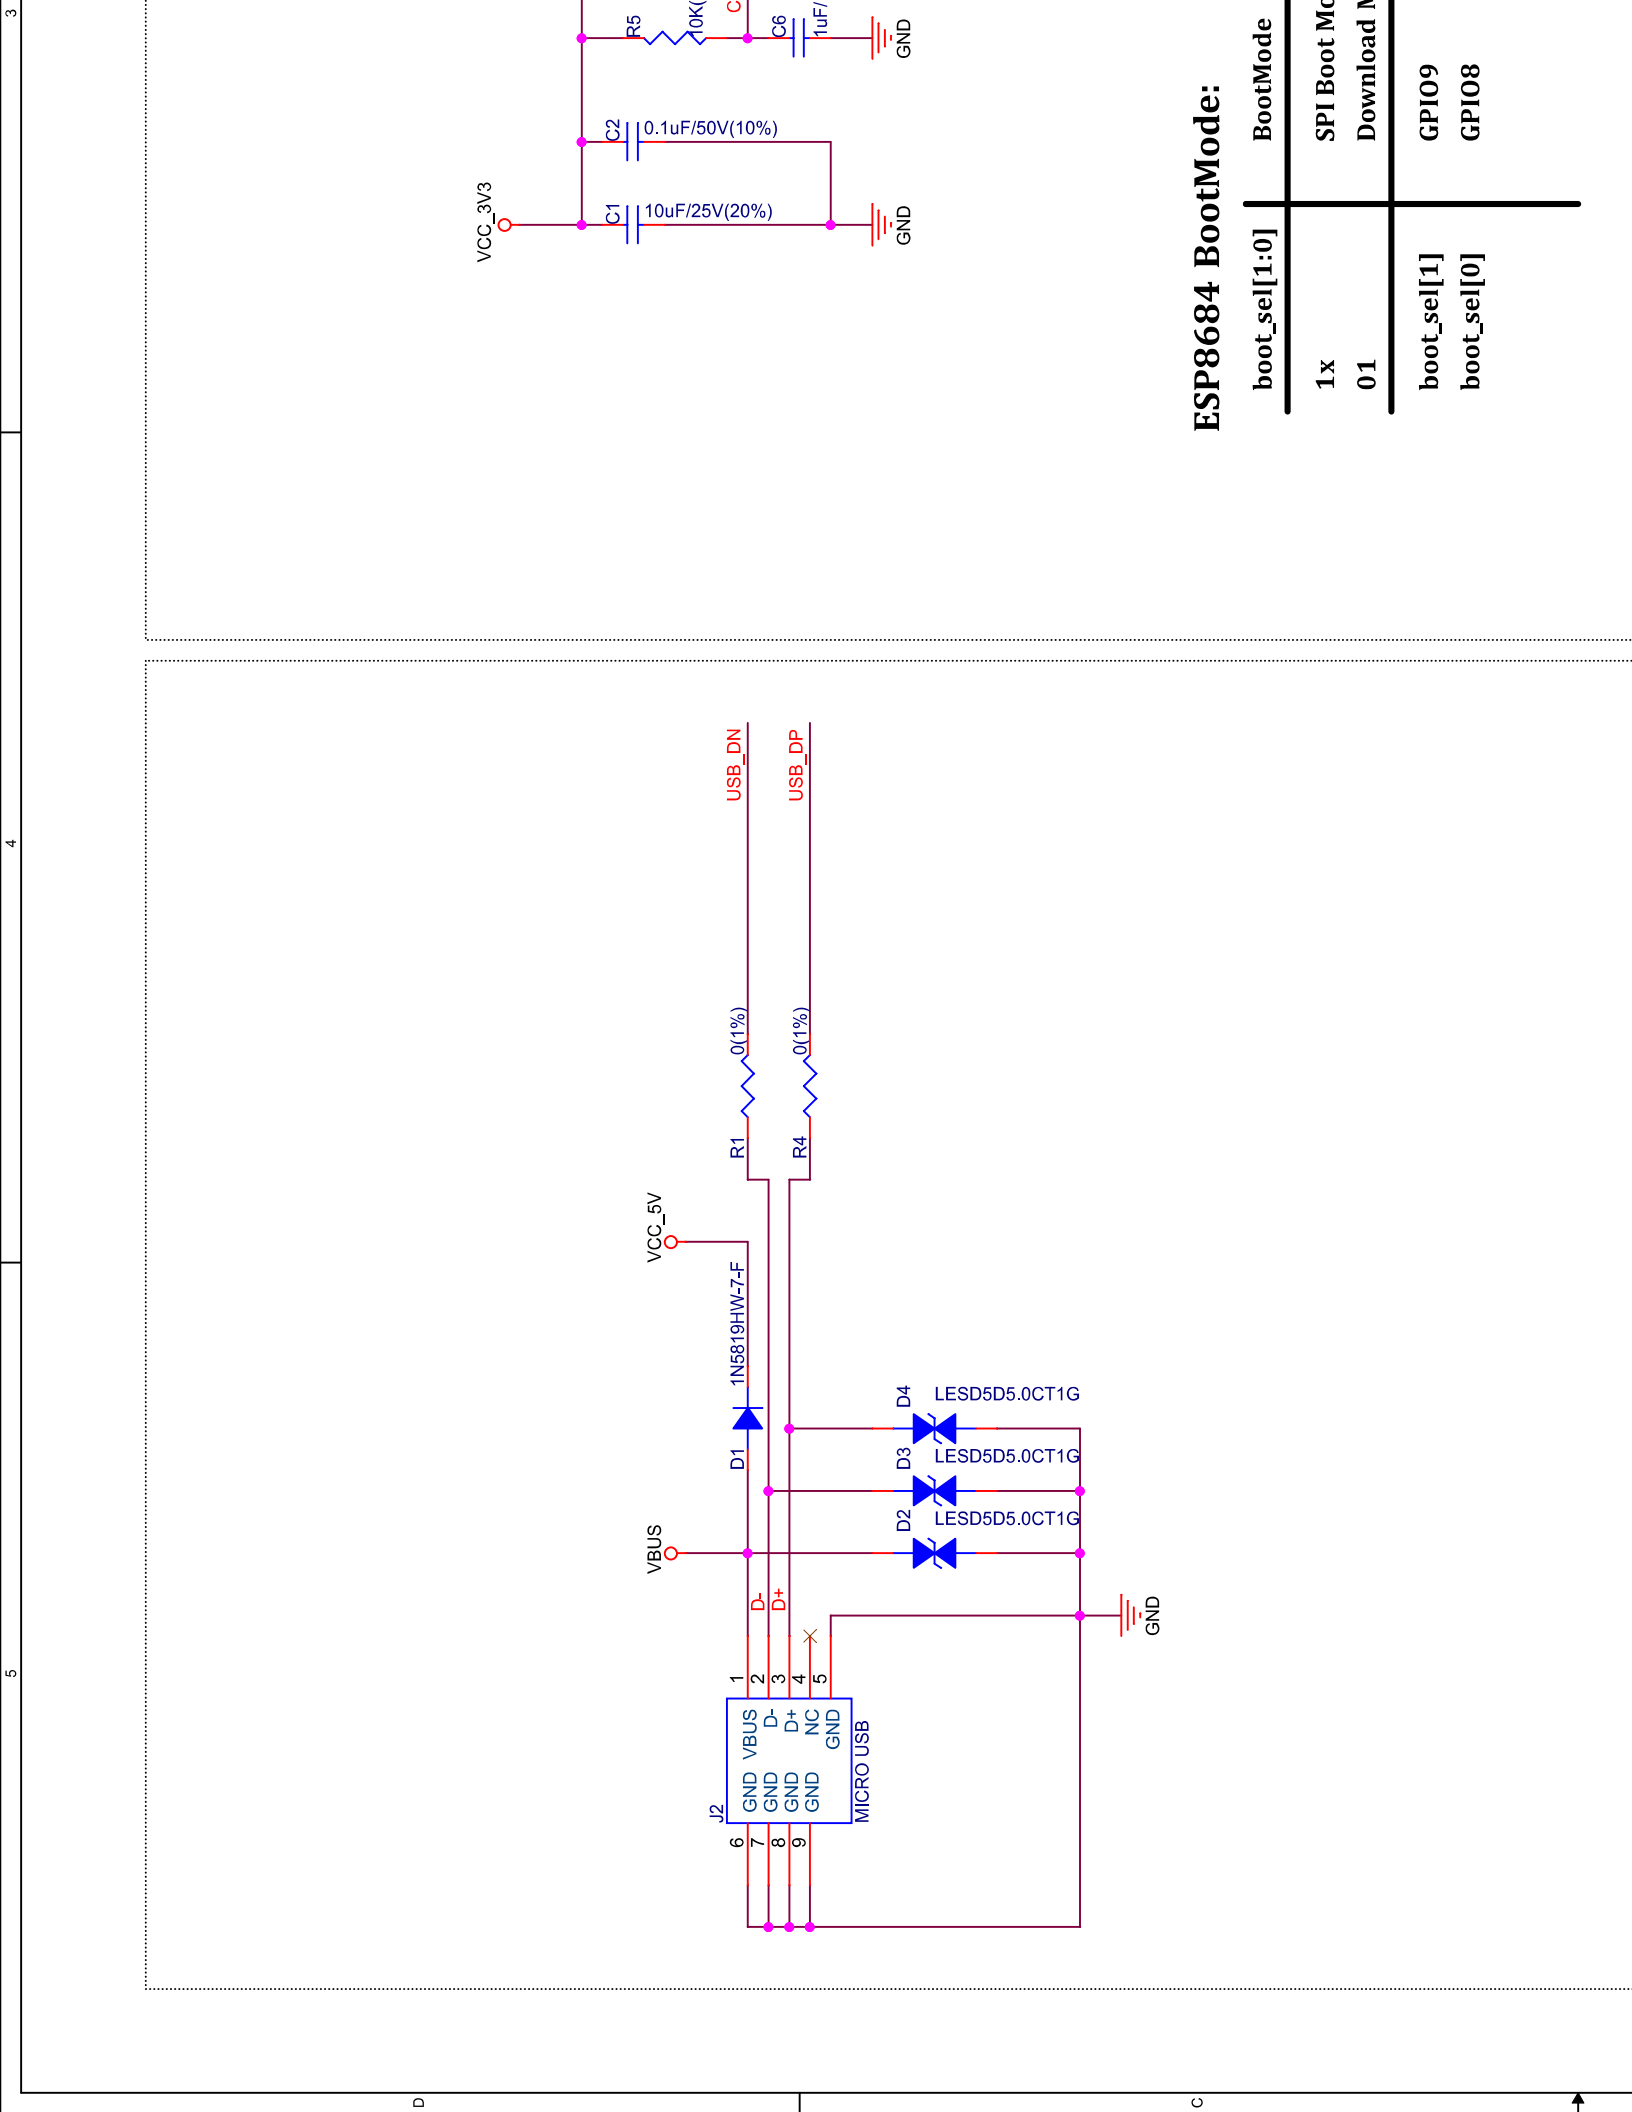

System Block:

ESP8684 BootMode:

boot_sel[1:0]	BootMode
1x	SPI Boot Mode
01	Download Mode
boot_sel[1]	GPI09
boot_sel[0]	GPI08