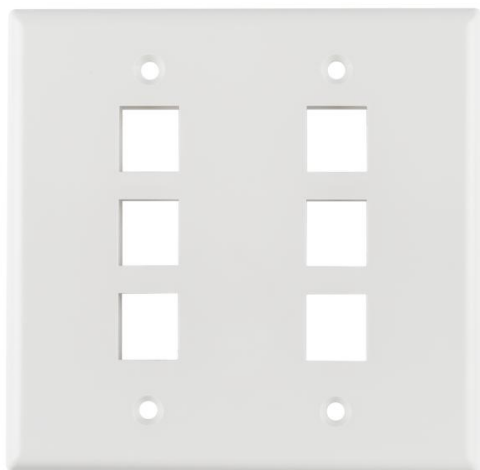

Specification Sheet

Part Number: FPDGSIX-W

Dual Gang 6 Port Flush Mount Faceplate, ABS 94V-0, White, 1/pkg

Article Number

854-39232

Type

FPDGSIX

Color

White (WH)

Features & Benefits

- Smooth finish, flush mount faceplate enables quick and easy installations.
- Plastic windows provide identification and also cover up the mounting screws.
- All faceplates come with color-matched mounting screws for a cleaner appearance.

Quantity Per

bag

Product Description

HellermannTyton offers a faceplate to fit into the breakout areas of most modular furniture brands including Herman Miller® Haworth®, HON®, and Steelcase®. The 3 or 4 port faceplate easily snaps into standard modular furniture openings. It can accommodate HellermannTyton modular jacks and multimedia modules, providing solutions for voice, coax, audio, video and fiber applications. The furniture faceplate ports can be identified with HellermannTyton faceplate labels.

Short Description

Dual Gang 6 Port Flush Mount Faceplate, ABS 94V-0, White, 1/pkg

Global Part Name

FPDGSIX

Technical Description

Dual Gang 6 Port Flush Mount Faceplate, White

Port Count

6