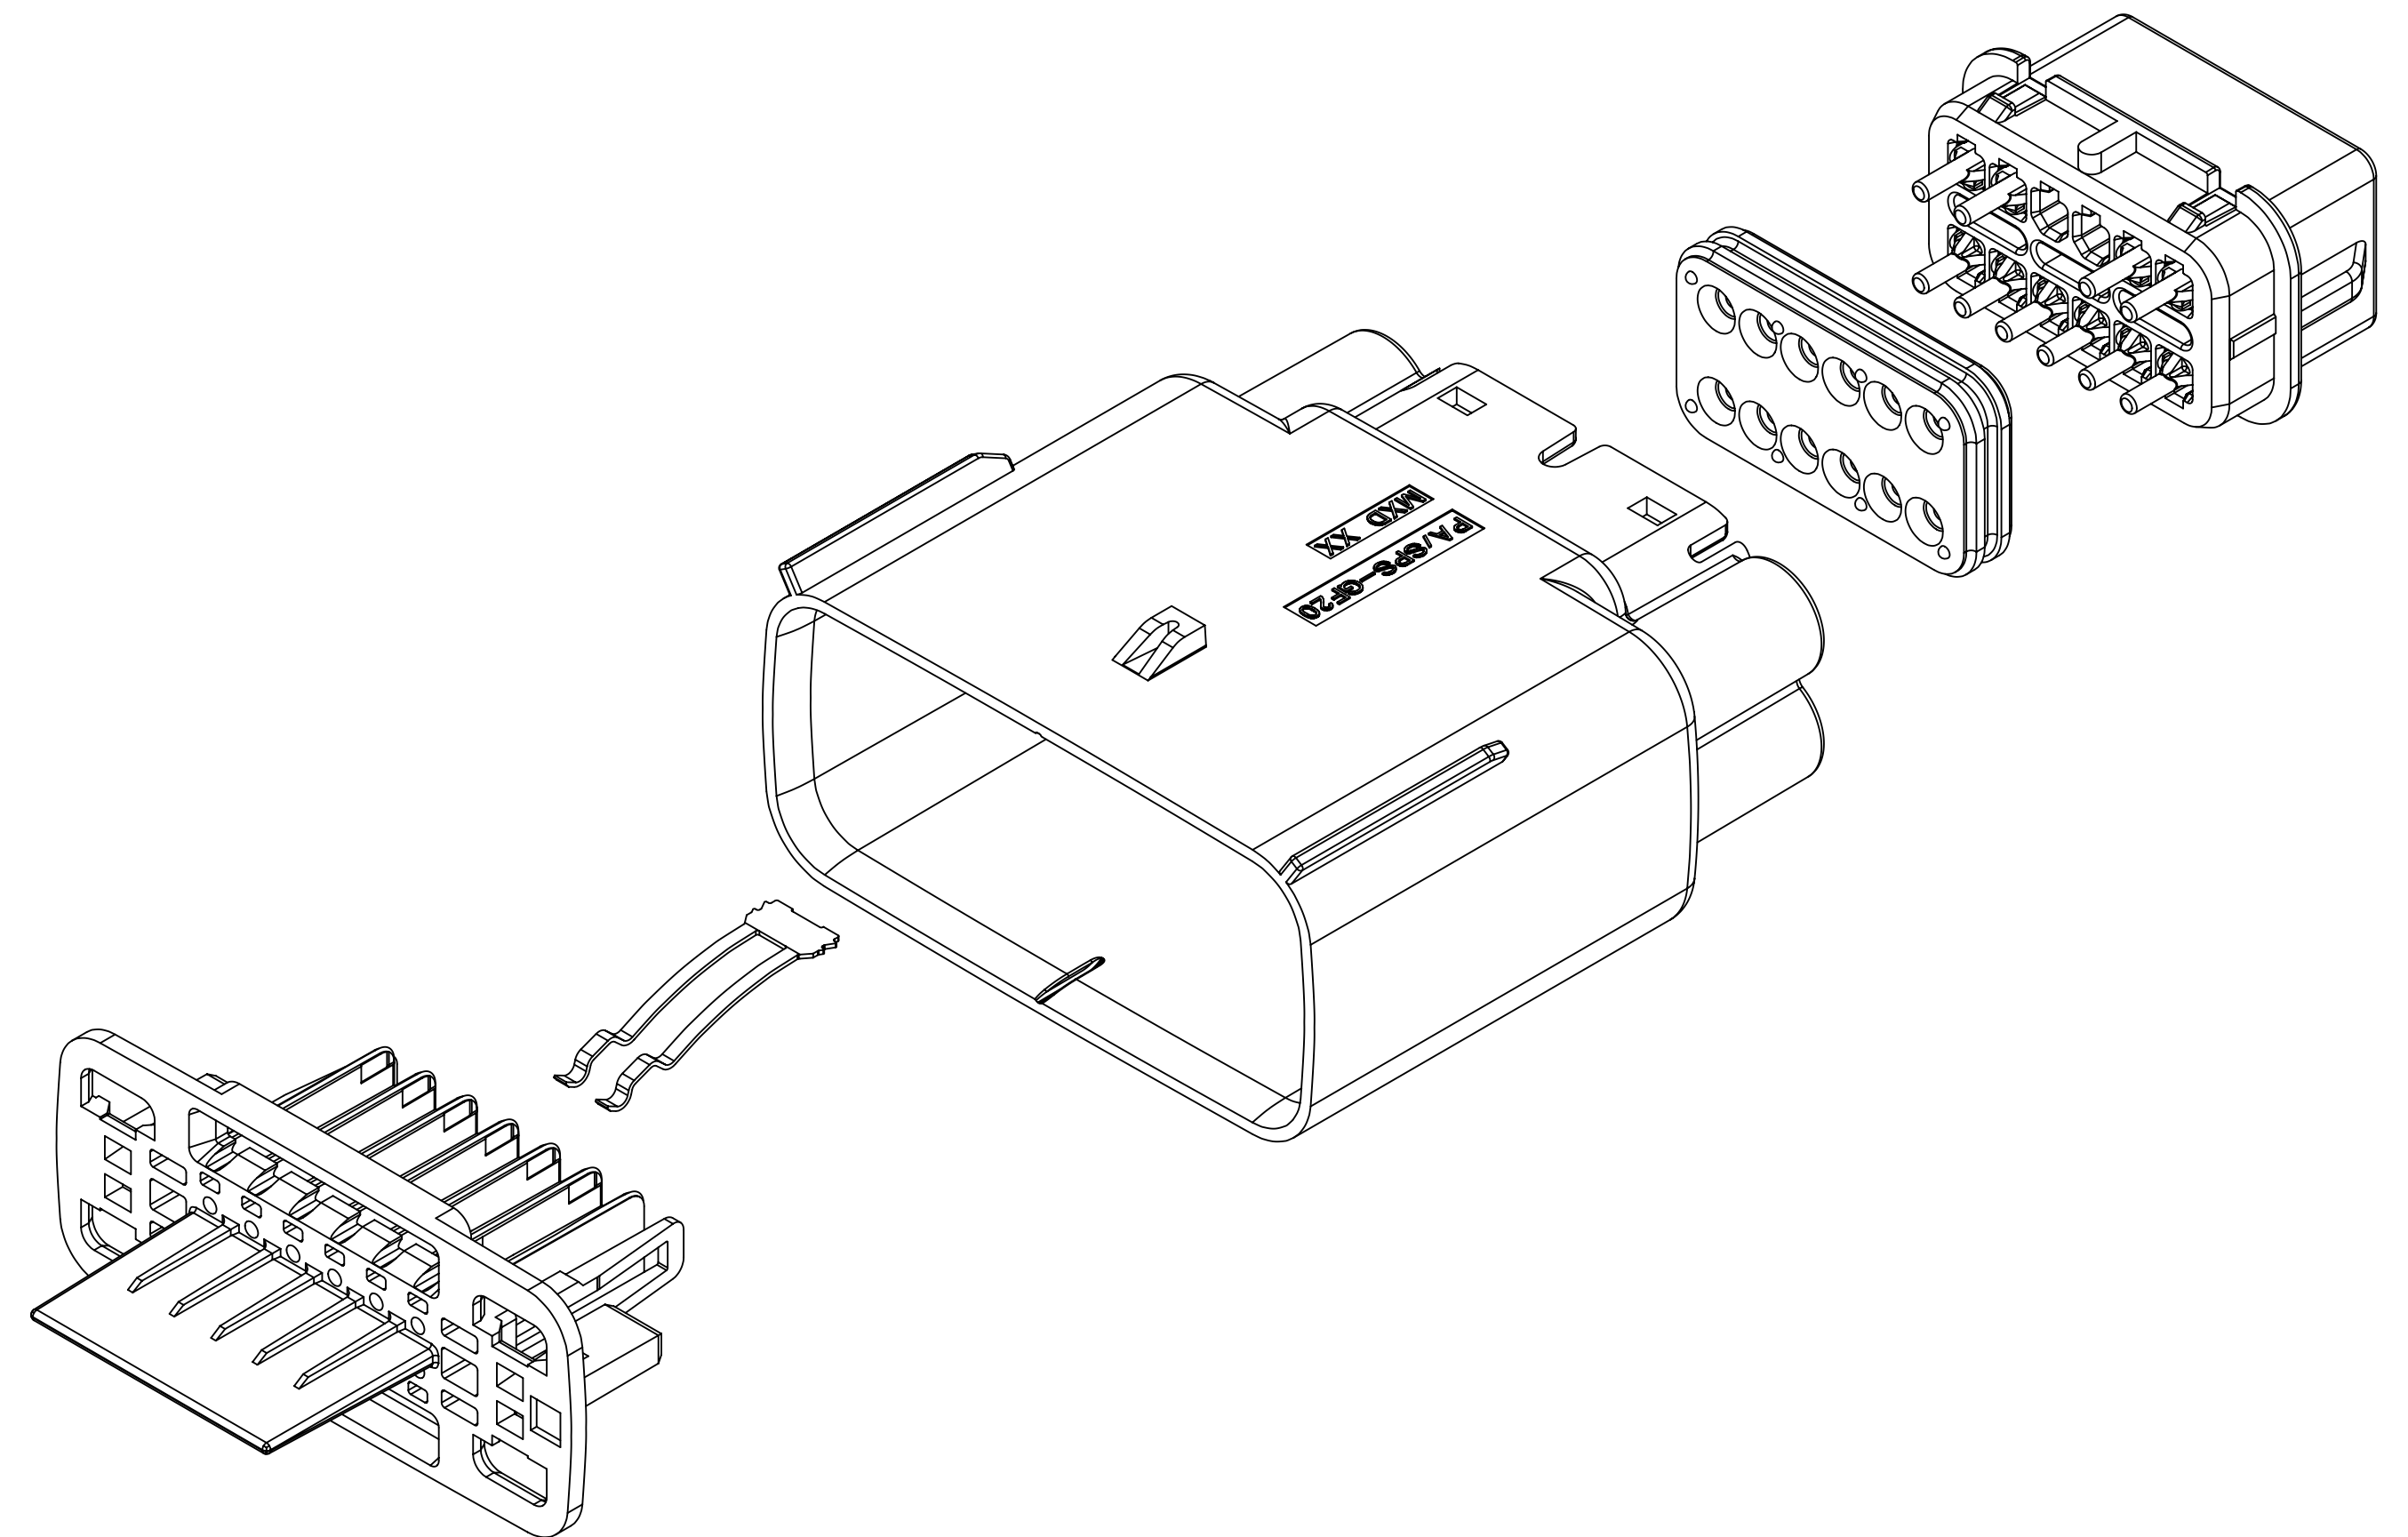

2. DESIGN - MATERIALS:

- a. SEE BOM TABLE IN SD-34986-8002

3. DESIGN - GEOMETRY:

- a. THE 3-D CAD DATA IS BASIC (WITHOUT TOLERANCE) AND MASTER FOR THIS PART WITH THE EXCEPTION OF UNDERLINED DIMENSIONS. DIMENSIONAL INFORMATION NOT SHOWN ON THIS DRAWING IS DEFINED BY THE DATA FILE AT ITS LATEST REVISION.
  - b. GEOMETRIC DIMENSIONS AND TOLERANCES PER ASME Y14.5M-2009
  - c. EDGES AND UNDIMENSIONED DETAILS PER ISO13715
  - d. CORNERS SHOWN AS SHARP TO BE R 0.2 MAX.
  - e. LETTERING SHALL BE 0.15 MAX RAISED IN 0.25 MAX RECESS PAD. THIS INCLUDES RECYCLING CODE, CAVITY ID, VENDOR IDENTIFICATION, AND CUSTOMER MATERIAL NUMBER.
  - f. VISUAL DEFECTS SHALL MEET COSMETIC STANDARD PS-45499-002 (Class B).
  - g. LASER MARKING:
    1. PART NUMBER
    2. DAY OF THE YEAR
    3. SHIFT
    4. YEAR
2. FOR ADDITIONAL INFORMATION SEE SECTION 5 UNDER PROCEDURES IN ES-34735-008.

TYCO 2.8mm CABLE SEAL TERMINAL	
FORD P/N MALE BLADE	GRIP SIZE
3F2T-14421-GA	12
IFIT-14421-JA	14
IFIT-14421-HA	16
IFIT-14421-GA	18
IFIT-14421-FA	20
IFIT-14421-EA	22

INSPECTION NUMBER LOG	
REV	REV DESCRIPTION
C1	1. UPDATED THE VIEWS IN SHEET 2 2. CHANGED THE DIM 15.00+/-0.10 TO 15.00+0.30/-0.20 IN SHEET 4
C	REDRAWN MOVED BOM TO SD-34986-8002

SYMBOLS		THIS DRAWING CONTAINS INFORMATION THAT IS PROPRIETARY TO MOLEX ELECTRONIC TECHNOLOGIES, LLC AND SHOULD NOT BE USED WITHOUT WRITTEN PERMISSION	
DIMENSION UNITS	SCALE	CURRENT REV DESC:	
$\nabla = 0$	mm	1.5:1	
$\nabla = 0$	GENERAL TOLERANCES (UNLESS SPECIFIED)		
$\nabla = 0$	ANGULAR TOL $\pm$ 3.0°		
$\nabla = 0$	4 PLACES	$\pm$	
$\nabla = 0$	3 PLACES	$\pm$	
$\nabla = 0$	2 PLACES	$\pm$ 0.1	
$\nabla = 0$	1 PLACE	$\pm$ 0.3	
$\nabla = 0$	0 PLACES	$\pm$	
$\nabla = 0$	DRAFT WHERE APPLICABLE MUST REMAIN WITHIN DIMENSIONS		
THIRD ANGLE PROJECTION		DRAWING	SERIES
		A1-SIZE	34986
EC NO: 177763		DRWN: LSONG05 2018/05/30	
CHK'D: MVANSLAMBROU		2018/06/12	
APPR: MVANSLAMBROU		2018/06/12	
INITIAL REVISION:		DRWN: APROFFITT 2013/05/06	
		2013/05/16	
		APPR: VKOSHY	
DOCUMENT NUMBER		DOC TYPE	DOC PART
SD-34986-8001		PSD	001
REVISION		C1	
MATERIAL NUMBER		CUSTOMER	SHEET NUMBER
		GENERAL MARKET	1 OF 5