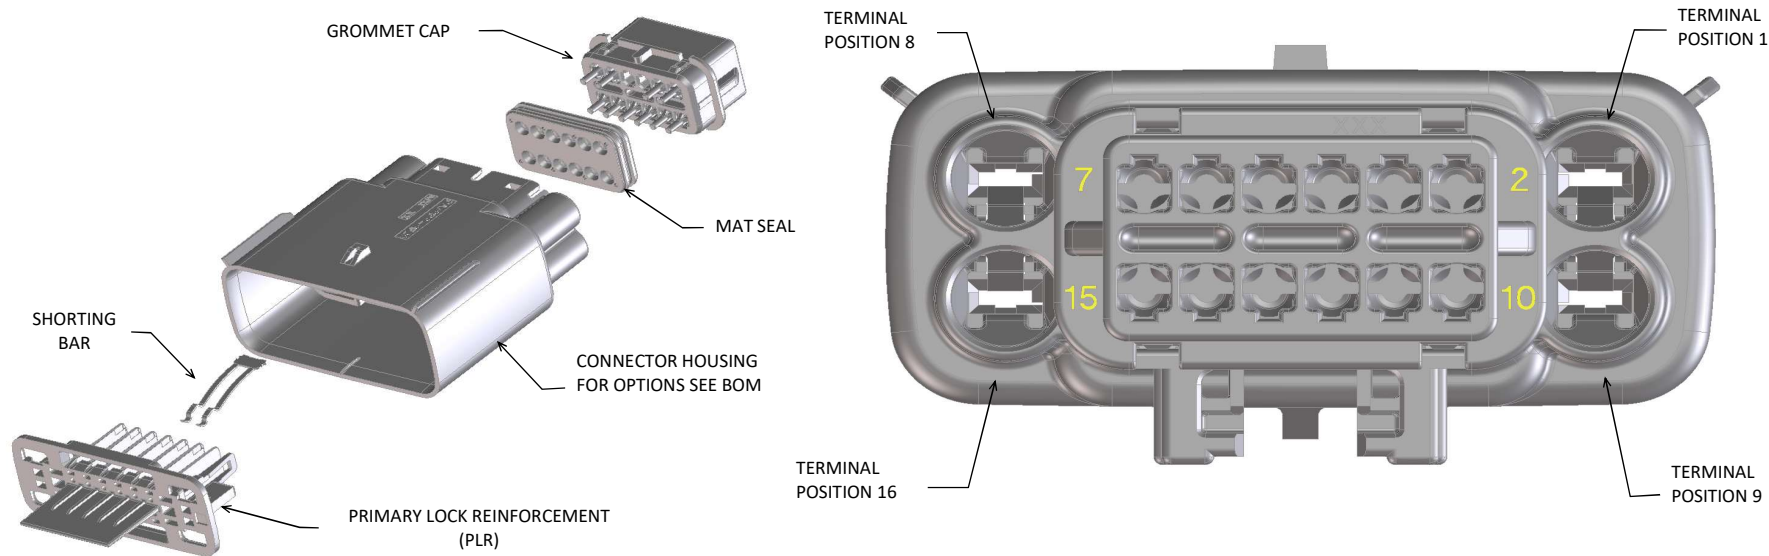

MX150 16 WAY HYBRID BLADE SEALED ASSEMBLY MAT SEAL (2.8mm CAVITIES OPEN)
BOM AND PIN OUT SHEET

ABBREVIATION	DESCRIPTION	COLOR	MATERIAL
A-BLK	HOUSING, KEYING OPTION A	BLACK	SPS/NYLON GF20
B-LG	HOUSING, KEYING OPTION B	LIGHT GRAY	SPS/NYLON GF20
C-BR	HOUSING, KEYING OPTION C	BROWN	SPS/NYLON GF20
D-GR	HOUSING, KEYING OPTION D	GREEN	SPS/NYLON GF20
A-YW	HOUSING, KEYING OPTION A	YELLOW	SPS/NYLON GF20
C-DG	HOUSING, KEYING OPTION C	DARK GRAY	SPS/NYLON GF20
D-SG	HOUSING, KEYING OPTION D	STONE GRAY	SPS/NYLON GF20
E-BLK	HOUSING, KEYING OPTION E	BLACK	SPS/NYLON GF20
F-LG	HOUSING, KEYING OPTION F*	LIGHT GRAY	SPS/NYLON GF20
G-BR	HOUSING, KEYING OPTION G	BROWN	SPS/NYLON GF20
H-YW	HOUSING, KEYING OPTION H	YELLOW	SPS/NYLON GF20
GC-S	STANDARD GROMMET CAP	BLACK	SPS/NYLON GF20
GC-SB1	SHORTING BAR GROMMET CAP 1	BLACK	SPS/NYLON GF20
GC-SB2	SHORTING BAR GROMMET CAP 2	BLACK	SPS/NYLON GF20
GC-SB3	SHORTING BAR GROMMET CAP 3	BLACK	SPS/NYLON GF20
GC-SB4	SHORTING BAR GROMMET CAP 4	BLACK	SPS/NYLON GF20
GC-SB5	SHORTING BAR GROMMET CAP 5	BLACK	SPS/NYLON GF20
GC-SB6	SHORTING BAR GROMMET CAP 6	BLACK	SPS/NYLON GF20
SB	SHORTING BAR	GOLD PL	30100 STAINLESS STEEL
PLR	PLR	NATURAL	SPS/NYLON GF20
M	MAT SEAL	RUST RED	INHERENTLY LUBRICATED SILICONE

CLIPSLOT TYPE "A" STANDARD FOR ALL KEYING OPTIONS
*CLIPSLOT TYPE "B" OPTIONAL

FOR ADDITIONAL INFORMATION SEE SD-34986-8001