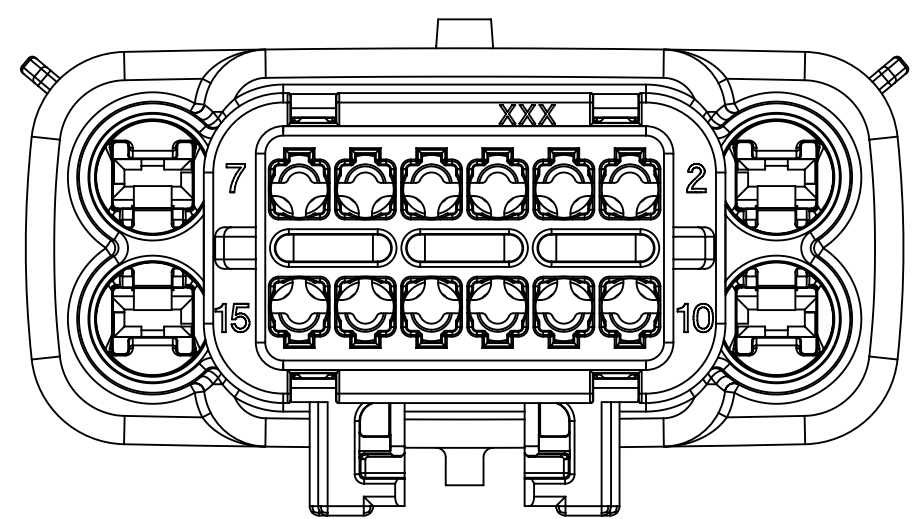

SHEET DESCRIPTION

CONFIGURATIONS

STANDARD GROMMET CAP