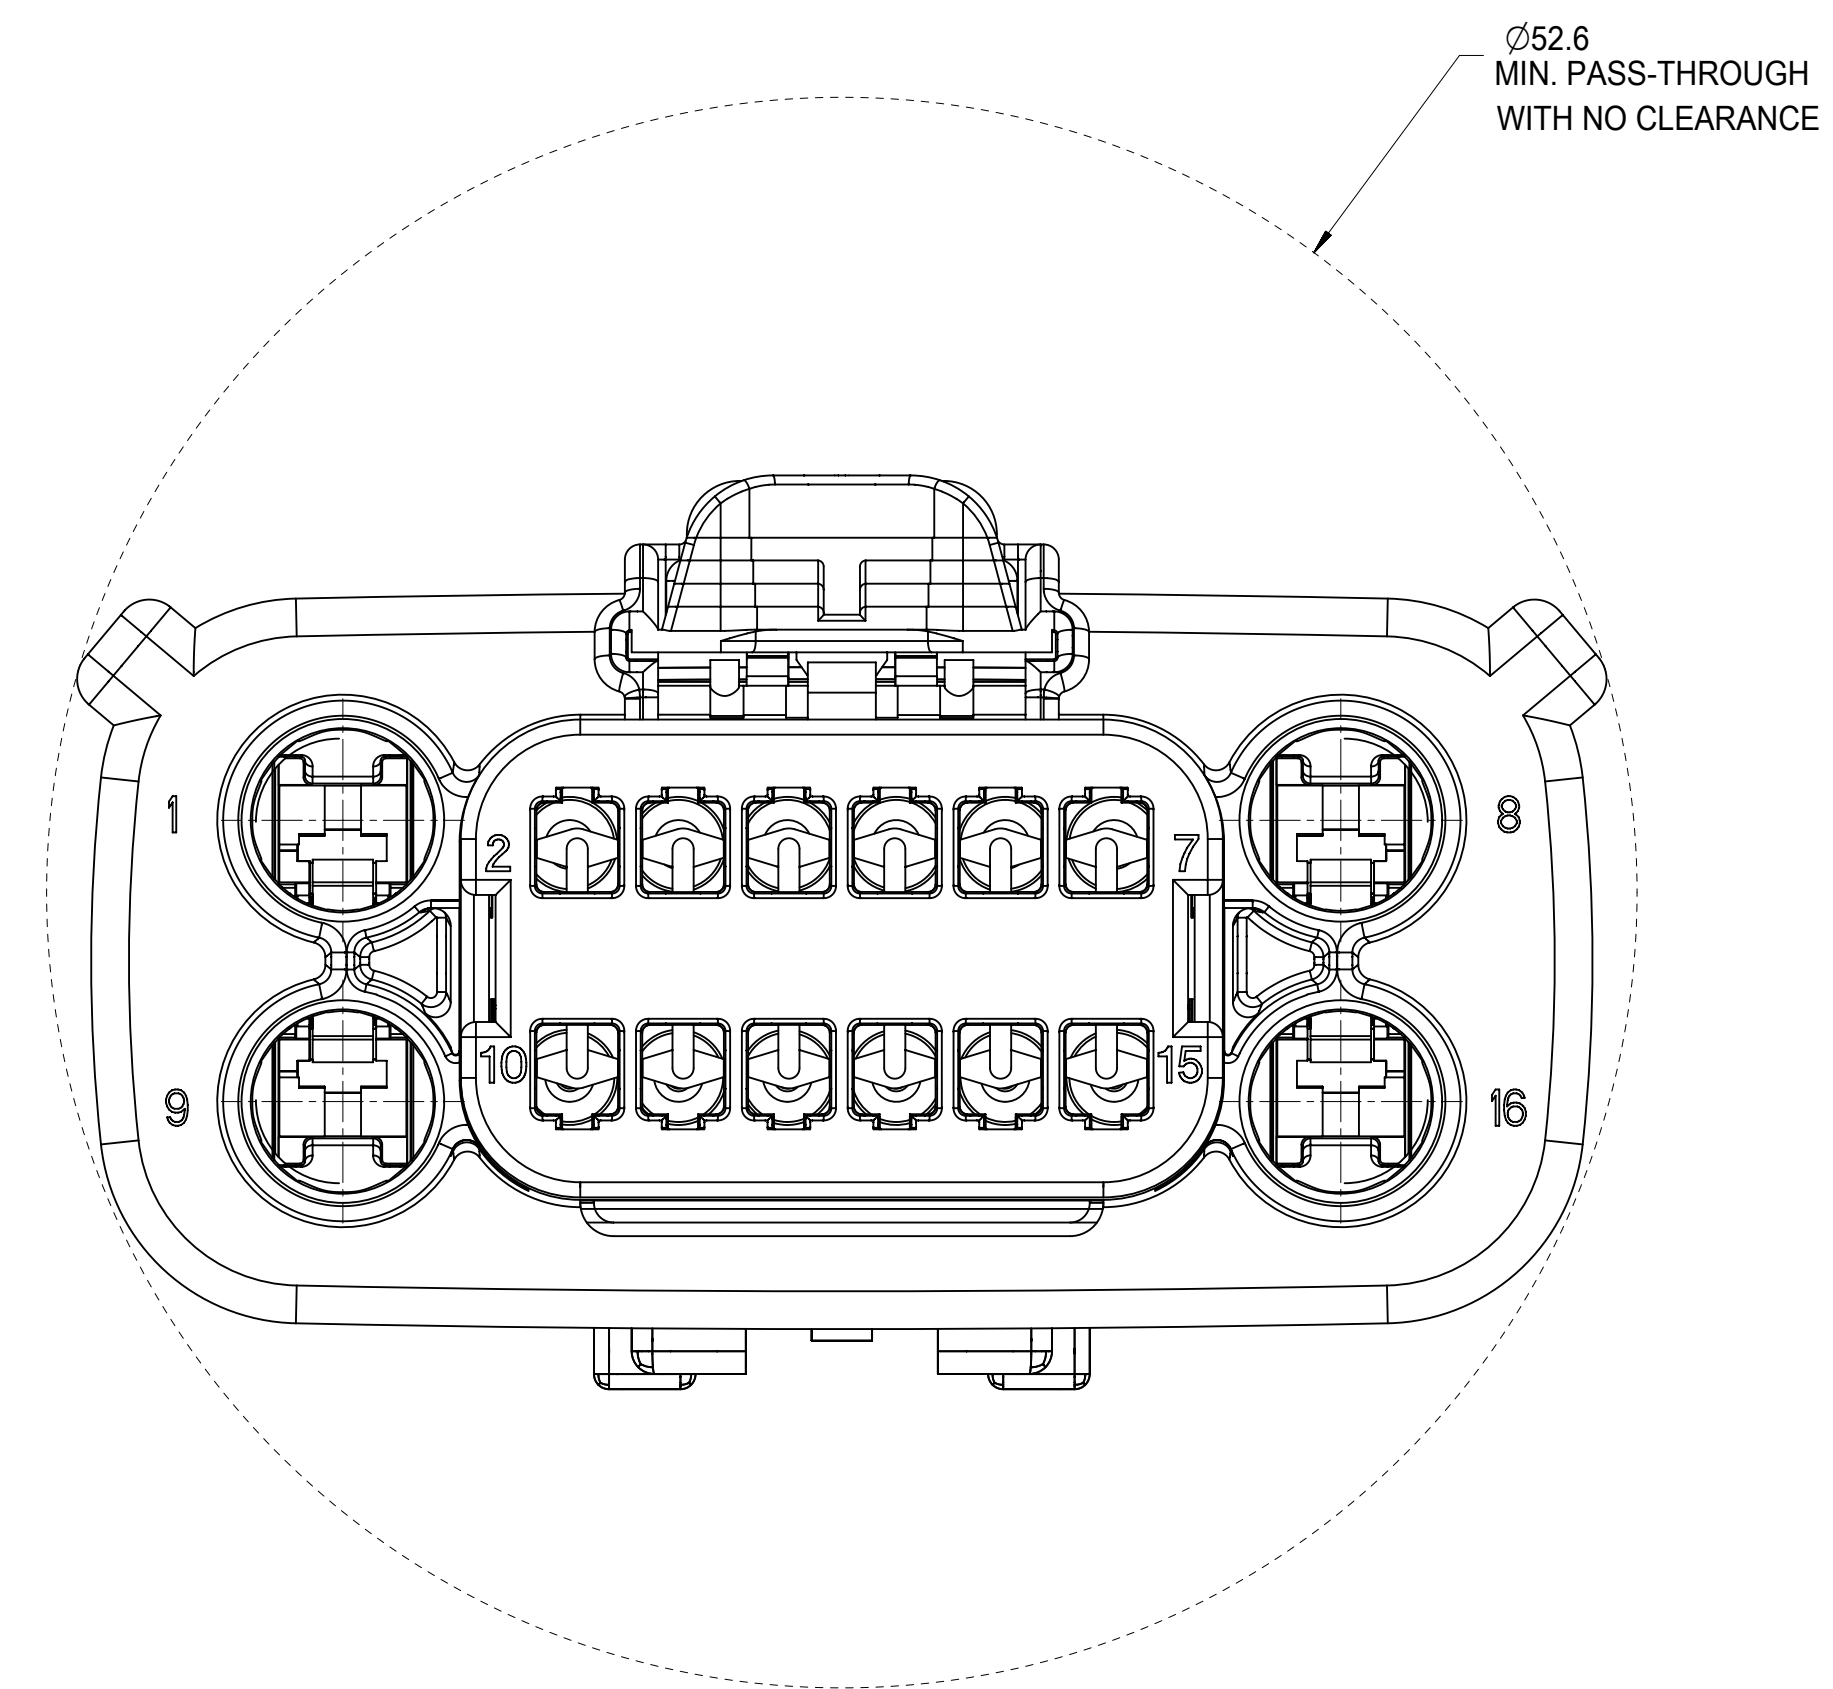

SHEET DESCRIPTION

SYSTEM PACKAGING

SYMBOLS		THIS DRAWING CONTAINS INFORMATION THAT IS PROPRIETARY TO MOLEX ELECTRONIC TECHNOLOGIES, LLC AND SHOULD NOT BE USED WITHOUT WRITTEN PERMISSION		CURRENT REV DESC:		molex	
▽ = 0	DIMENSION UNITS	mm	SCALE	3:1		MX150 16 WAY HYBRID BLADE SEALED ASSEMBLY	
▽ = 0	GENERAL TOLERANCES (UNLESS SPECIFIED)		EC NO: 177763		PRODUCT CUSTOMER DRAWING		
▽ = 0	ANGULAR TOL ± 3.0°		DRWN: LSONG05 2018/05/30		DOCUMENT NUMBER		DOC TYPE | DOC PART | REVISION
▽ = 0	4 PLACES ±		CHK'D: MVANSLAMBROU 2018/06/12		SD-34986-8001		PSD | 001 | C1
▽ = 0	3 PLACES ±		APPR: MVANSLAMBROU 2018/06/12		MATERIAL NUMBER		CUSTOMER
▽ = 0	2 PLACES ± 0.1		INITIAL REVISION:		GENERAL MARKET		SHEET NUMBER
▽ = 0	1 PLACE ± 0.3		DRWN: APROFFITT 2013/05/06		SERIES		
▽ = 0	0 PLACES ±		APPR: VKOSHY 2013/05/16		DRAWING		
▽ = 0	DRAFT WHERE APPLICABLE MUST REMAIN WITHIN DIMENSIONS		THIRD ANGLE PROJECTION		A1-SIZE		
▽ = 0					34986