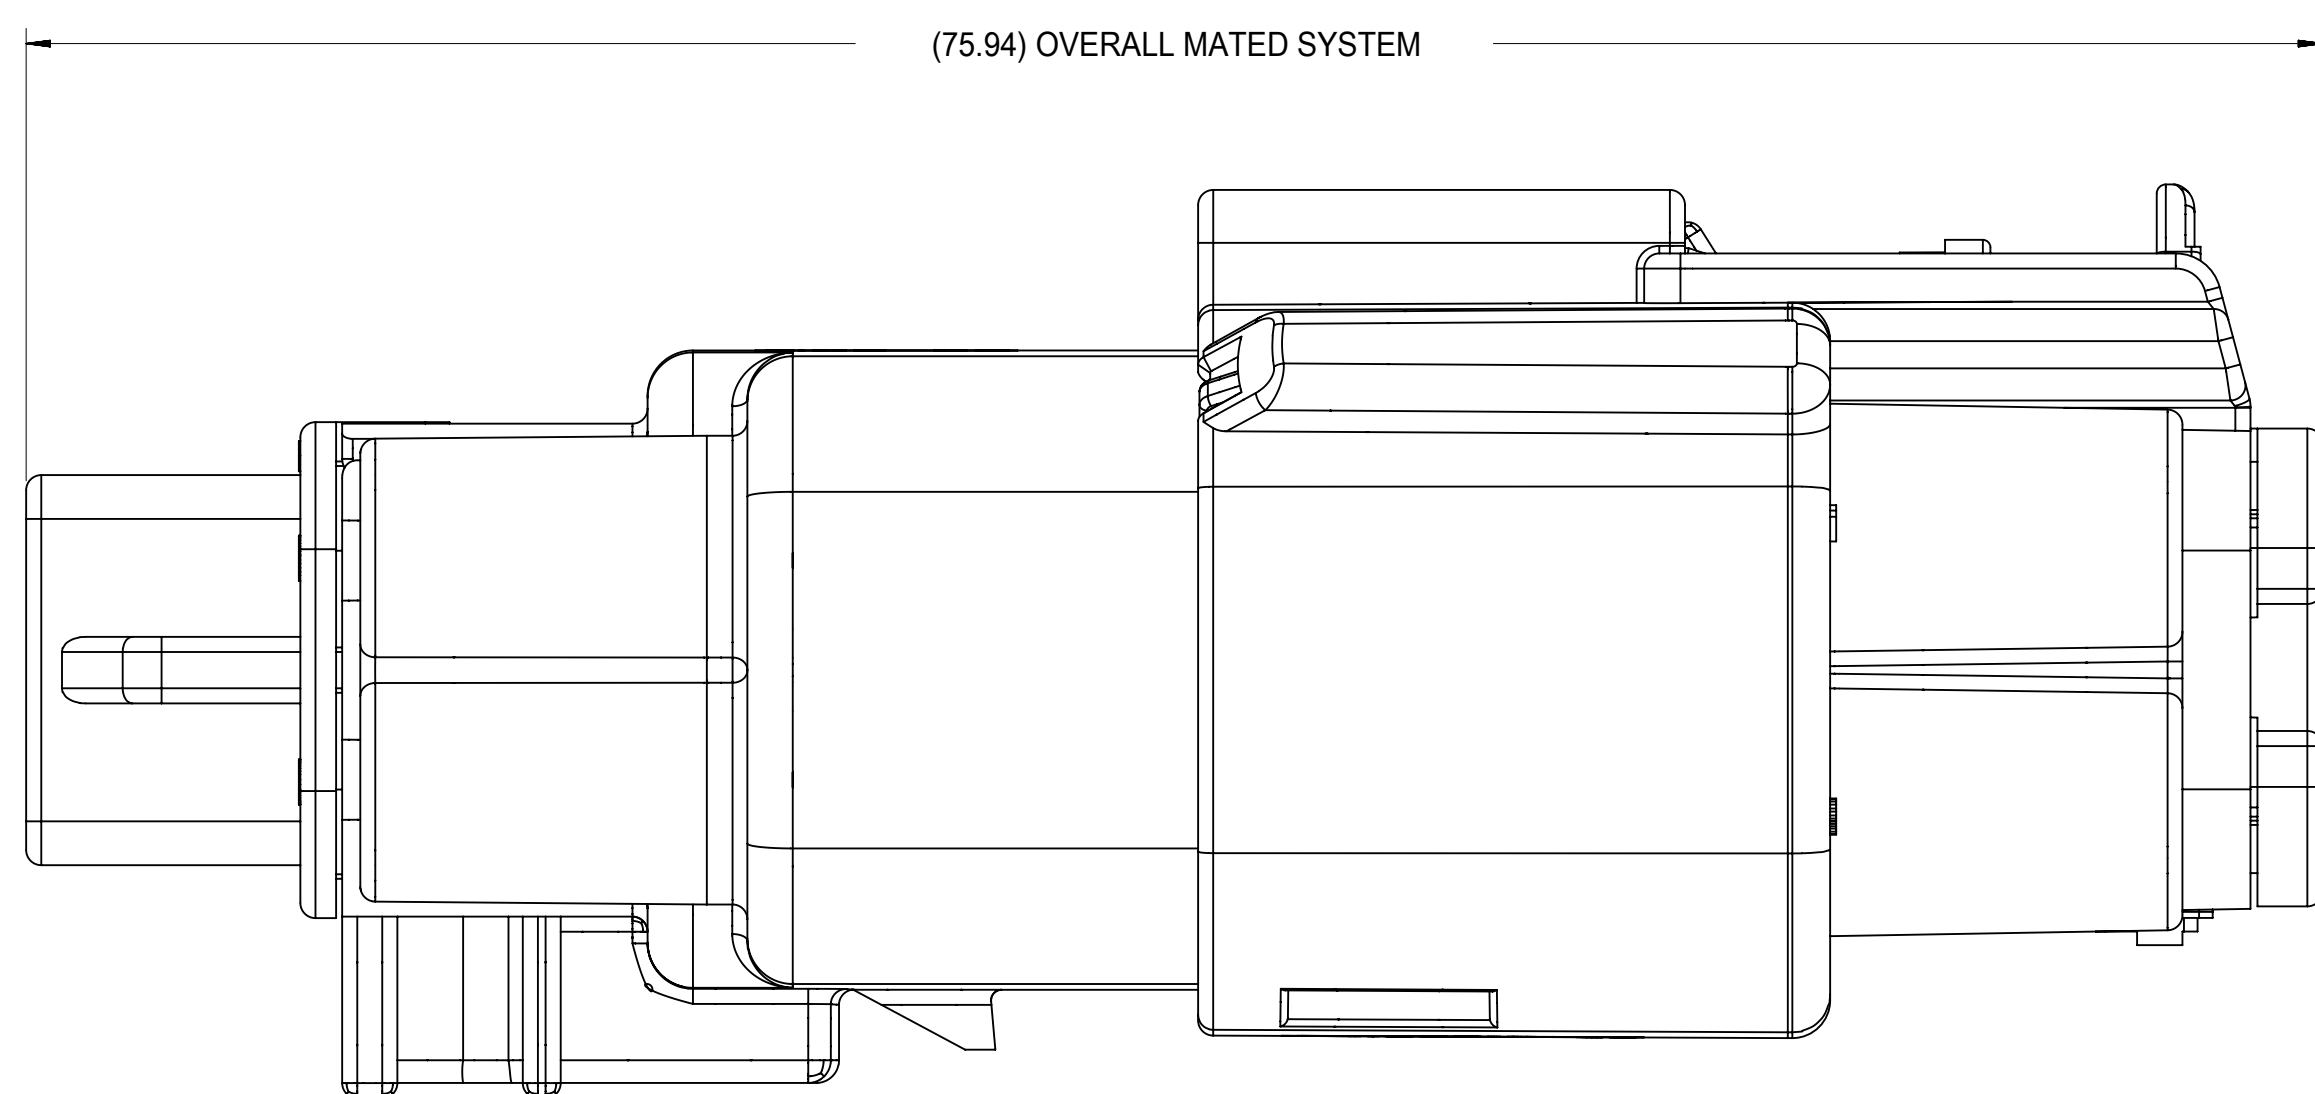

molex

MX150 16 WAY HYBRID
BLADE SEALED ASSEMBLY

PRODUCT CUSTOMER DRAWING

SD-34986-8001 PSD 001 C1

GENERAL MARKET 3 OF 5

SHEET DESCRIPTION

SYSTEM PACKAGING

SYMBOLS		THIS DRAWING CONTAINS INFORMATION THAT IS PROPRIETARY TO MOLEX ELECTRONIC TECHNOLOGIES, LLC AND SHOULD NOT BE USED WITHOUT WRITTEN PERMISSION		CURRENT REV DESC:		molex	
▽ = 0	DIMENSION UNITS	mm	SCALE	3:1		MX150 16 WAY HYBRID BLADE SEALED ASSEMBLY	
▽ = 0	GENERAL TOLERANCES (UNLESS SPECIFIED)		EC NO: 177763		PRODUCT CUSTOMER DRAWING		
▽ = 0	ANGULAR TOL ± 3.0°		DRWN: LSONG05 2018/05/30		DOCUMENT NUMBER		DOC TYPE DOC PART REVISION
▽ = 0	4 PLACES ±		CHK'D: MVANSLAMBROU 2018/06/12		SD-34986-8001		PSD 001 C1
▽ = 0	3 PLACES ±		APPR: MVANSLAMBROU 2018/06/12		MATERIAL NUMBER		CUSTOMER
▽ = 0	2 PLACES ± 0.1		INITIAL REVISION:		GENERAL MARKET		SHEET NUMBER
▽ = 0	1 PLACE ± 0.3		DRWN: APROFFITT 2013/05/06		SERIES		
▽ = 0	0 PLACES ±		APPR: VKOSHY 2013/05/16		DRAWING		
▽ = 0	DRAFT WHERE APPLICABLE MUST REMAIN WITHIN DIMENSIONS		THIRD ANGLE PROJECTION		A1-SIZE		
▽ = 0					34986		