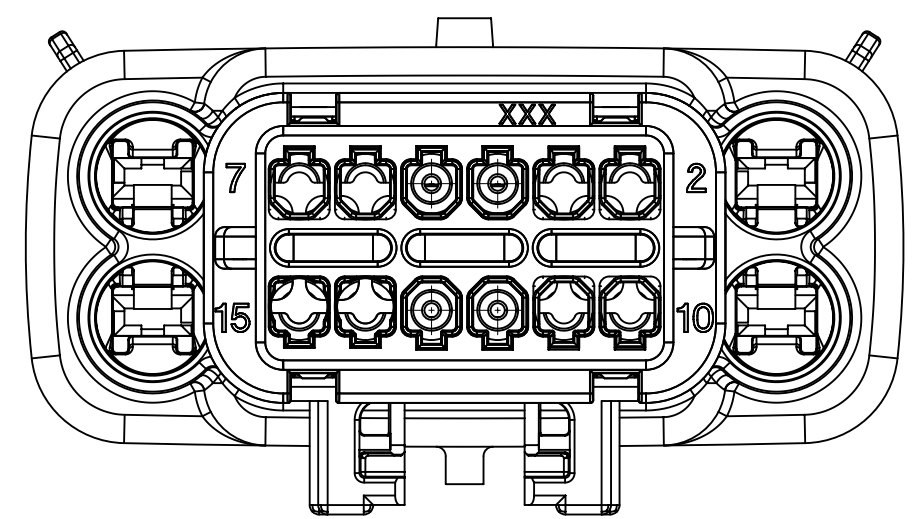

SHORTING BAR GROMMET CAP 1