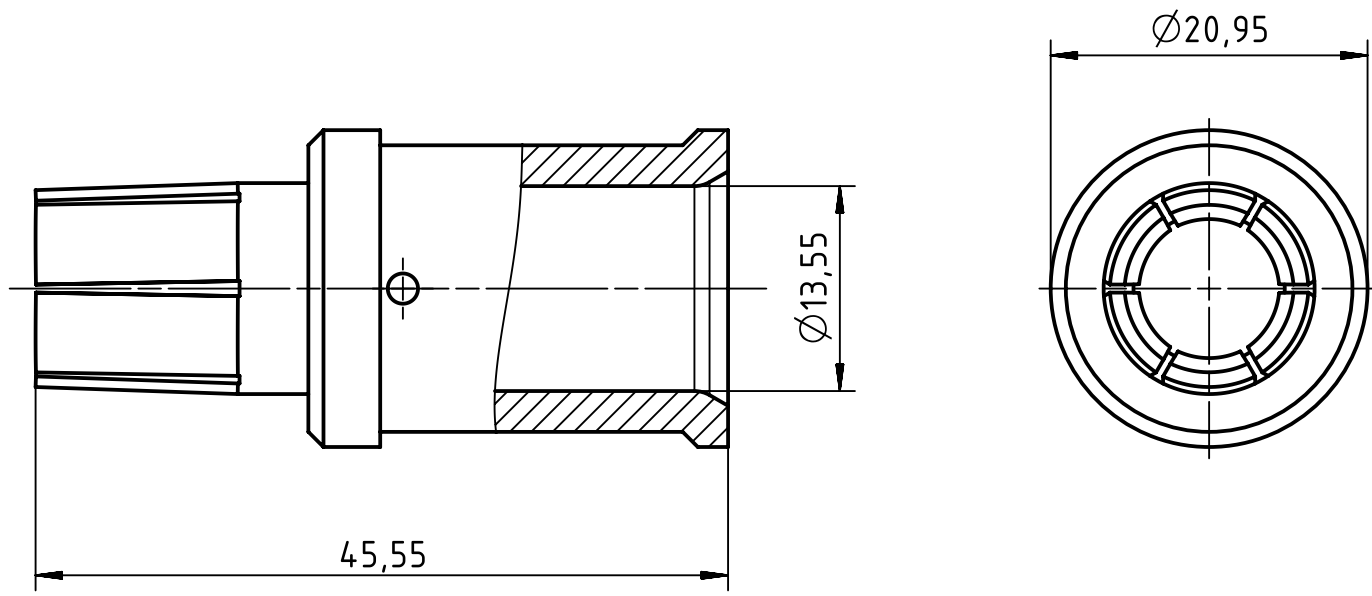

1 2 3 4 5 6

A

B

C

D

	All rights reserved Department EL PD		All Dimensions in mm Original Size DIN A4		Scale 2:1	Free size tol.		Ref. Sub.			
	HARTING Electric GmbH & Co. KG D-32339 Espelkamp		Created by MOELLERLI	Inspected by GIESBRECHTP	Standardisation RUETERA	Date 2020-01-23	State Final Release		Doc-Key / ECM-Nr. 100838745/UGD/001/E 500000165005		
			Title Han TC300 female contact 95mm ²			Type TB		Number 09 11 000 6636		Rev. E	Page 1/1