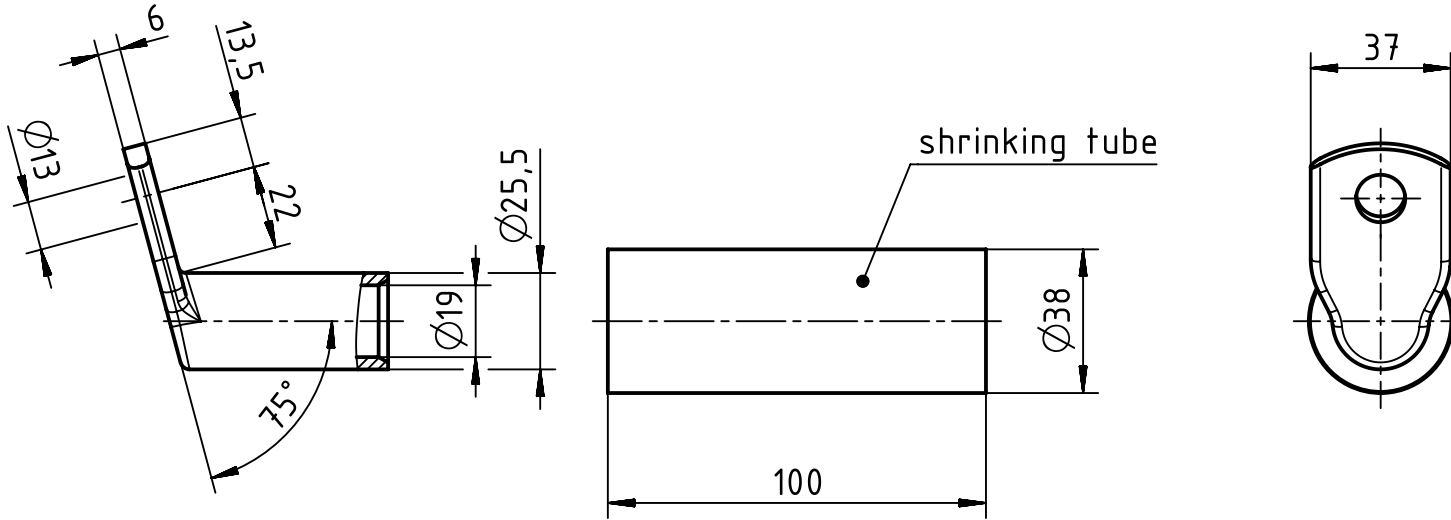

1 2 3 4 5 6

A

B

C

D

	All Dimensions in mm Original Size DIN A4		Scale 1:2		Free size tol.		Ref.			
	All rights reserved Department EL PD - DE		Created by WULF		Inspected by SCHLEGEL		Standardisation TIEMANNA			
HARTING Electric GmbH & Co. KG D-32339 Espelkamp		Title cable lug 185qmm angled75° for HC650					Date 2017-02-02		State Final Release	
		Type TB					Number 09 11 000 8119		Doc-Key / ECM-Nr. 100592709/UGD/000/D 500000114829	
							Rev. D		Page 1/1	