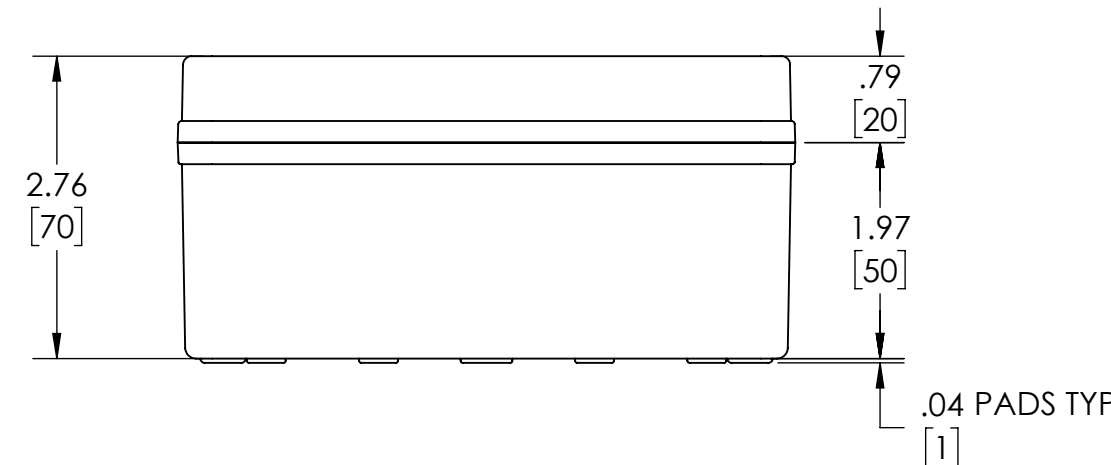

PART NAME

NEMA 4X PLASTIC BOX (PTS SERIES)

PART No.

PTS-25319 & PTS-25319-C

REVISION DATE

10/26/21

COVER NOT SHOWN THIS VIEW

DRAWING FOR REFERENCE
WE RESERVE THE RIGHT TO MAKE CHANGES TO OUR STANDARD PRODUCTS. PLEASE CONSULT WITH BUD INDUSTRIES PRIOR TO USING THIS DRAWING FOR DESIGN PURPOSE.

- NOTES:
1- MATERIAL: BODY - POLYCARBONATE WITH 10% FIBERGLASS COVER - POLYCARBONATE
2- COLOR: NO SUFFIX - GRAY BODY & GRAY COVER (-C) SUFFIX - GRAY BODY & CLEAR COVER
3- CONTINUOUS Poured FOAM GASKET IN COVER
4- COVER ATTACHES WITH NON-METALLIC CAPTIVE SCREWS (ITEMS NOT SHOWN)
5- SUPPLIED WITH TWO M4 x 8mm LG. PAN HEAD SCREWS (ITEMS NOT SHOWN)
6- DIMENSIONS ARE INCH [MM]
OPTIONAL ACCESSORIES:
STEEL INTERNAL PANEL #PTX-25319
PLASTIC INTERNAL PANEL #PTX-25319-P
STEEL EXTERNAL BRACKET #NBX-10922
PLASTIC EXTERNAL BRACKET #PIX-4117