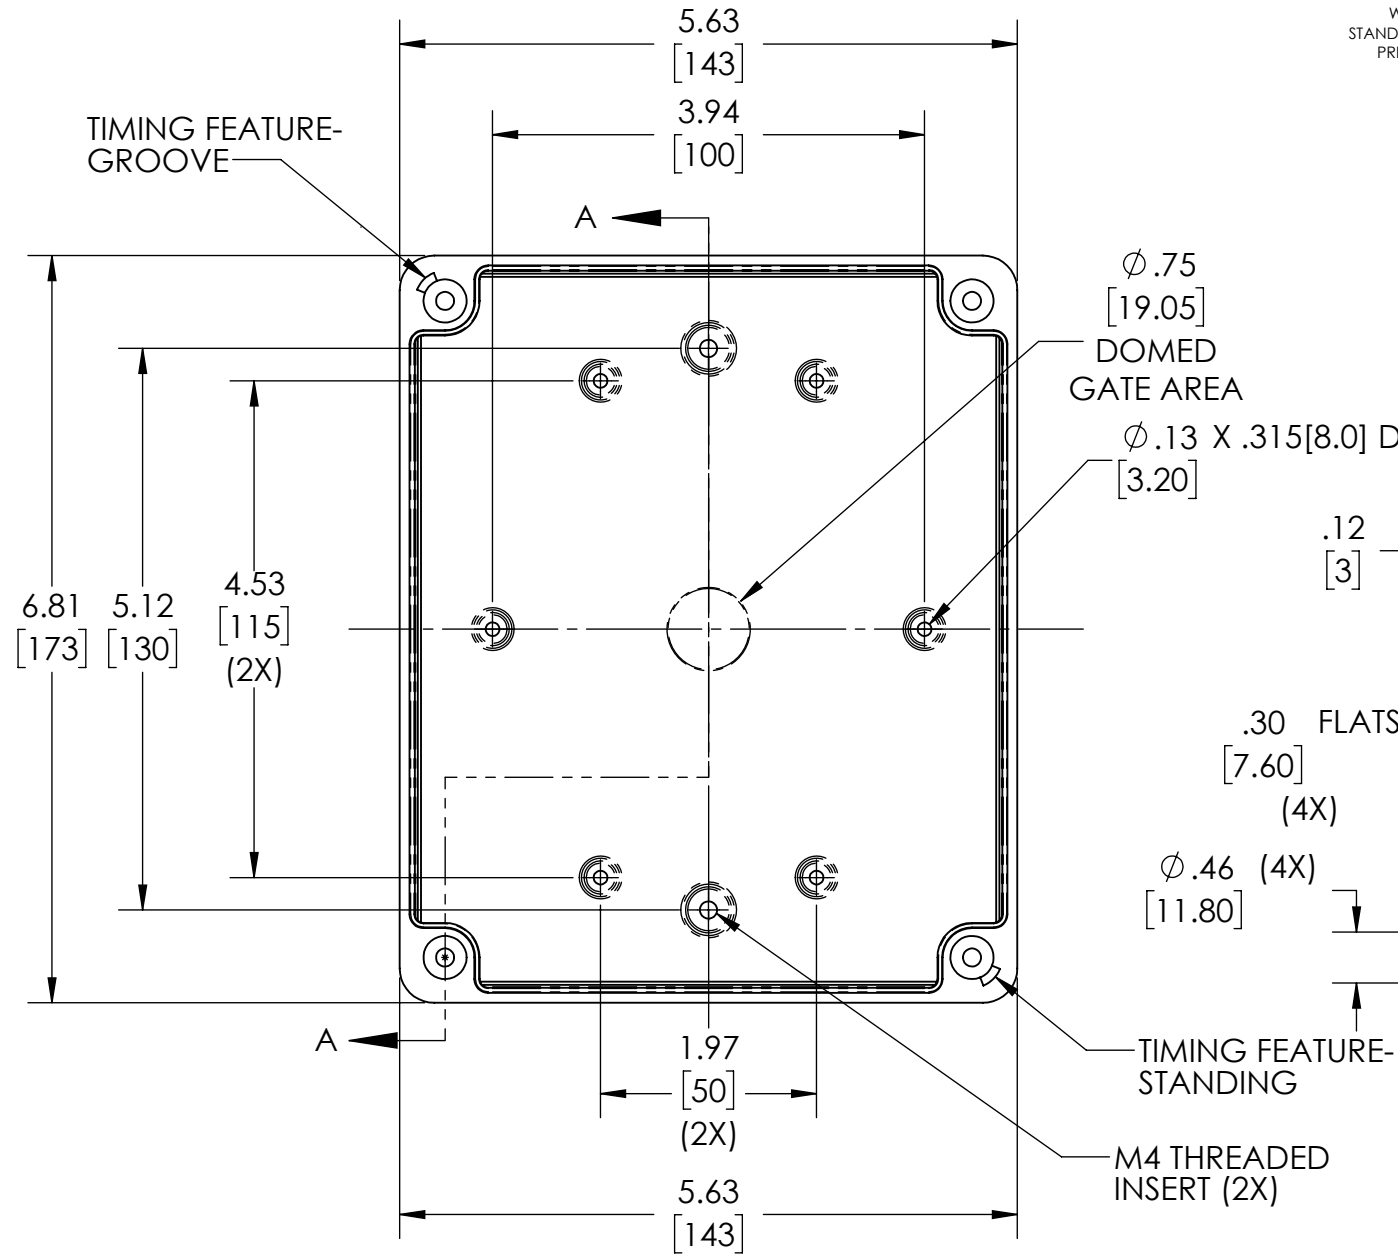

PART NAME

NEMA 4X PLASTIC BOX (PTS SERIES)

PART No.

PTS-25319 & PTS-25319-C

REVISION DATE

10/26/21

COVER NOT SHOWN THIS VIEW

DRAWING FOR REFERENCE
WE RESERVE THE RIGHT TO MAKE CHANGES TO OUR STANDARD PRODUCTS. PLEASE CONSULT WITH BUD INDUSTRIES PRIOR TO USING THIS DRAWING FOR DESIGN PURPOSE.

- NOTES:
1- MATERIAL: BODY - POLYCARBONATE WITH 10% FIBERGLASS COVER - POLYCARBONATE
2- COLOR: NO SUFFIX - GRAY BODY & GRAY COVER (-C) SUFFIX - GRAY BODY & CLEAR COVER
3- CONTINUOUS Poured FOAM GASKET IN COVER
4- COVER ATTACHES WITH NON-METALLIC CAPTIVE SCREWS (ITEMS NOT SHOWN)
5- SUPPLIED WITH TWO M4 x 8mm LG. PAN HEAD SCREWS (ITEMS NOT SHOWN)
6- DIMENSIONS ARE INCH [MM]
OPTIONAL ACCESSORIES:
STEEL INTERNAL PANEL #PTX-25319
PLASTIC INTERNAL PANEL #PTX-25319-P
STEEL EXTERNAL BRACKET #NBX-10922
PLASTIC EXTERNAL BRACKET #PIX-4117