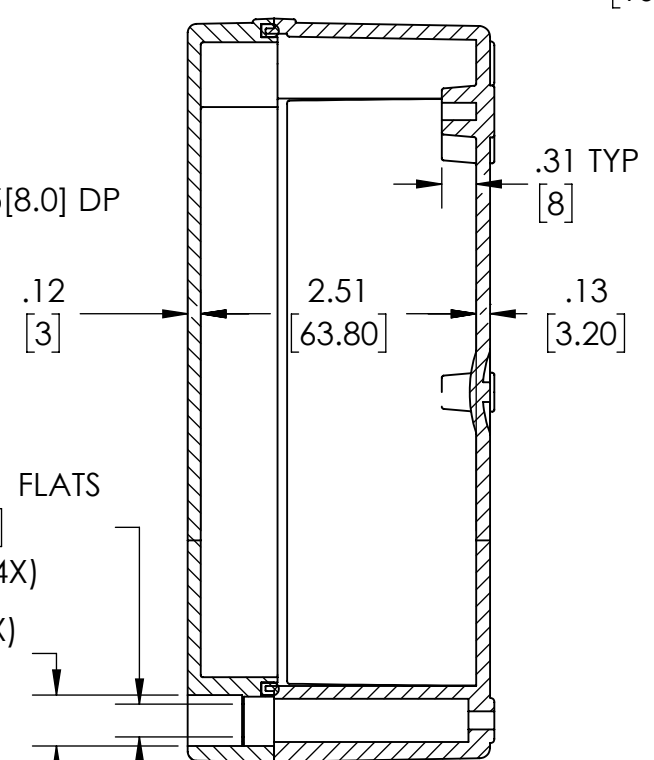

PART NAME

NEMA 4X PLASTIC BOX (PTS SERIES)

PART No.

PTS-25319 & PTS-25319-C

REVISION DATE

10/26/21

COVER NOT SHOWN THIS VIEW

DRAWING FOR REFERENCE
WE RESERVE THE RIGHT TO MAKE CHANGES TO OUR STANDARD PRODUCTS. PLEASE CONSULT WITH BUD INDUSTRIES PRIOR TO USING THIS DRAWING FOR DESIGN PURPOSE.

- NOTES:
1- MATERIAL: BODY - POLYCARBONATE WITH 10% FIBERGLASS COVER - POLYCARBONATE
2- COLOR: NO SUFFIX - GRAY BODY & GRAY COVER (-C) SUFFIX - GRAY BODY & CLEAR COVER
3- CONTINUOUS Poured FOAM GASKET IN COVER
4- COVER ATTACHES WITH NON-METALLIC CAPTIVE SCREWS (ITEMS NOT SHOWN)
5- SUPPLIED WITH TWO M4 x 8mm LG. PAN HEAD SCREWS (ITEMS NOT SHOWN)
6- DIMENSIONS ARE INCH [MM]
OPTIONAL ACCESSORIES:
STEEL INTERNAL PANEL #PTX-25319
PLASTIC INTERNAL PANEL #PTX-25319-P
STEEL EXTERNAL BRACKET #NBX-10922
PLASTIC EXTERNAL BRACKET #PIX-4117