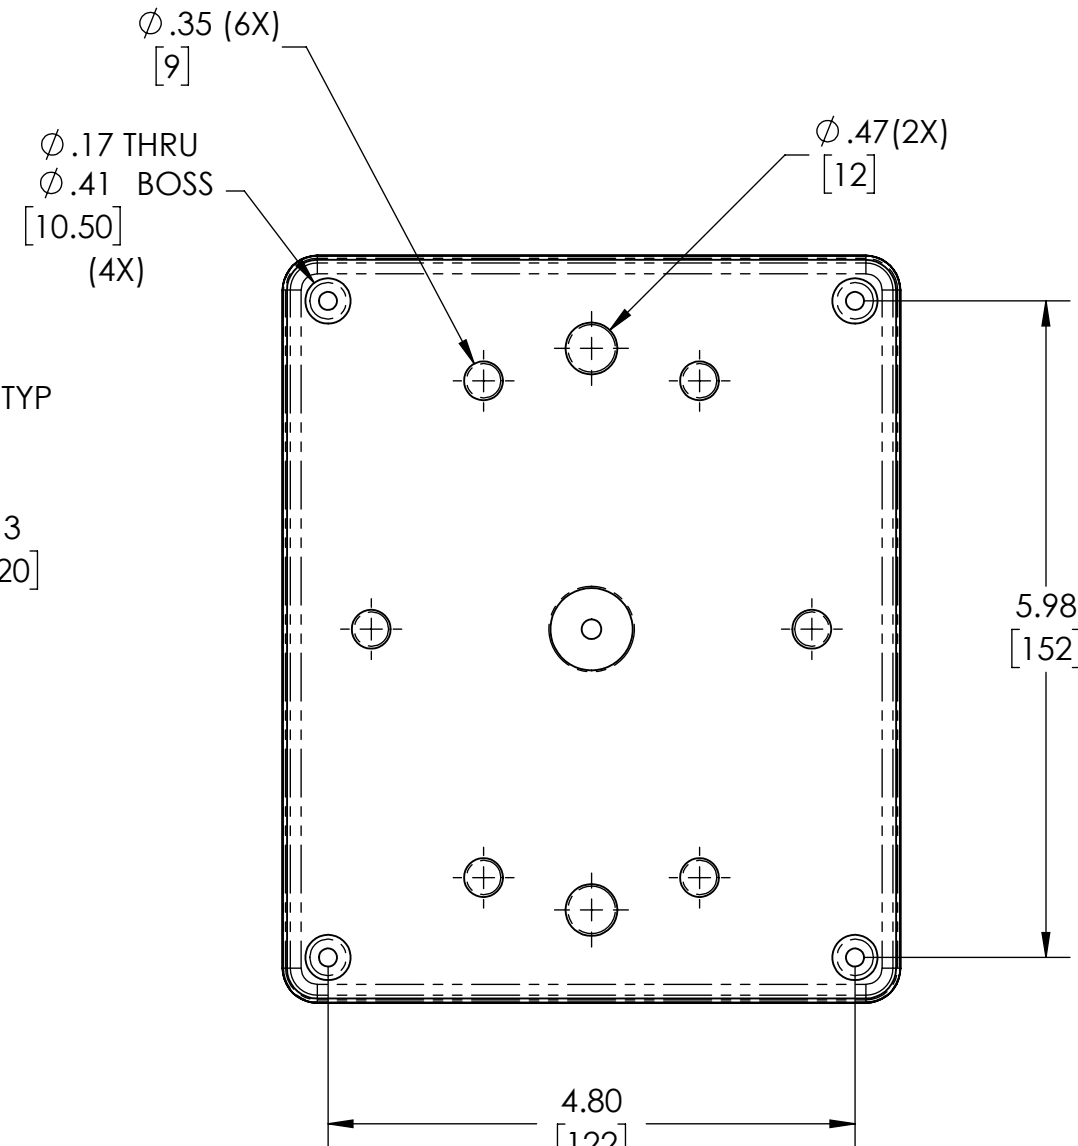

PART NAME

NEMA 4X PLASTIC BOX (PTS SERIES)

PART No.

PTS-25319 & PTS-25319-C

REVISION DATE

10/26/21

COVER NOT SHOWN THIS VIEW

DRAWING FOR REFERENCE
WE RESERVE THE RIGHT TO MAKE CHANGES TO OUR STANDARD PRODUCTS. PLEASE CONSULT WITH BUD INDUSTRIES PRIOR TO USING THIS DRAWING FOR DESIGN PURPOSE.

- NOTES:
1- MATERIAL: BODY - POLYCARBONATE WITH 10% FIBERGLASS COVER - POLYCARBONATE
2- COLOR: NO SUFFIX - GRAY BODY & GRAY COVER (-C) SUFFIX - GRAY BODY & CLEAR COVER
3- CONTINUOUS Poured FOAM GASKET IN COVER
4- COVER ATTACHES WITH NON-METALLIC CAPTIVE SCREWS (ITEMS NOT SHOWN)
5- SUPPLIED WITH TWO M4 x 8mm LG. PAN HEAD SCREWS (ITEMS NOT SHOWN)
6- DIMENSIONS ARE INCH [MM]
OPTIONAL ACCESSORIES:
STEEL INTERNAL PANEL #PTX-25319
PLASTIC INTERNAL PANEL #PTX-25319-P
STEEL EXTERNAL BRACKET #NBX-10922
PLASTIC EXTERNAL BRACKET #PIX-4117