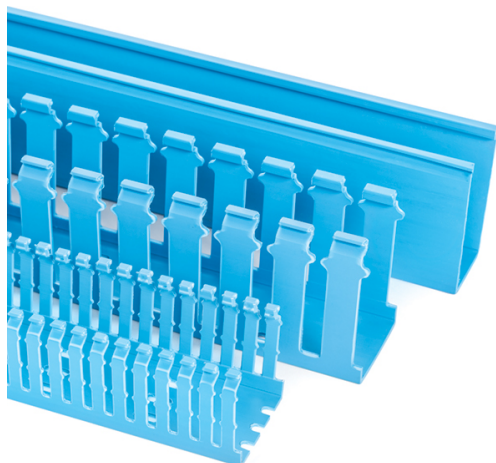

## Specification Sheet

Part Number: 181-33012

Slotted Wall Wiring Duct, 3" x 3", Non-Adhesive, PVC, Intrinsic Blue, 120ft/Carton

<b>Article Number</b>	181-33012
<b>Type</b>	SL3X3
<b>Color</b>	Intrinsic Blue (IBU)
<b>Features &amp; Benefits</b>	<ul style="list-style-type: none"><li>•Strong fingers prevent unwanted breaking.</li><li>•Fingers are easily deflected outward, allowing ready positioning of the wires within the slotted wall duct.</li><li>•Restricted opening design in the finger of the duct helps keep wires in place.</li><li>•Restricted opening prevents unintended removal of wires and permits any individual wire to be traced without disconnection.</li><li>•Supplied with mounting holes to streamline installation.</li><li>•Optional covers enhance protection and appearance.</li></ul>
<b>Quantity Per</b>	carton

**Product Description**

Pro-Duct slotted wall wiring duct features break-away fingers which provide additional access for wire leads. Each section of the duct is provided with two score lines. The upper score line is used to break away fingers when a greater opening is required. The lower score line allows the sidewall to be smoothly cut for joints and Ts.

**Short Description**

Slotted Wall Wiring Duct, 3" x 3", Non-Adhesive, PVC, Intrinsic Blue, 120ft/Carton

**Global Part Name**

SL3X3-PVC-BU

**Technical Description**

Non-Adhesive

**Length L (Imperial)**

6.0

**Height H (Metric)**

77.90

**Mounting Hole Centers (Imperial)**

4.0

**Material**

Polyvinylchloride (PVC)

**Material Shortcut**

PVC