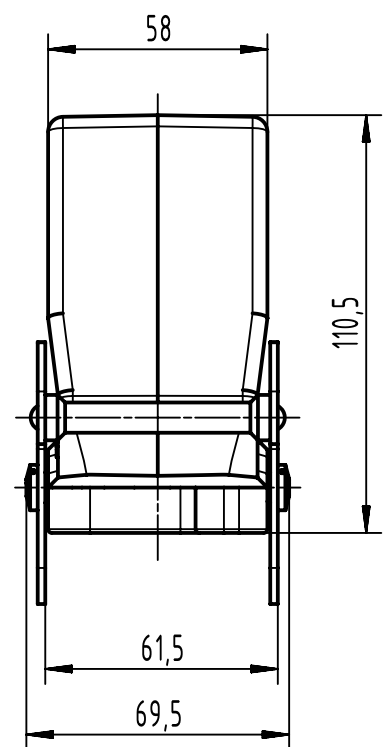

1 2 3 4 5 6

A

B

C

D

 All Dimensions in mm Original Size DIN A4		Scale 1:2	Free size tol.		Ref.
 All rights reserved Department EL PD		Created by SPRENB	Inspected by GERB	Standardisation 302077	Date 2020-12-09
 HARTING D-32339 Espelkamp		Title Han 24HPR-HSE-M40-Central Lever			State Final Release
		Type TB	Number 19 40 024 0583		Doc-Key / ECM-Nr. 100214658/UGD/002/D 500000183544
					Rev. D Page 1/1