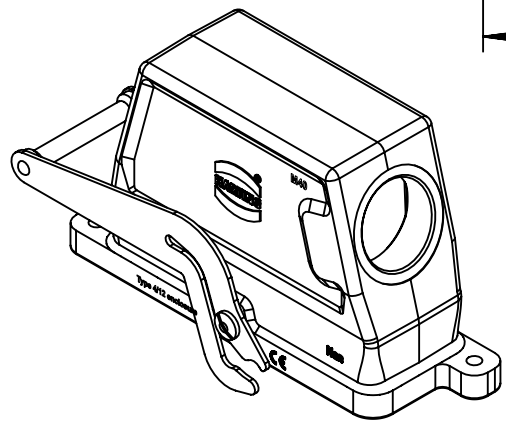

1 2 3 4 5 6

A

B

C

D

 All Dimensions in mm Original Size DIN A4		Scale 1:2	Free size tol.		Ref.
 All rights reserved Department EL PD		Created by SPRENB	Inspected by GERB	Standardisation 302077	Date 2020-12-09
 HARTING D-32339 Espelkamp		Title Han 24HPR-HSE-M40-Central Lever			State Final Release
		Type TB	Number 19 40 024 0583		Doc-Key / ECM-Nr. 100214658/UGD/002/D 500000183544
					Rev. D Page 1/1