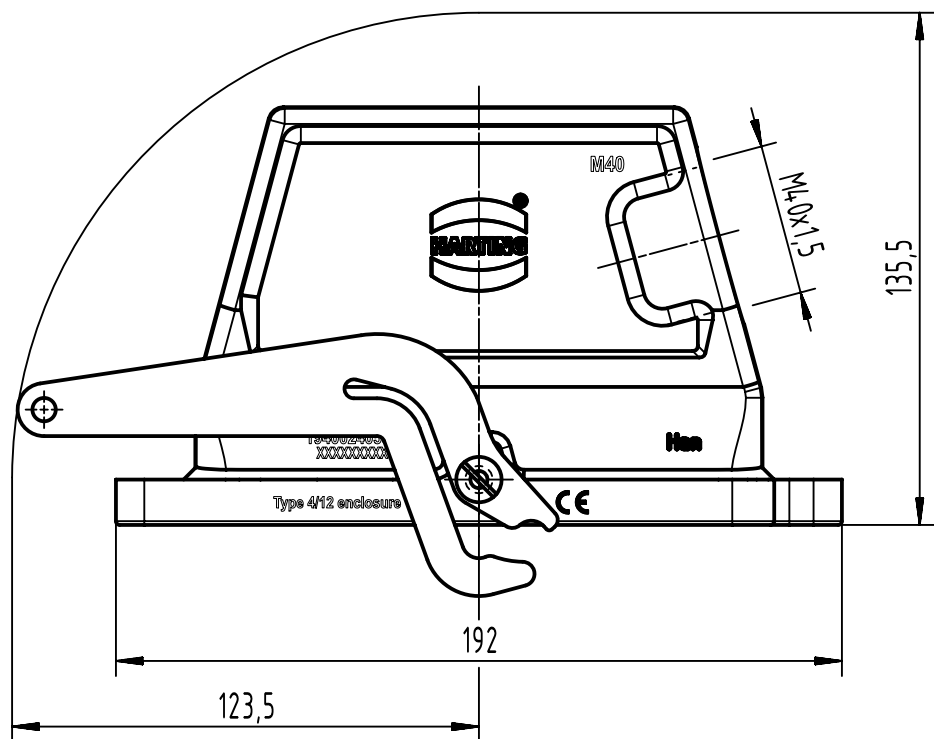

1 2 3 4 5 6

A

B

C

D

 All Dimensions in mm Original Size DIN A4		Scale 1:2	Free size tol.		Ref.
 All rights reserved Department EL PD		Created by SPRENB	Inspected by GERB	Standardisation 302077	Date 2020-12-09
 HARTING D-32339 Espelkamp		Title Han 24HPR-HSE-M40-Central Lever			State Final Release
		Type TB	Number 19 40 024 0583		Doc-Key / ECM-Nr. 100214658/UGD/002/D 500000183544
					Rev. D Page 1/1