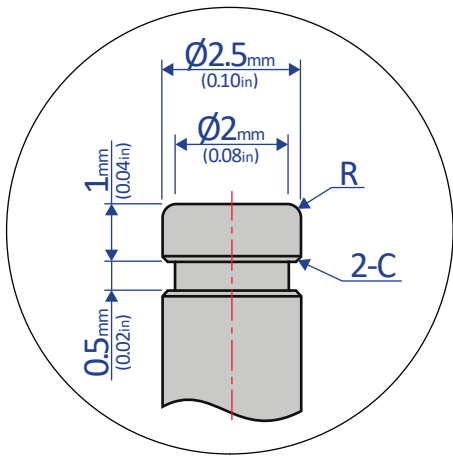

FPD-1050B3-SW

SHOCK ABSORBER - FIXED

Close up of A

Bansbach
easylift[®]

50 West Drive • Melbourne, Florida 32904
(321) 253-1999 • www.easylift.com • www.damper.net