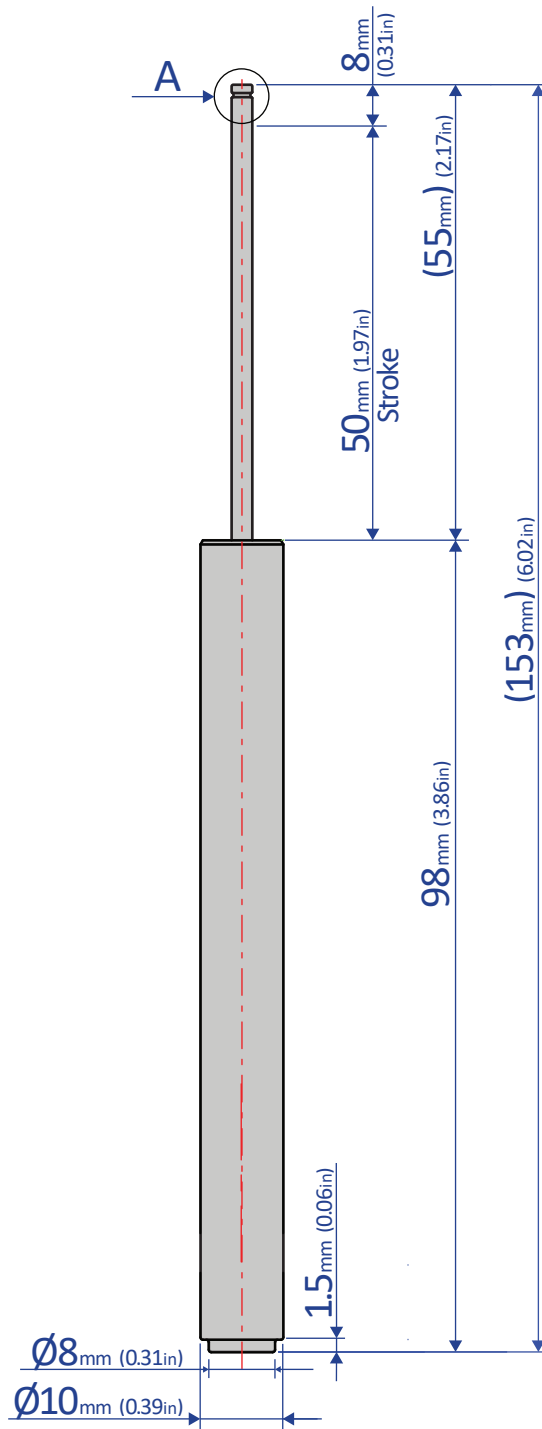

FPD-1050B3-SW

SHOCK ABSORBER - FIXED

Close up of A

Bansbach
easylift[®]

50 West Drive • Melbourne, Florida 32904
(321) 253-1999 • www.easylift.com • www.damper.net