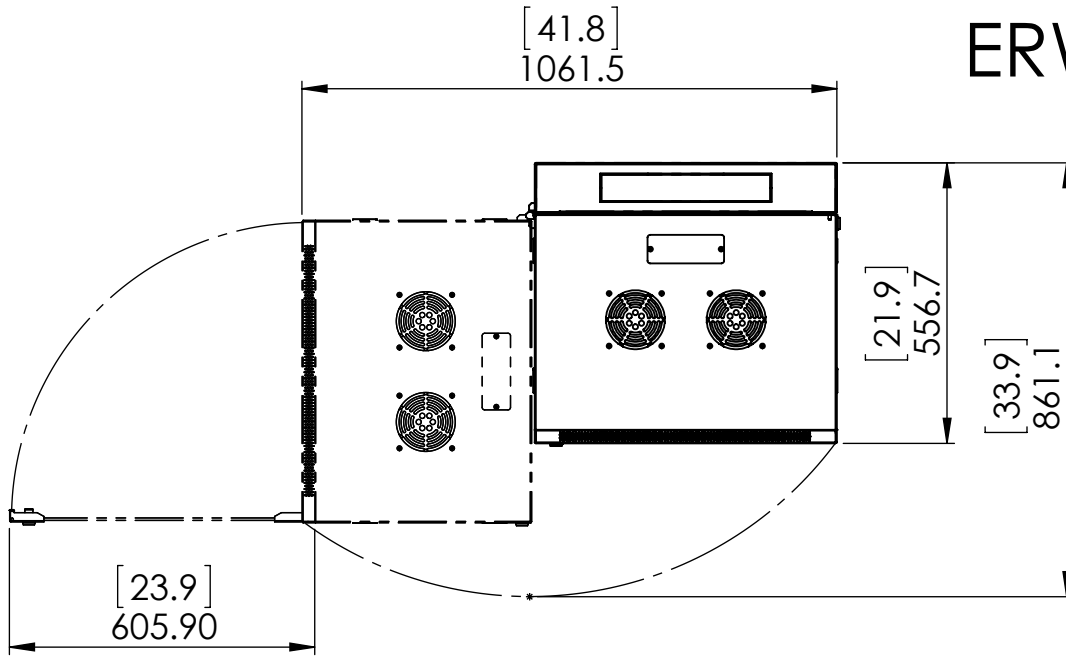

# ERWEN-12E

Maximum  
usable depth =  
406.4 [16]