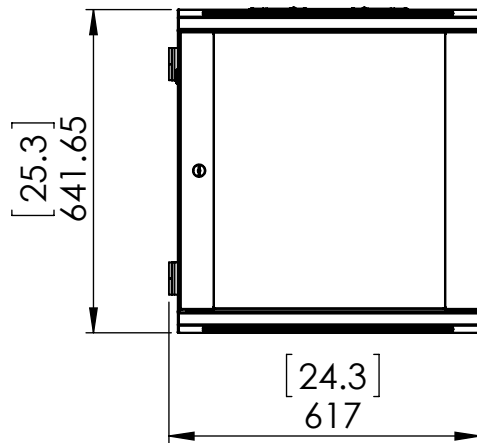

# ERWEN-12E

Maximum  
usable depth =  
406.4 [16]