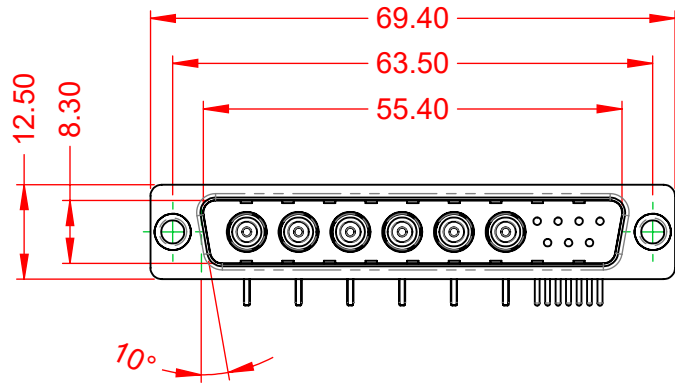

TOLERANCE UNLESS OTHERWISE SPECIFIED	
.X	±0.25
.XX	±0.13
.XXX	±0.05

THIS IS A C.A.D. GENERATED DRAWING  
DO NOT MAKE MANUAL REVISIONS TO MASTER.

ISSUE NUMBER	
ORIGINAL	①

**NOTES:**

**MATERIAL:**  
**HOUSING:** THERMOPLASTIC POLYESTER, UL94V-0  
**SHELL:** STEEL, TIN PLATED  
**CONTACT:** COPPER ALLOY, GOLD FLASH PLATED

TOLERANCE UNLESS OTHERWISE SPECIFIED	
.X	±0.25
.XX	±0.13
.XXX	±0.05

THIS IS A C.A.D. GENERATED DRAWING  
DO NOT MAKE MANUAL REVISIONS TO MASTER.

ISSUE NUMBER	
ORIGINAL	①

<b>COMBINATION D-SUB</b>		SW REFERENCE NO.: 629 COMBO ASSEMBLY	
		DRAWN: C.B	DATE: JAN. 01/2019
<b>EDAC</b> TORONTO, ONTARIO CANADA YOUR CONNECTION TO QUALITY & SERVICE		CHECKED:	DATE:
		SCALE: N.T.S	SHEET 2 OF 2
THESE DRAWINGS AND SPECIFICATIONS ARE THE PROPERTY OF EDAC INC., AND SHALL NOT BE REPRODUCED, OR COPIED OR USED AS THE BASIS FOR THE MANUFACTURE OR SALE OF APPARATUS WITHOUT WRITTEN PERMISSION.			DRAWING NUMBER: 629-13W6240-5T1
			PART NUMBER: 629-13W6240-5T1
			ISSUE 1