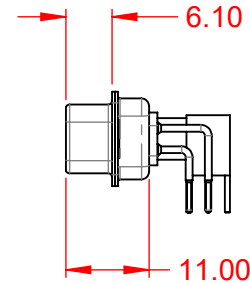

TOLERANCE UNLESS OTHERWISE SPECIFIED	
.X	±0.25
.XX	±0.13
.XXX	±0.05

THIS IS A C.A.D. GENERATED DRAWING  
DO NOT MAKE MANUAL REVISIONS TO MASTER.

ISSUE NUMBER	
ORIGINAL	①

**NOTES:**

**MATERIAL:**  
**HOUSING:** THERMOPLASTIC POLYESTER, UL94V-0  
**SHELL:** STEEL, TIN PLATED  
**CONTACT:** COPPER ALLOY, GOLD FLASH PLATED

TOLERANCE UNLESS OTHERWISE SPECIFIED	
.X	±0.25
.XX	±0.13
.XXX	±0.05

THIS IS A C.A.D. GENERATED DRAWING  
DO NOT MAKE MANUAL REVISIONS TO MASTER.

ISSUE NUMBER	
ORIGINAL	①

<b>COMBINATION D-SUB</b>		SW REFERENCE NO.: 629 COMBO ASSEMBLY	
		DRAWN: C.B	DATE: JAN. 01/2019
<b>EDAC</b> TORONTO, ONTARIO CANADA YOUR CONNECTION TO QUALITY & SERVICE		CHECKED:	DATE:
		SCALE: N.T.S	SHEET 2 OF 2
THESE DRAWINGS AND SPECIFICATIONS ARE THE PROPERTY OF EDAC INC., AND SHALL NOT BE REPRODUCED, OR COPIED OR USED AS THE BASIS FOR THE MANUFACTURE OR SALE OF APPARATUS WITHOUT WRITTEN PERMISSION.			DRAWING NUMBER: 629-13W6240-5T1
			PART NUMBER: 629-13W6240-5T1
			ISSUE 1