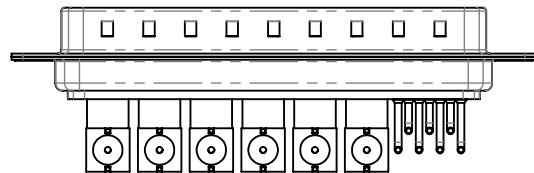

NOTES:

MATERIAL:
HOUSING: THERMOPLASTIC POLYESTER, UL94V-0
SHELL: STEEL, TIN PLATED
CONTACT: COPPER ALLOY, GOLD FLASH PLATED

OPERATING TEMPERATURE: -55°C ~ 125°C

POWER/CO-AX CONTACT RATING: 50Ω (IMPEDANCE)
(IF PRESENT)
SIGNAL CONTACT CURRENT RATING: 5A PER CONTACT
SIGNAL CONTACT RESISTANCE: 10mΩ MAX.

INSULATOR RESISTANCE: 5000MΩ min.
DIELECTRIC WITHSTANDING VOLTAGE: 1000V AC rms