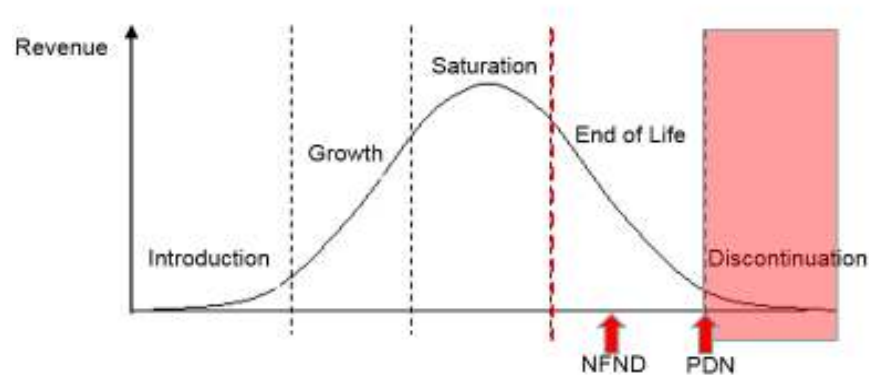

Light is OSRAM

Product Discontinuation (acc. JEDEC J-STD-048) OS-PD-2018-070

18-Sept-2018

Last order:	15-Mar-2019
Last delivery:	15-Sept-2019
Reason:	Product streamline DURIS S 10 Gen1 14 chips and 15 chips