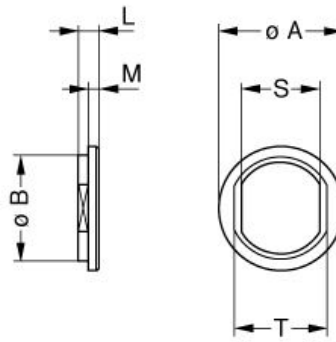

[Catalog](#)

TECHNICAL DETAILS

Mechanics

Shell Style/Model	GRA*: Insulating washer
Keying	No keying
Housing Material	Polyamide, green
Weight	.06 g

Performance

Configuration
Insulator
Rated Current

Others

LEMO products and services are provided "as is". LEMO makes no warranties or representations with regard to LEMO product & services or use of them, express, implied or statutory, including for accuracy, completeness, or security. The user is fully responsible for his products and applications using LEMO components.

DRAWINGS

No keying

Dimensions

	A	B	L	M	S	T
mm.	10	8.8	1.8	1	6.4	8
in.	0,39	0,35	0,07	0,04	0,25	0,31

RECOMMENDED BY LEMO

Tools

Cables

121221			
131221			
151221			
161221			