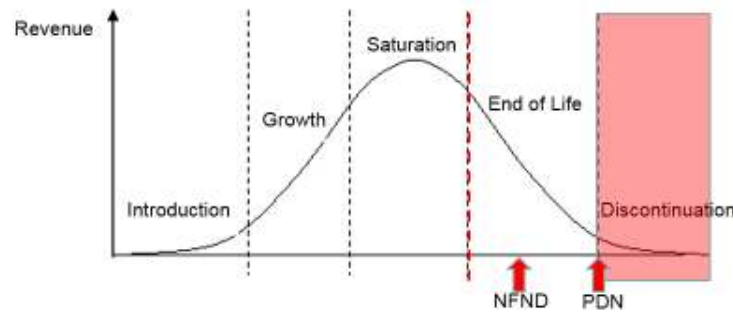

Light is OSRAM

Product Discontinuation (acc. JEDEC J-STD-048)
OS-PD-2018-078

15-Oct-2018

Last order:	15-Apr-2019
Last delivery:	15-Oct-2019
Reason:	Product Discontinued

Please direct your feedback to your local Sales office.