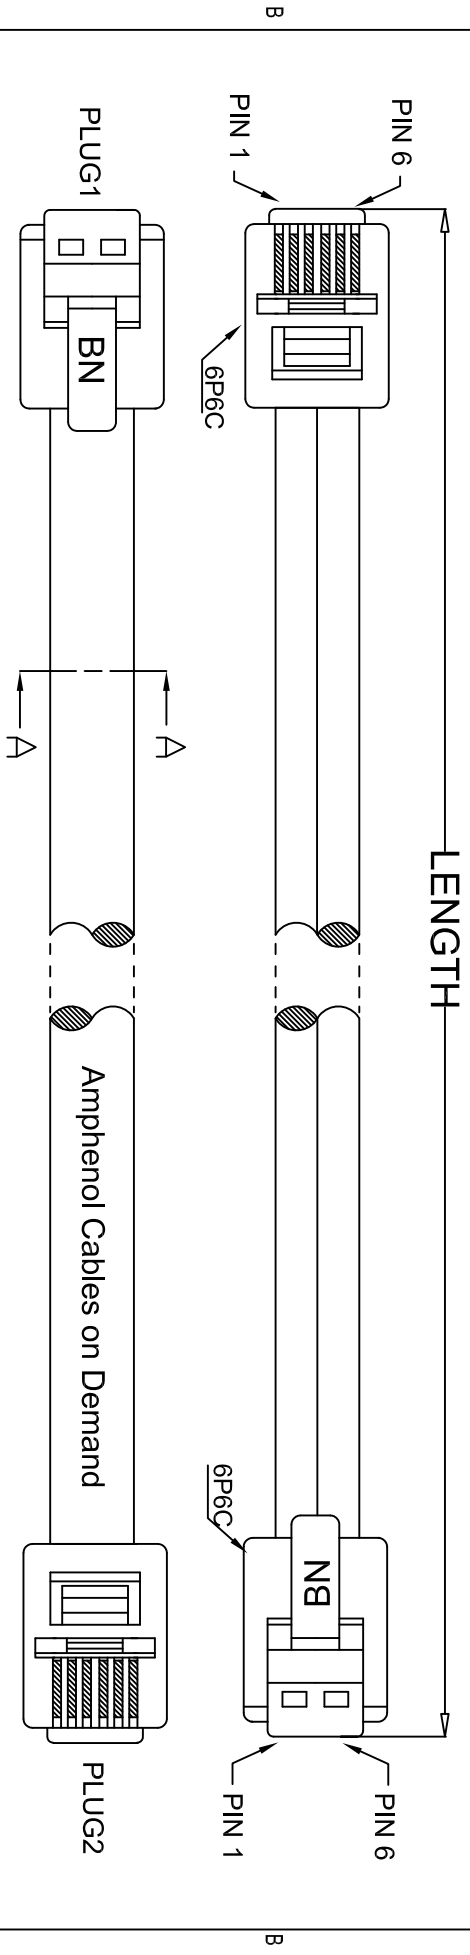

THE INFORMATION CONTAINED IN THIS DRAWING IS THE SOLE PROPERTY OF AMPHENOL CABLES ON DEMAND. ANY REPRODUCTION OR DISCLOSURE TO THIRD PARTIES IN PART OR WHOLE WITHOUT THE EXPRESS WRITTEN PERMISSION OF AMPHENOL CABLES ON DEMAND IS PROHIBITED.

REV.	DESCRIPTION	DATE	APPROVED
A	NEW RELEASE	31/07/06	
A1	Change Part Number	19/12/06	
A2	Added 1 FT Length	6/04/2017	
A3	Added lengths 6 INCH & 8 INCH.	20/Aug/2019	
A4	REVISE P/N.	26/Aug/2019	

LENGTH & P/N Table

LENGTH	P/N	Cable Color
6 inch ±1 inch	MP-5FRJ12STWS-006IN	SILVER GREY
8 inch ±1 inch	MP-5FRJ12STWS-008IN	SILVER GREY
1 FT ±0.8 inch	MP-5FRJ12STWS-001	SILVER GREY
2 FT ±1 inch	MP-5FRJ12STWS-002	SILVER GREY
3 FT ±1 inch	MP-5FRJ12STWS-003	SILVER GREY
5 FT ±1 inch	MP-5FRJ12STWS-005	SILVER GREY
7 FT ±2 inch	MP-5FRJ12STWS-007	SILVER GREY
14 FT ±3 inch	MP-5FRJ12STWS-014	SILVER GREY
25 FT ±4 inch	MP-5FRJ12STWS-025	SILVER GREY
50 FT ±8 inch	MP-5FRJ12STWS-050	SILVER GREY

AA SEC

Wiring: 1 TO 1	
PLUG 1	PLUG 2
PIN 1	PIN 1
PIN 2	PIN 2
PIN 3	PIN 3
PIN 4	PIN 4
PIN 5	PIN 5
PIN 6	PIN 6

UNLESS OTHERWISE SPECIFIED DIMENSIONS ARE IN INCHES TOLERANCES ARE:		EAR NO.	APPROVALS	DATE
TERMINUS	±.X		LF	26/03/07
X	±.XX		BA	26/03/07
XXX	±.XXX			
THIRD ANGLE PROJECTION		RESP ENG		
		MFG ENG		
Amphenol Cables on Demand		20 VALLEY ST. ENDCOTT, NY 13760		
ASM CBL RJ12/RJ12 Straight-Thru Wiring		SIZE	DWG. NO.	REV.
		A	MP-5FRJ12STWS-XXX	A4