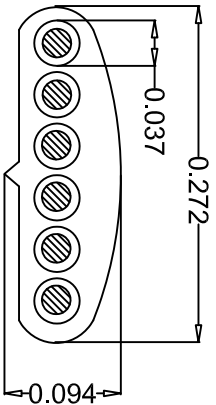

REV.	DESCRIPTION	DATE	APPROVED
A	NEW RELEASE	31/07/06	
A1	Change Part Number	19/12/06	
A2	Added 1 FT Length	6/04/2017	
A3	Added lengths 6 INCH & 8 INCH.	20/Aug/2019	
A4	REVISE P/N.	26/Aug/2019	

LENGTH & P/N Table

LENGTH	P/N	Cable Color
6 inch ±1 inch	MP-5FRJ12STWS-006IN	SILVER GREY
8 inch ±1 inch	MP-5FRJ12STWS-008IN	SILVER GREY
1 FT ±0.8 inch	MP-5FRJ12STWS-001	SILVER GREY
2 FT ±1 inch	MP-5FRJ12STWS-002	SILVER GREY
3 FT ±1 inch	MP-5FRJ12STWS-003	SILVER GREY
5 FT ±1 inch	MP-5FRJ12STWS-005	SILVER GREY
7 FT ±2 inch	MP-5FRJ12STWS-007	SILVER GREY
14 FT ±3 inch	MP-5FRJ12STWS-014	SILVER GREY
25 FT ±4 inch	MP-5FRJ12STWS-025	SILVER GREY
50 FT ±8 inch	MP-5FRJ12STWS-050	SILVER GREY

AA SEC

Wiring: 1 TO 1	
PLUG 1	PLUG 2
PIN 1	PIN 1
PIN 2	PIN 2
PIN 3	PIN 3
PIN 4	PIN 4
PIN 5	PIN 5
PIN 6	PIN 6

UNLESS OTHERWISE SPECIFIED DIMENSIONS ARE IN INCHES TOLERANCES ARE:		EAR NO.	APPROVALS	DATE
TERMINUS	±.X		LF	26/03/07
X	±.XX		BA	26/03/07
XXX	±.XXX			
THIRD ANGLE PROJECTION		RESP ENG		
		MFG ENG		
Amphenol Cables on Demand		20 VALLEY ST. ENDCOTT, NY 13760		
ASM CBL RJ12/RJ12 Straight-Thru Wiring		SIZE	DWG. NO.	REV.
		A	MP-5FRJ12STWS-XXX	A4