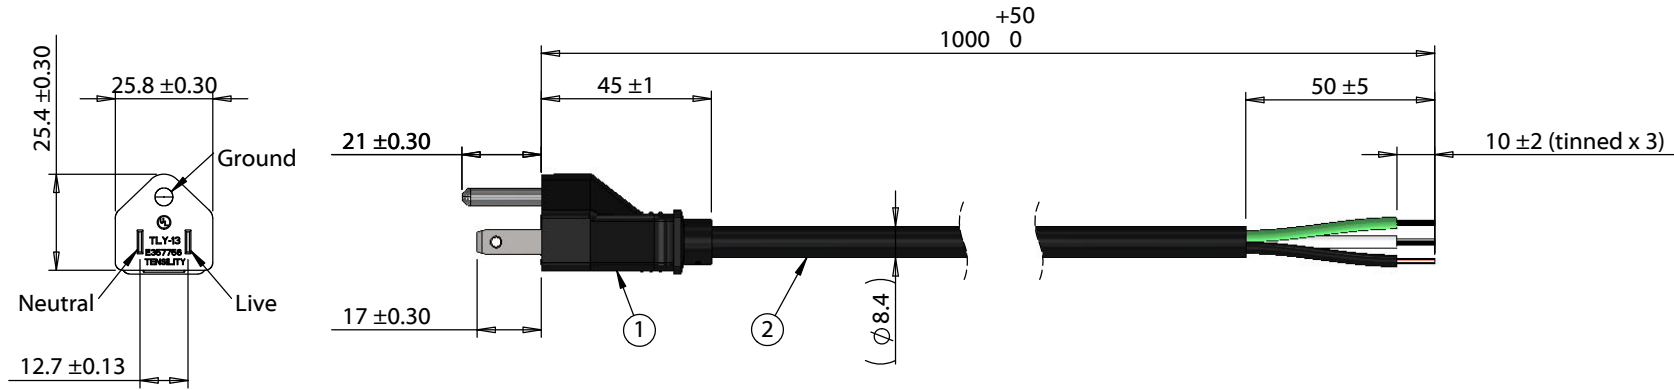

ITEM NO.	PART NUMBER	DESCRIPTION	QTY.	COMPONENT NOTES
1	TLY-13	NEMA 5-15P	1	PVC, black
2	30-01109	Wire, 3C, 16 AWG, UL SJT, 300V, 105C, 8.4 mm, VW-1, PVC	1	

Notes:
Cable rated for 15 A, 125 Vac

Wiring Diagram	
TLY-13	wire color
Live	black
Neutral	white
Ground	green

Revision:	Date:	Description:	Prepared:	Notes: RoHS compliant Function test: no open, no short circuit, no intermittent	<h1>TENSILITY</h1> <p>tel 1.541.323.3228 800 877.670.7118 fax 1.541.323.4202 web tensility.com</p>
A	5/19/2020	Initial release	Verified:		
			Dimensions are in millimeters. Tolerances: X: ± 0.5 mm X.X: ± 0.3 mm X.XX: ± 0.05 mm	Description: Ac cord, 1000 mm, U.S., Nema 5-15P plug, TLY-13 to 10 mm tinned, 16 AWG, SJT wire, 30-01109	Size: A Part number: 11-00123
					Scale: 1:2