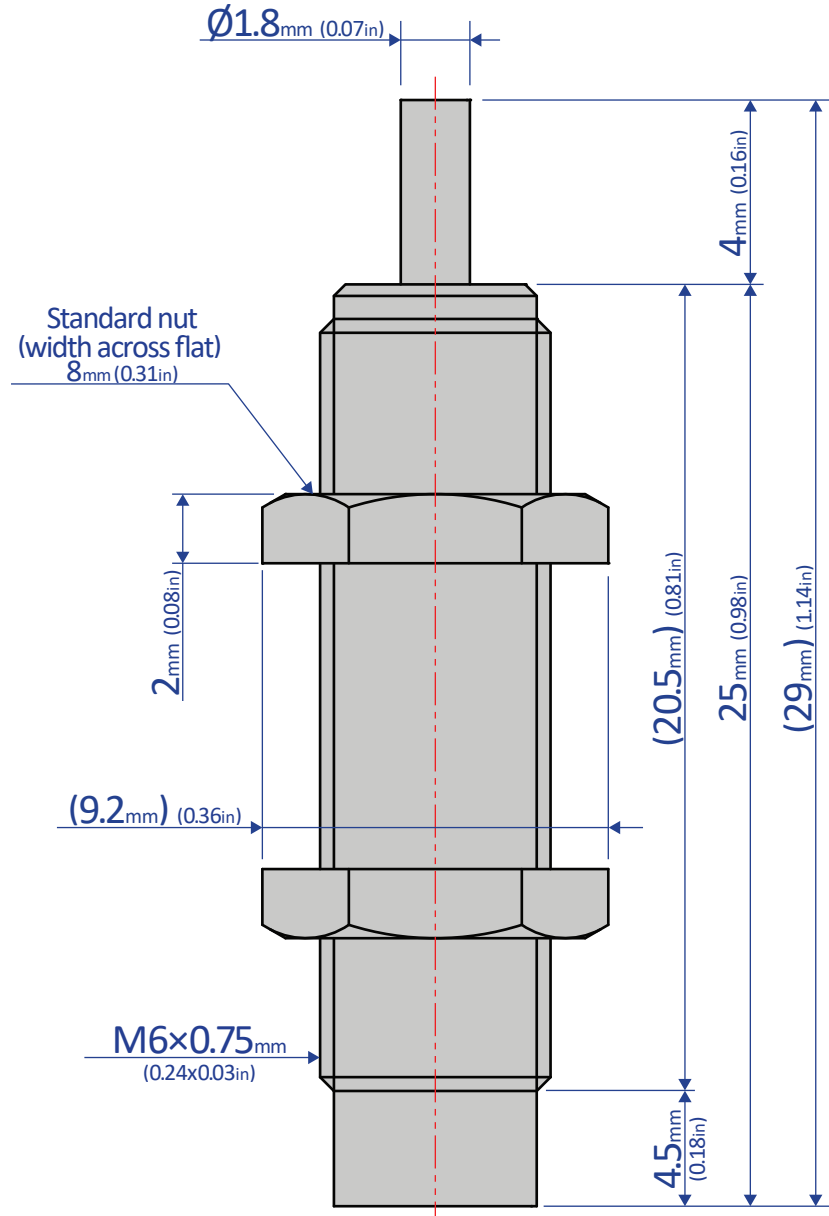

FK-0604H-S

SHOCK ABSORBER - FIXED

Bansbach
easylift[®]

50 West Drive • Melbourne, Florida 32904
(321) 253-1999 • www.easylift.com • www.damper.net