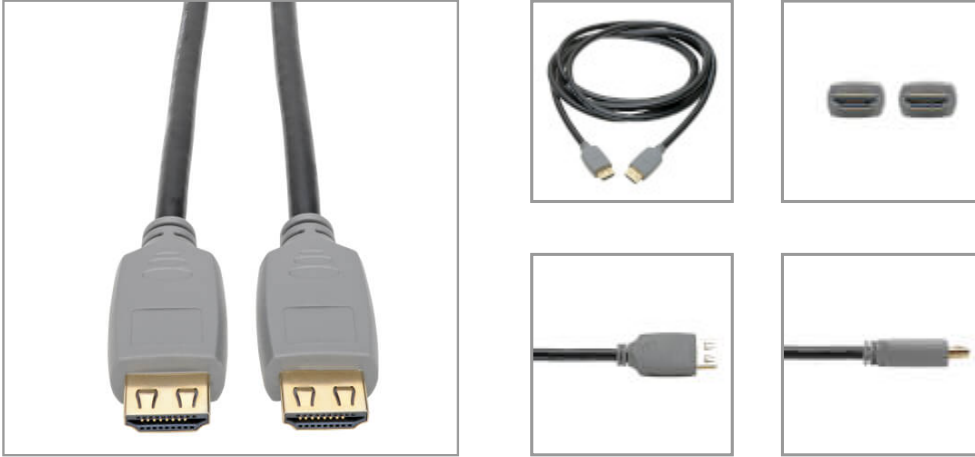

4K HDMI Cable (M/M) - 4K 60 Hz, HDR, 4:4:4, Gripping Connectors, Black, 10 ft.

MODEL NUMBER: P568-010-2A

4K HDMI cable connects your laptop or tablet to an HDTV, monitor or projector for crystal-clear 4K video with 4:4:4 color.

Features

4K HDMI Cable Connects Home Theater or Digital Signage Audio/Video Components

This 4K HDMI cable securely connects HDMI-enabled laptops, tablets, PCs, Blu-ray players, game consoles or satellite/cable TV boxes to HDTVs, HD monitors, projectors or home theater receivers. Gripping HDMI connectors on both ends help ensure components stay firmly attached to avoid viewing interruptions. The 10-foot (3-meter) length allows you great flexibility in placing your home theater components.

Enjoy the Clarity of 4K HDMI Video with Multi-Channel Audio, HDR and 4:4:4 Color

This Tripp Lite 4K HDMI cable provides a pure digital connection that supports Ultra HD video resolutions up to 4K for crystal-clear picture and sound. High Dynamic Range (HDR) provides a wide range of vibrant colors with richer contrast, brighter whites and deeper blacks that pop on your 4K display. It also supports 4:4:4 chroma subsampling for top-level PC gaming or using your HDTV as a PC monitor. The cable is backward compatible with previous HDMI generations, allowing you to use it to connect lower-resolution components.

Highlights

- Supports UHD resolutions up to 4K (4:4:4) for crystal-clear video
- High-grip HDMI plugs maintain constant A/V signal without accidental disconnections
- Carries High Dynamic Range (HDR) signals for rich contrast and expanded color accuracy
- 10 ft. length allows great flexibility in setting up devices in your home theater
- Plug-and-play operation with no software required for easy, immediate installation