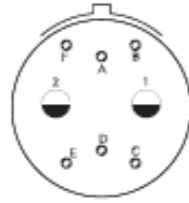

LAYOUT SHOWN AS EXAMPLE

Keying Shown as example

**CHARACTERISTICS**

- Standard : Based on MIL-DTL-38999 Series III
- Shell Material : Aluminium
- Shell Plating : Black Zinc Nickel
- Insulator : Thermoplastic
- Contacts : Copper Alloy
- Seals & Grommet : Silicon Elastomer
- Contact Plating : Gold over copper Alloy 0.8µm minimum
- Durability : 500 Mating cycles
- Delivered without Souriau contacts
- Temperature Range : -65°C to +175°C
- Salt Spray : 500 hours
- Mass : 20.05 g ± 10%

Connector dimension	
Dim	Nominal
ØS	29.4 Max
Z	31 Max
VV THREAD	M18x1-6g

SOURIAU shall not be liable for any non-conformity or damage due to a use of the Products which does not comply with the Specifications issued by either of the Parties or by a third party (professional recommendation, technical notice.)

Country	Jurisdiction & Control List
FR	Not Listed

**PN: 8D513Z26PNL**

A	19-10-2016	First Release	
ISS	DATE	Latest modification - by	MOD N°
Designed By:		Date:	<b>CUSTOMER DRAWING</b>

<b>TITLE</b>		Aluminium Plug 8D series	
SCALE	NA	General linear Tolerances: ±--	NPRDS / PROJECT <b>859</b>
<b>SOURIAU</b>		WWW.SOURIAU.COM	
FORMAT <b>A3</b>		SOURIAU DRG N° <b>8D513Z26PNL-C</b>	
			This document is the property of SOURIAU it must not be reproduced or communicated without permission
			SHEET 1/2

Contact Layout

26

2#12  
6#22D

13-26		
Ctc	X	Y
A	0	3.47
B	2.47	4.34
C	2.47	-4.34
D	0	-3.47
E	-2.47	-4.34
F	-2.47	4.34
1	3.25	0
2	-3.25	0

SOURIAU shall not be liable for any non-conformity or damage due to a use of the Products which does not comply with the Specifications issued by either of the Parties or by a third party (professional recommendation, technical notice.)