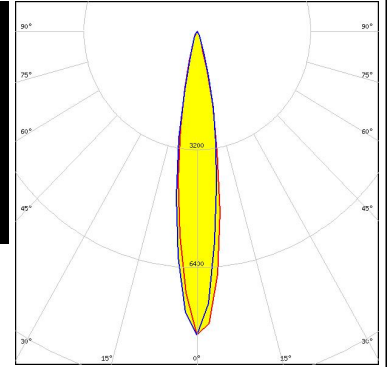

CREE LED

LED XM-L2
FWHM / FWTM 16.0° / 31.0°
Efficiency 90 %
Peak intensity 8 cd/lm
LEDs/each optic 1
Light colour White
Required components: