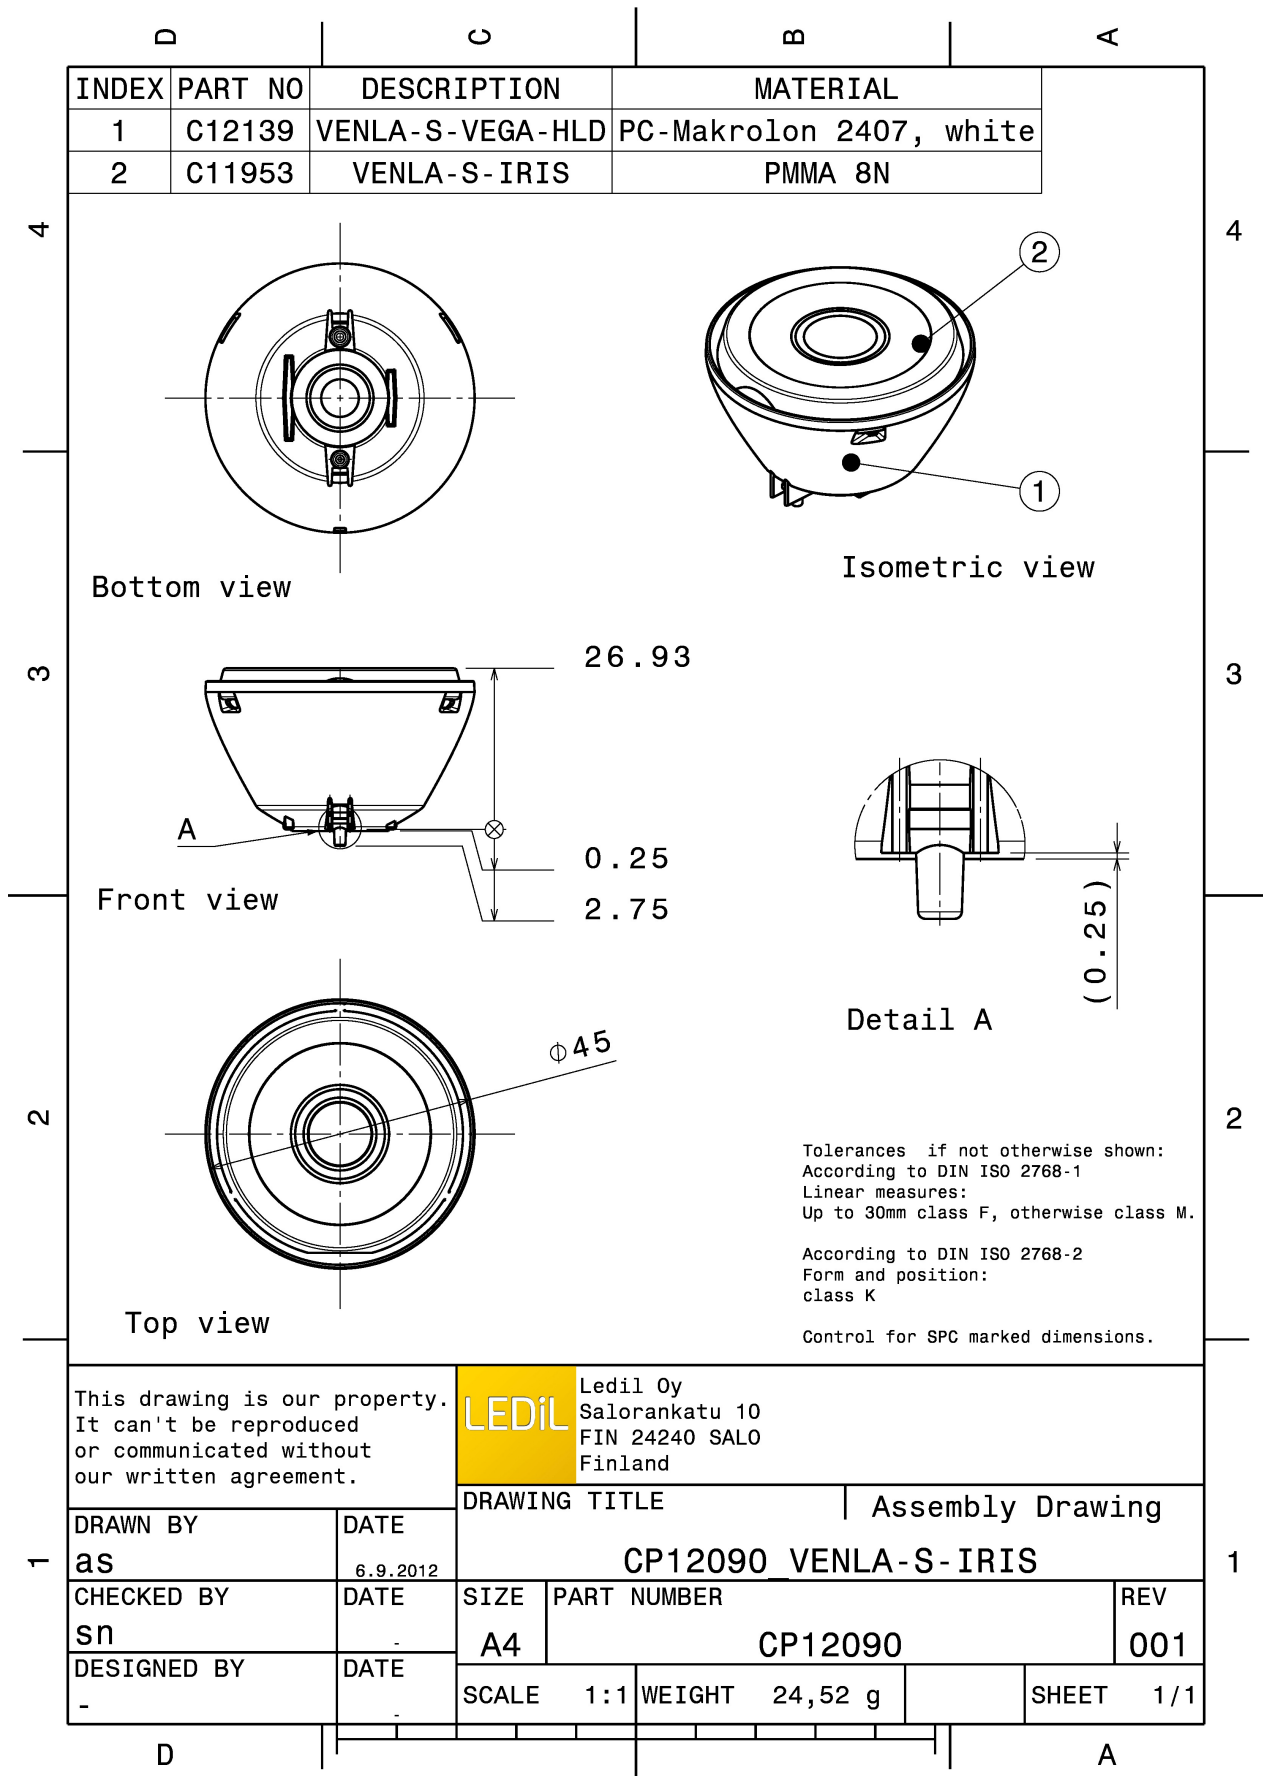

This drawing is our property. It can't be reproduced or communicated without our written agreement.		Ledil Oy Salorankatu 10 FIN 24240 SALO Finland		DRAWING TITLE | Assembly Drawing				
				CP12090 VENLA-S-IRIS				
DRAWN BY	DATE	SIZE | PART NUMBER		REV				
as	6.9.2012					A4	CP12090	001
CHECKED BY	DATE	SCALE 1:1		WEIGHT 24,52 g	SHEET 1/1			
sn	-							
DESIGNED BY	DATE							
-	-							

See also our general installation guide: www.ledil.com/installation_guide