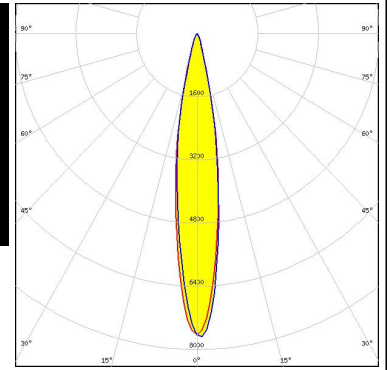

OPTICAL RESULTS (MEASURED):

CREE LED

LED XM-L
FWHM / FWTM 16.0° / 31.0°
Efficiency 90 %
Peak intensity 8 cd/lm
LEDs/each optic 1
Light colour White
Required components: