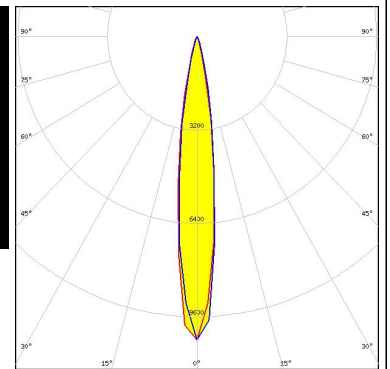

LUMILEDS

LED LUXEON MZ
FWHM / FWTM 14.0° / 29.0°
Efficiency 92 %
Peak intensity 10.4 cd/lm
LEDs/each optic 1
Light colour White
Required components: