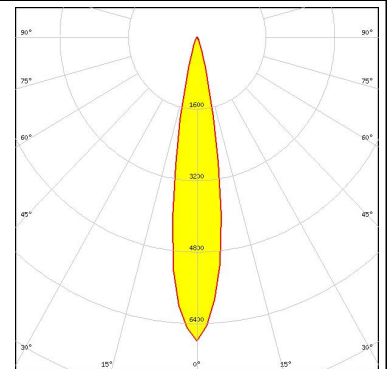

#### OPTICAL RESULTS (MEASURED):

##### CREE LED

LED XM-L  
 FWHM / FWTM 16.0° / 31.0°  
 Efficiency 90 %  
 Peak intensity 8 cd/lm  
 LEDs/each optic 1  
 Light colour White  
 Required components:

##### CREE LED

LED XM-L2  
 FWHM / FWTM 16.0° / 31.0°  
 Efficiency 90 %  
 Peak intensity 8 cd/lm  
 LEDs/each optic 1  
 Light colour White  
 Required components:

### GENERAL INFORMATION:

NOTE: The typical beam angle will be changed by different color, chip size and chip position tolerance. The typical total beam angle is the full angle measured where the luminous intensity is half of the peak value.