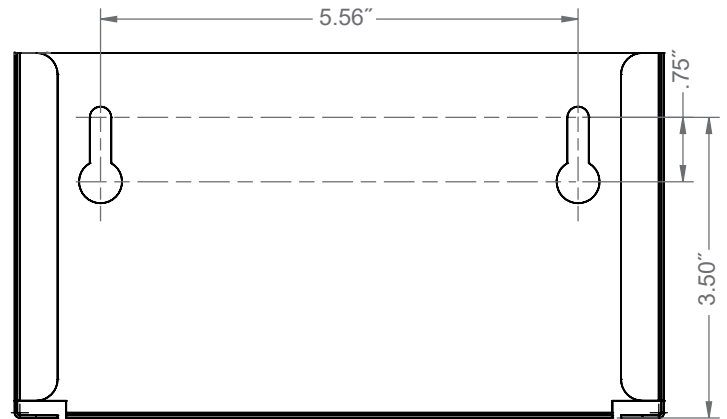

Mounting Specifications:

Related Products (each sold separately):

- FB-021: Face Mask Dispenser - Tie Style (shown below)
- FB-064: Face Mask Dispenser - Earloop Style
- FB-090: Face Mask Dispenser - Shield Style