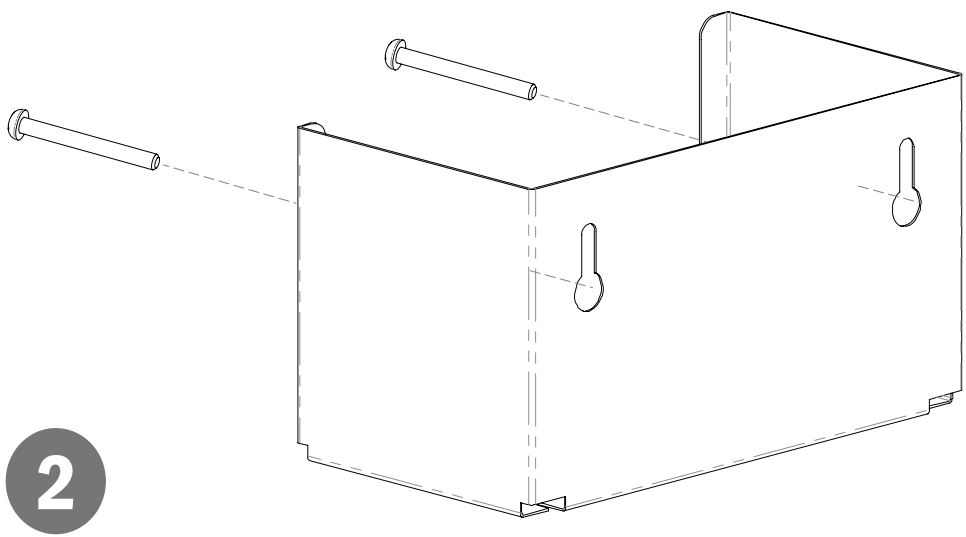

- Mount securely to a wall with screws approved and supplied by building maintenance.