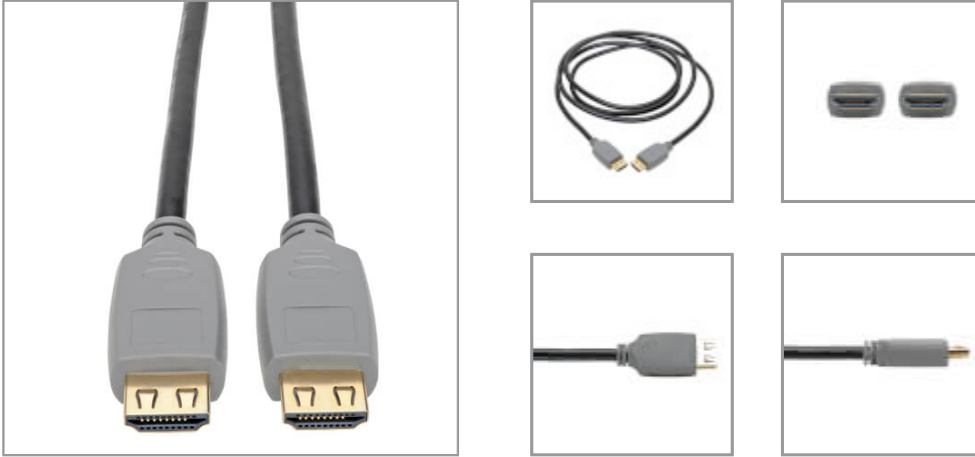

4K HDMI Cable (M/M) - 4K 60 Hz, HDR, 4:4:4, Gripping Connectors, Black, 2 m

MODEL NUMBER: P568-02M-2A

4K HDMI cable connects your laptop or tablet to an HDTV, monitor or projector for crystal-clear 4K video with 4:4:4 color.

Features

4K HDMI Cable Connects Home Theater or Digital Signage Audio/Video Components

This 4K HDMI cable securely connects HDMI-enabled laptops, tablets, PCs, Blu-ray players, game consoles or satellite/cable TV boxes to HDTVs, HD monitors, projectors or home theater receivers. Gripping HDMI connectors on both ends help ensure components stay firmly attached to avoid viewing interruptions. The two-meter length allows you flexibility in placing your home theater components.

Enjoy the Clarity of 4K HDMI Video with Multi-Channel Audio, HDR and 4:4:4 Color

This Tripp Lite 4K HDMI cable provides a pure digital connection that supports Ultra HD video resolutions up to 4K for crystal-clear picture and sound. High Dynamic Range (HDR) provides a wide range of vibrant colors with richer contrast, brighter whites and deeper blacks that pop on your 4K display. It also supports 4:4:4 chroma subsampling for top-level PC gaming or using your HDTV as a PC monitor. The cable is backward compatible with previous HDMI generations, allowing you to use it to connect lower-resolution components.

Highlights

- Supports UHD resolutions up to 4K (4:4:4) for crystal-clear video
- High-grip HDMI plugs maintain constant A/V signal without accidental disconnections
- Carries High Dynamic Range (HDR) signals for rich contrast and expanded color accuracy
- 2 m length allows flexibility in setting up devices in your home theater
- Plug-and-play operation with no software required for easy, immediate installation