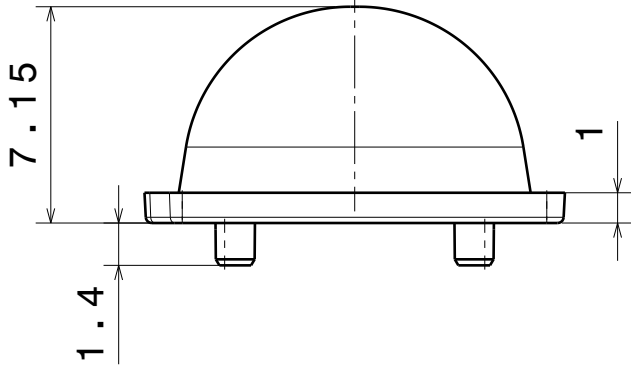

D

C

B

A

4

Front view

Isometric view

3

Top view

Bottom view

2

2

INDEX	PART NO	DESCRIPTION	MATERIAL	COLOUR
1	C15247	STRADELLA-HB-W	PMMA	

Tolerances if not otherwise shown  
According to DIN ISO 2768-1  
Linear measures:  
Up to 30mm class M, otherwise class C.  
According to DIN ISO 2768-2  
Form and position: class L

SIZE PART NUMBER

A4

C15247

SCALE	1:1	WEIGHT	0,76 g	SHEET	1/1
-------	-----	--------	--------	-------	-----

D

A

1

1