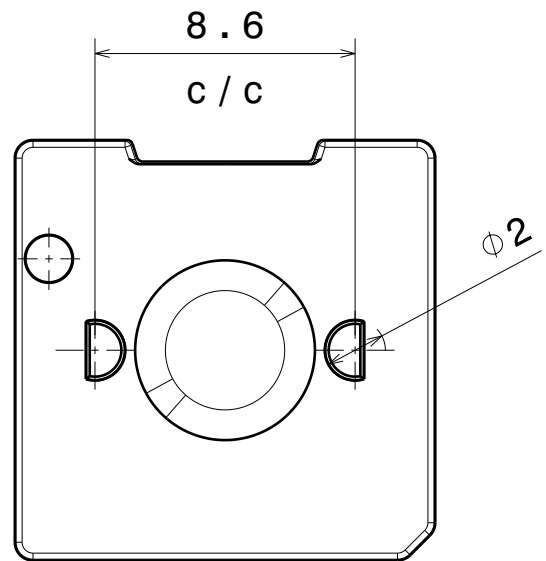

D

C

B

A

4

Front view

Isometric view

3

Top view

Bottom view

2

2

INDEX	PART NO	DESCRIPTION	MATERIAL	COLOUR
1	C15247	STRADELLA-HB-W	PMMA	

Tolerances if not otherwise shown  
According to DIN ISO 2768-1  
Linear measures:  
Up to 30mm class M, otherwise class C.  
According to DIN ISO 2768-2  
Form and position: class L

SIZE PART NUMBER

A4

C15247

SCALE	1:1	WEIGHT	0,76 g	SHEET	1/1
-------	-----	--------	--------	-------	-----

D

A

1

1