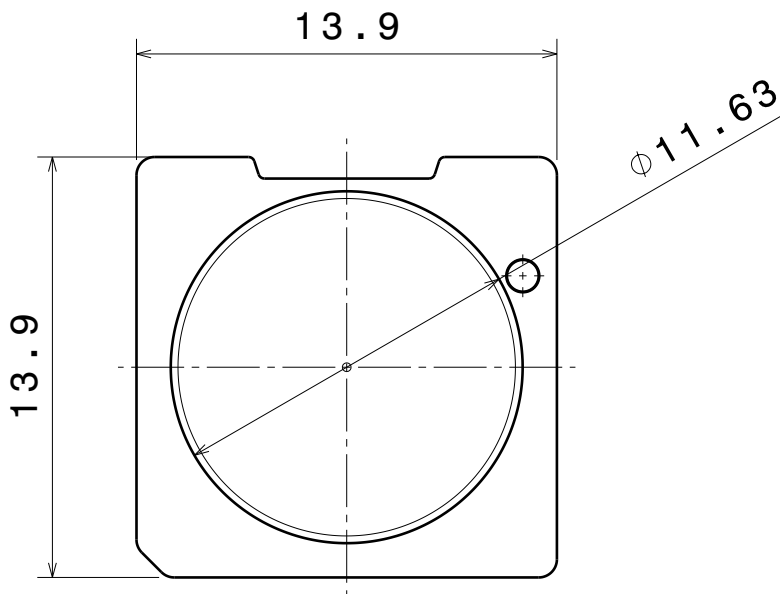

D

C

B

A

4

Front view

Isometric view

3

Top view

Bottom view

2

2

INDEX	PART NO	DESCRIPTION	MATERIAL	COLOUR
1	C15247	STRADELLA-HB-W	PMMA	

Tolerances if not otherwise shown  
According to DIN ISO 2768-1  
Linear measures:  
Up to 30mm class M, otherwise class C.  
According to DIN ISO 2768-2  
Form and position: class L

SIZE PART NUMBER

A4

C15247

SCALE	1:1	WEIGHT	0,76 g	SHEET	1/1
-------	-----	--------	--------	-------	-----

D

A

1

1