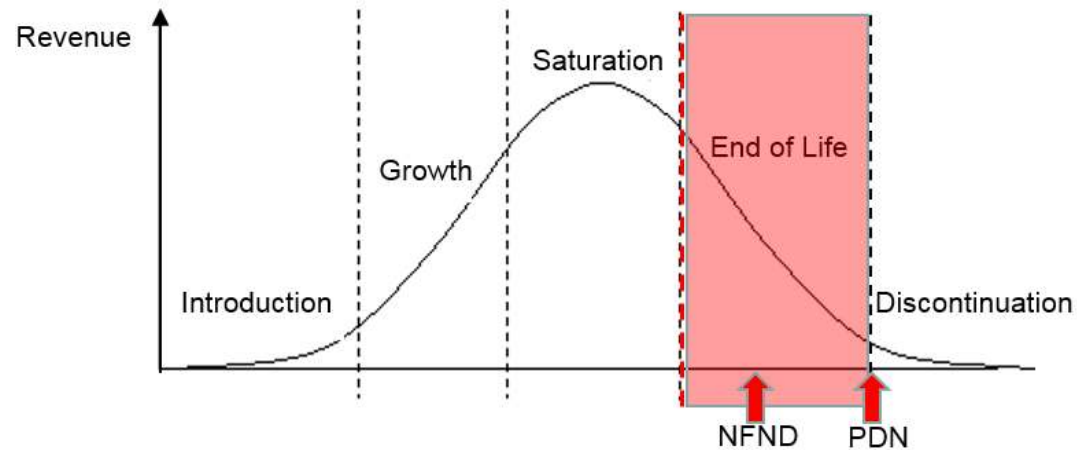

Light is OSRAM

Not For New Designs OS-NFND-2017-004

7/17/2017

Expected discontinuation date: 1-5 Years

Reason: The following products have reached their end of life.

OSRAM OS Expectations: Please use our recommended replacement for new designs. If they may not fit, please contact your local sales office for other solutions. Additionally we ask you to switch for running project as soon as possible to the proposed replacement. Anyway please check your demand and feedback your requested lifetime of these products.