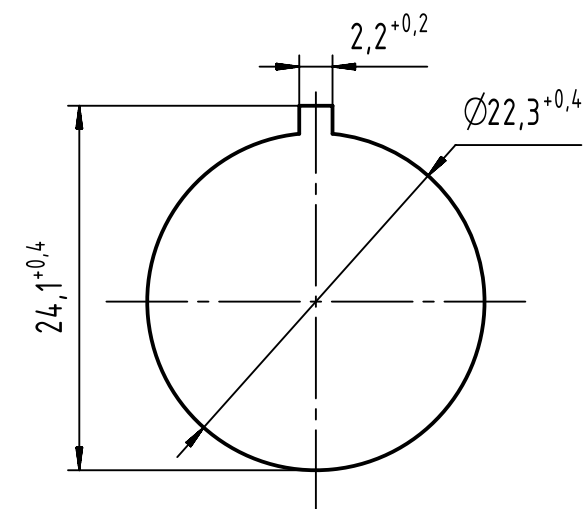

PANEL CUT DIMENSIONS

	All rights reserved Department EL PD	All Dimensions in mm Original Size DIN A4		Scale 2:1	Free size tol.	Ref. Sub.
		HARTING Electronics GmbH D-32339 Espelkamp	Created by TAMAS	Inspected by PRIESTER	Standardisation KOHLER	Date 2018-04-24
Title har-port RJ45 coupler Cat.6 white						Doc-Key / ECM-Nr. 100775526/UGD/010/A 500000133321
Type TB					Number 09454521562	Rev. A
						Page 1/1