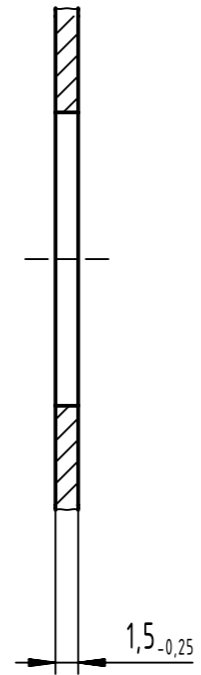

Cable tie
(1:1)

RJ45 mating face
according to IEC 60603-7

Panel cut out

A-A

Cable tie for strain-relief included

	All Dimensions in mm Original Size DIN A3		Scale 2:1	Free size tol.		Ref.
	All rights reserved		Created by PREOTU	Inspected by PRIESTER	Standardisation RUETERA	Date 2020-12-18
Department EL PD		Title RJ45 Keystone Cat.5, 4p IDC AWG24-22			State Final Release	
HARTING D-32339 Espelkamp		Type TB	Number 09455451122		Doc-Key / ECM-Nr. 100557147/UGD/000/E 500000185059	Rev. E
						Page 1/1