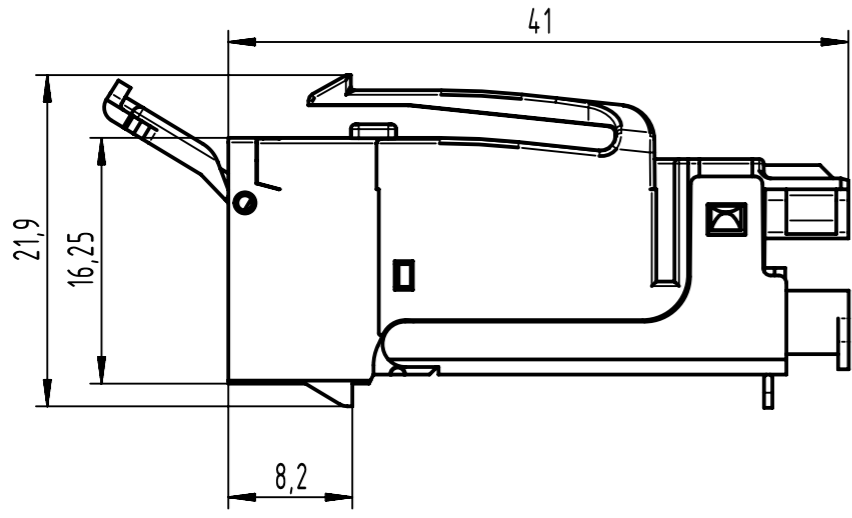

Cable tie
(1:1)

RJ45 mating face
according to IEC 60603-7

Panel cut out

A-A

Cable tie for strain-relief included

	All Dimensions in mm Original Size DIN A3		Scale 2:1	Free size tol.		Ref.
	All rights reserved		Created by PREOTU	Inspected by PRIESTER	Standardisation RUETERA	Date 2020-12-18
Department EL PD		Title RJ45 Keystone Cat.5, 4p IDC AWG24-22			State Final Release	
HARTING D-32339 Espelkamp		Type TB	Number 09455451122		Doc-Key / ECM-Nr. 100557147/UGD/000/E 500000185059	Rev. E
						Page 1/1