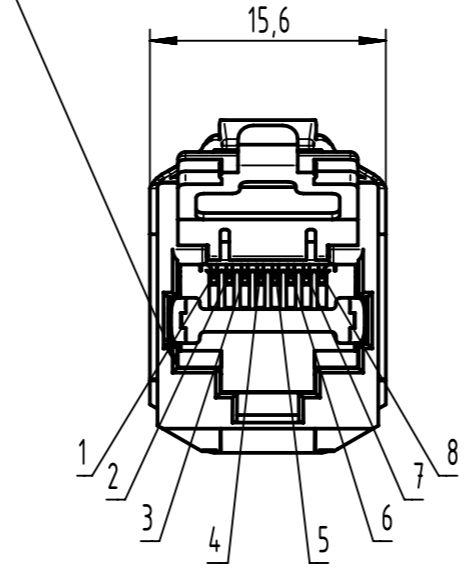

Cable tie
(1:1)

RJ45 mating face
according to IEC 60603-7

Panel cut out

A-A

Cable tie for strain-relief included

	All Dimensions in mm Original Size DIN A3		Scale 2:1	Free size tol.		Ref.
	All rights reserved		Created by PREOTU	Inspected by PRIESTER	Standardisation RUETERA	Date 2020-12-18
Department EL PD		Title RJ45 Keystone Cat.5, 4p IDC AWG24-22			State Final Release	
HARTING D-32339 Espelkamp		Type TB	Number 09455451122		Doc-Key / ECM-Nr. 100557147/UGD/000/E 500000185059	Rev. E
						Page 1/1