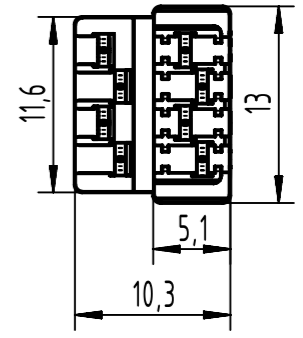

Cable tie
(1:1)

RJ45 mating face
according to IEC 60603-7

Panel cut out

A-A

Cable tie for strain-relief included

	All Dimensions in mm Original Size DIN A3		Scale 2:1	Free size tol.		Ref.
	All rights reserved		Created by PREOTU	Inspected by PRIESTER	Standardisation RUETERA	Date 2020-12-18
Department EL PD		Title RJ45 Keystone Cat.5, 4p IDC AWG24-22			State Final Release	
HARTING D-32339 Espelkamp		Type TB	Number 09455451122		Doc-Key / ECM-Nr. 100557147/UGD/000/E 500000185059	Rev. E
						Page 1/1