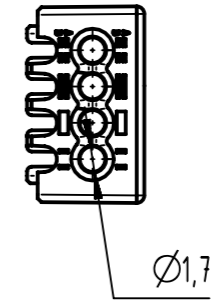

Cable tie
(1:1)

RJ45 mating face
according to IEC 60603-7

Panel cut out

A-A

Cable tie for strain-relief included

	All Dimensions in mm Original Size DIN A3		Scale 2:1	Free size tol.		Ref.
	All rights reserved		Created by PREOTU	Inspected by PRIESTER	Standardisation RUETERA	Date 2020-12-18
Department EL PD		Title RJ45 Keystone Cat.5, 4p IDC AWG24-22			State Final Release	
HARTING D-32339 Espelkamp		Type TB	Number 09455451122		Doc-Key / ECM-Nr. 100557147/UGD/000/E 500000185059	Rev. E
						Page 1/1