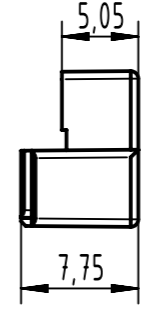

Cable tie
(1:1)

RJ45 mating face
according to IEC 60603-7

Panel cut out

A-A

Cable tie for strain-relief included

	All Dimensions in mm Original Size DIN A3		Scale 2:1	Free size tol.		Ref.
	All rights reserved		Created by PREOTU	Inspected by PRIESTER	Standardisation RUETERA	Date 2020-12-18
Department EL PD		Title RJ45 Keystone Cat.5, 4p IDC AWG24-22			State Final Release	
HARTING D-32339 Espelkamp		Type TB	Number 09455451122		Doc-Key / ECM-Nr. 100557147/UGD/000/E 500000185059	Rev. E
						Page 1/1