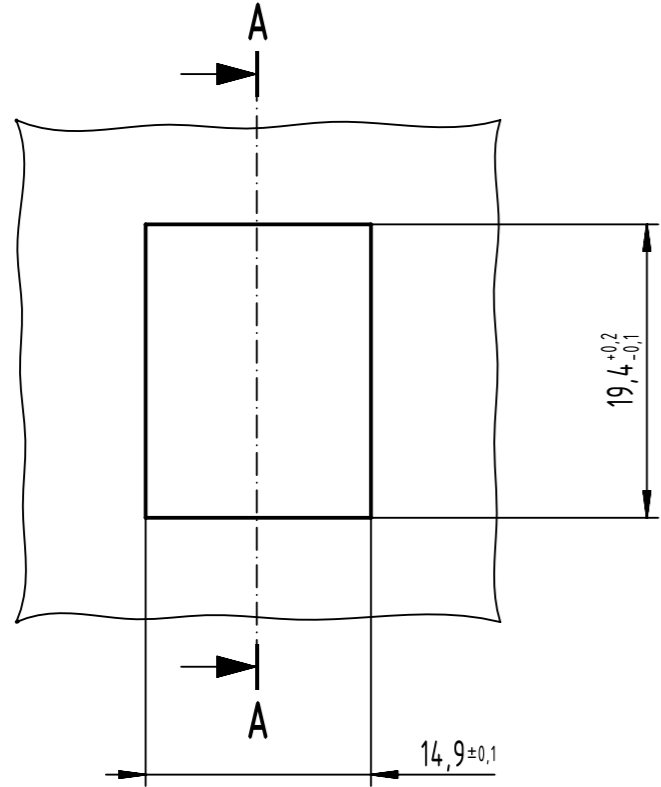

Cable tie
(1:1)

RJ45 mating face
according to IEC 60603-7

Panel cut out

A-A

Cable tie for strain-relief included

	All Dimensions in mm Original Size DIN A3		Scale 2:1	Free size tol.		Ref.
	All rights reserved		Created by PREOTU	Inspected by PRIESTER	Standardisation RUETERA	Date 2020-12-18
Department EL PD		Title RJ45 Keystone Cat.5, 4p IDC AWG24-22			State Final Release	
HARTING D-32339 Espelkamp		Type TB	Number 09455451122		Doc-Key / ECM-Nr. 100557147/UGD/000/E 500000185059	Rev. E
						Page 1/1